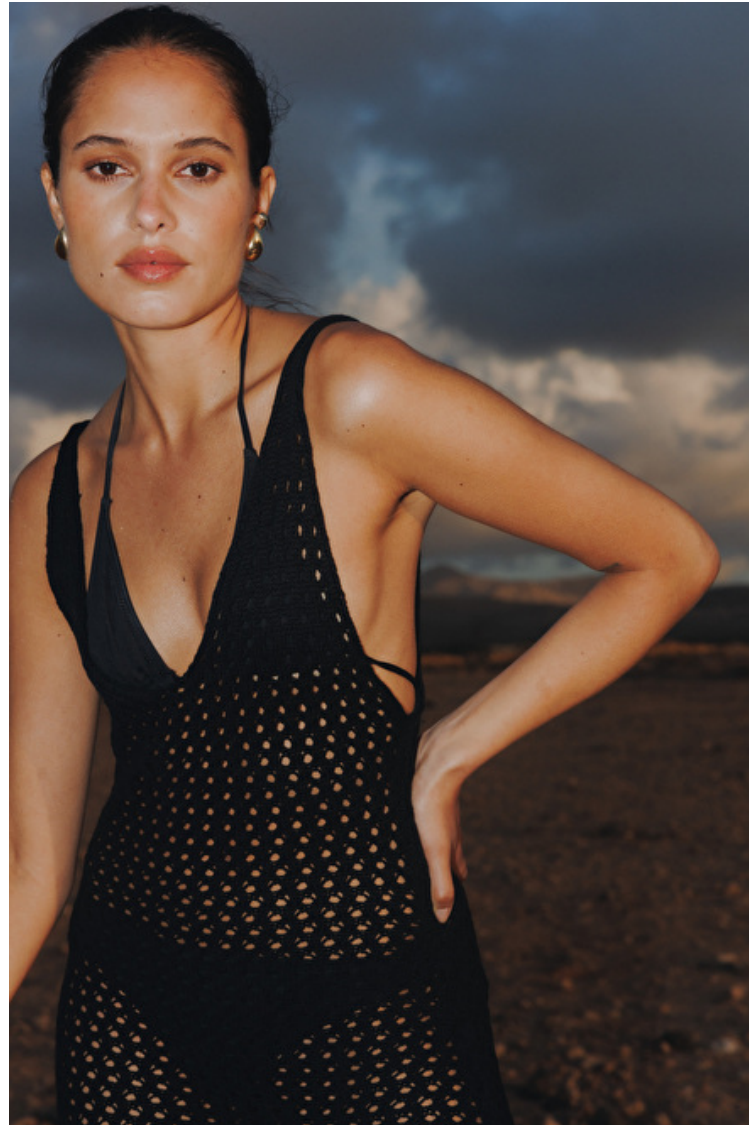

Malu Hopman

Height 175cm / 5' 9.0"

Bust 80cm / 31.5"

Waist 63cm / 25"

Hips 92cm / 36"

Shoes EU/US/UK 38 / 7.5 / 5

Eyes Brown

Hair Brown