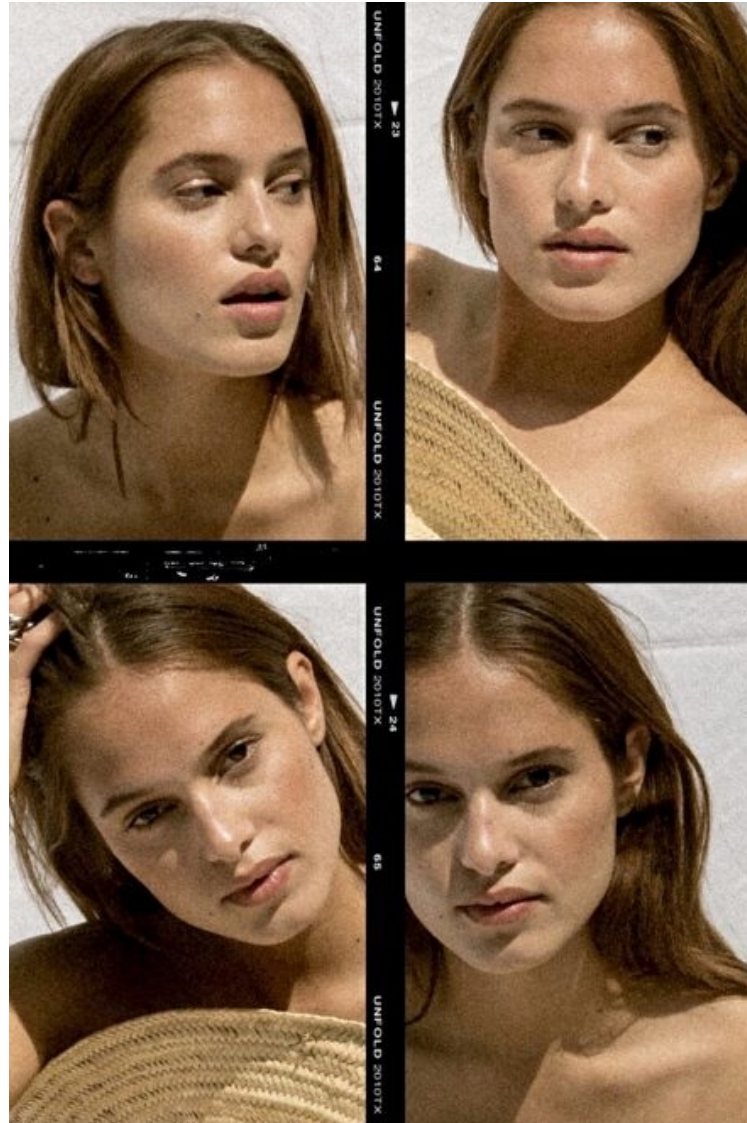

Waist 63cm / 25"

Hips 92cm / 36"

Shoes EU/US/UK 38 / 7.5 / 5

Eyes Brown

Hair Brown

Select

MODEL MANAGEMENT

Grev Turegatan 18, Stockholm, 11446, Stockholm, Sweden