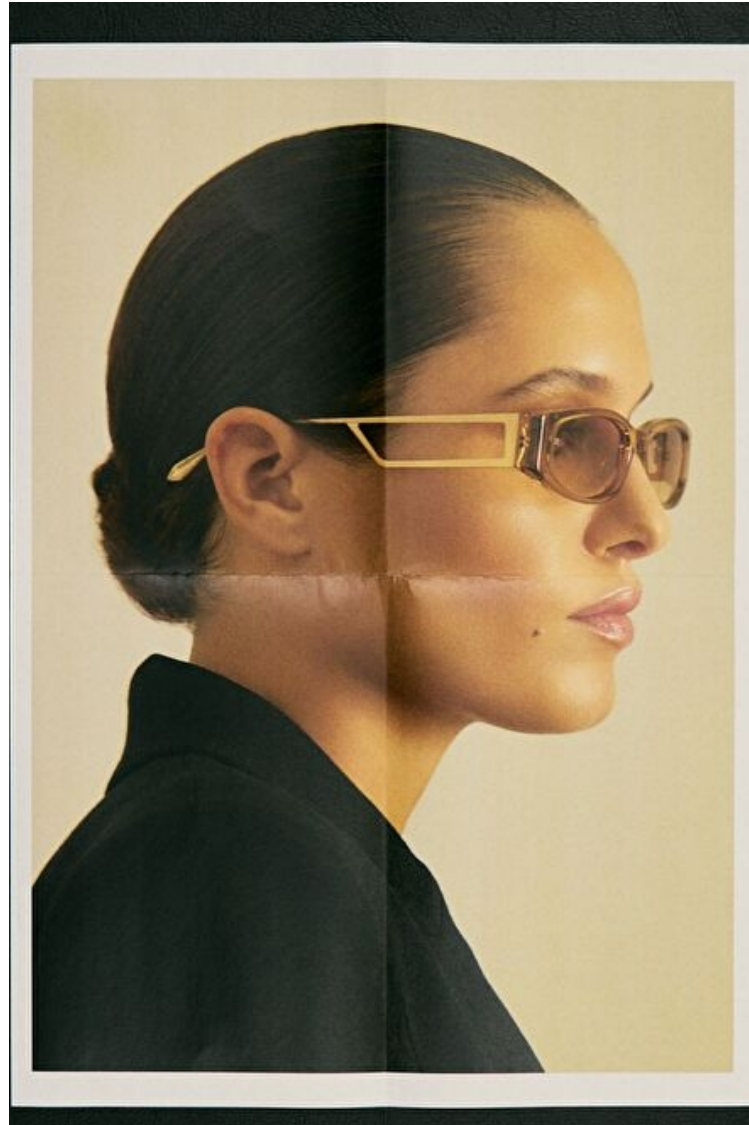

Height 175cm / 5' 9.0"

Bust 80cm / 31.5"

Waist 63cm / 25"

Hips 92cm / 36"

Shoes EU/US/UK 38 / 7.5 / 5

Eyes Brown

Hair Brown

Select