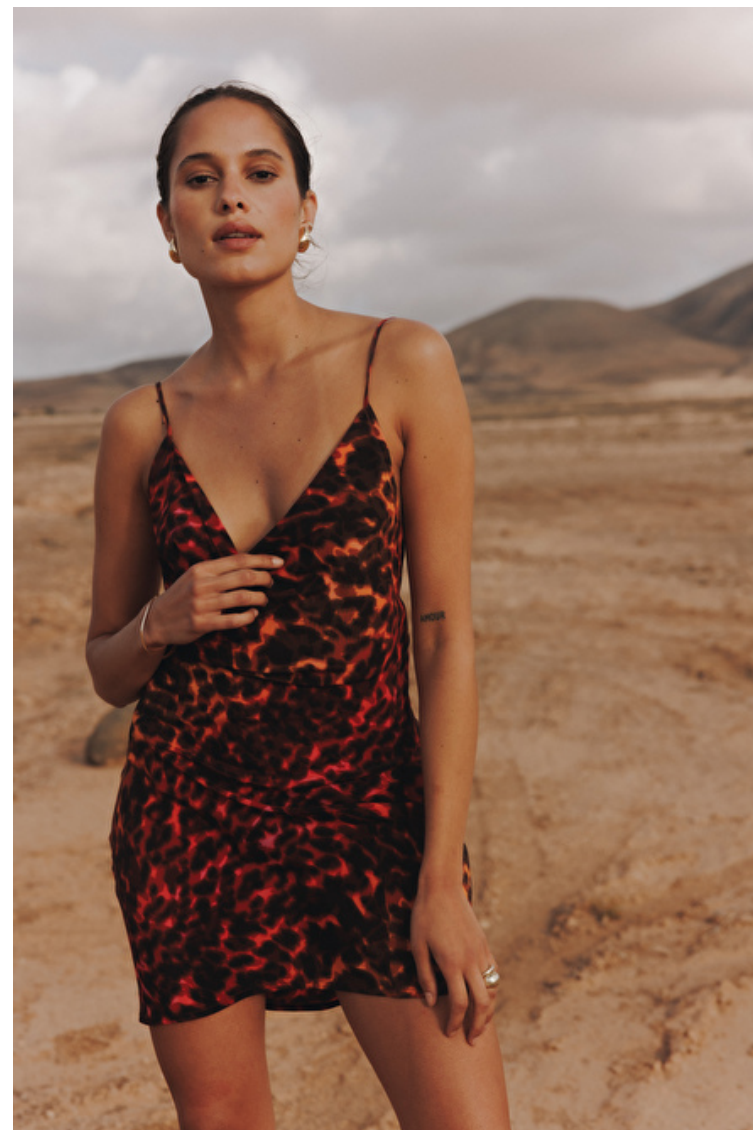

Select

MODEL MANAGEMENT

Grev Turegatan 18, Stockholm, 00000, Sweden, Sweden

Phone: 08-545 866 66 Email: info.stockholm@selectmodel.com Website: <https://www.selectmodel.com/>

Malu Hopman

Height 175cm / 5' 9.0"

Bust 80cm / 31.5"

Waist 63cm / 25"

Hips 92cm / 36"

Shoes EU/US/UK 38 / 7.5 / 5

Eyes Brown

Hair Brown