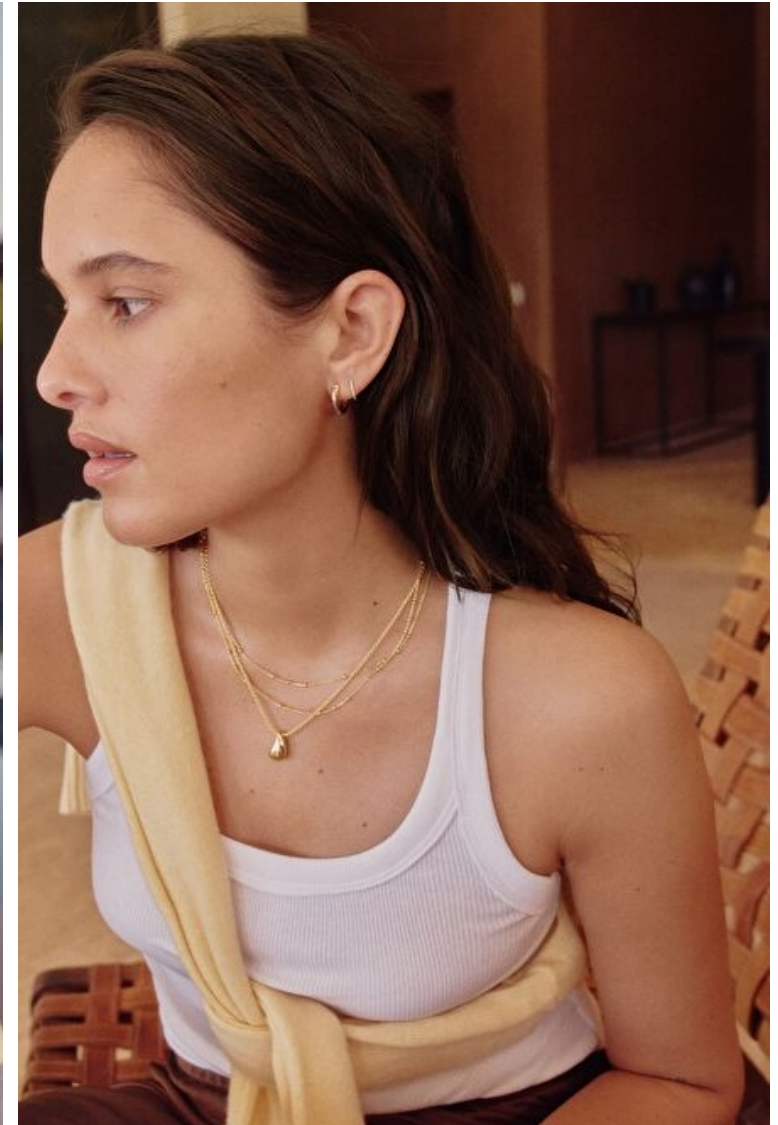

Select

MODEL MANAGEMENT

Grev Turegatan 18, Stockholm, 11446, Stockholm, Sweden

Phone: 08-545 866 66 Email: info.stockholm@selectmodel.com Website: <https://www.selectmodel.com/>

Malu Hopman

Height 175cm / 5' 9.0"

Bust 80cm / 31.5"

Waist 63cm / 25"

Hips 92cm / 36"

Shoes EU/US/UK 38 / 7.5 / 5

Eyes Brown

Hair Brown