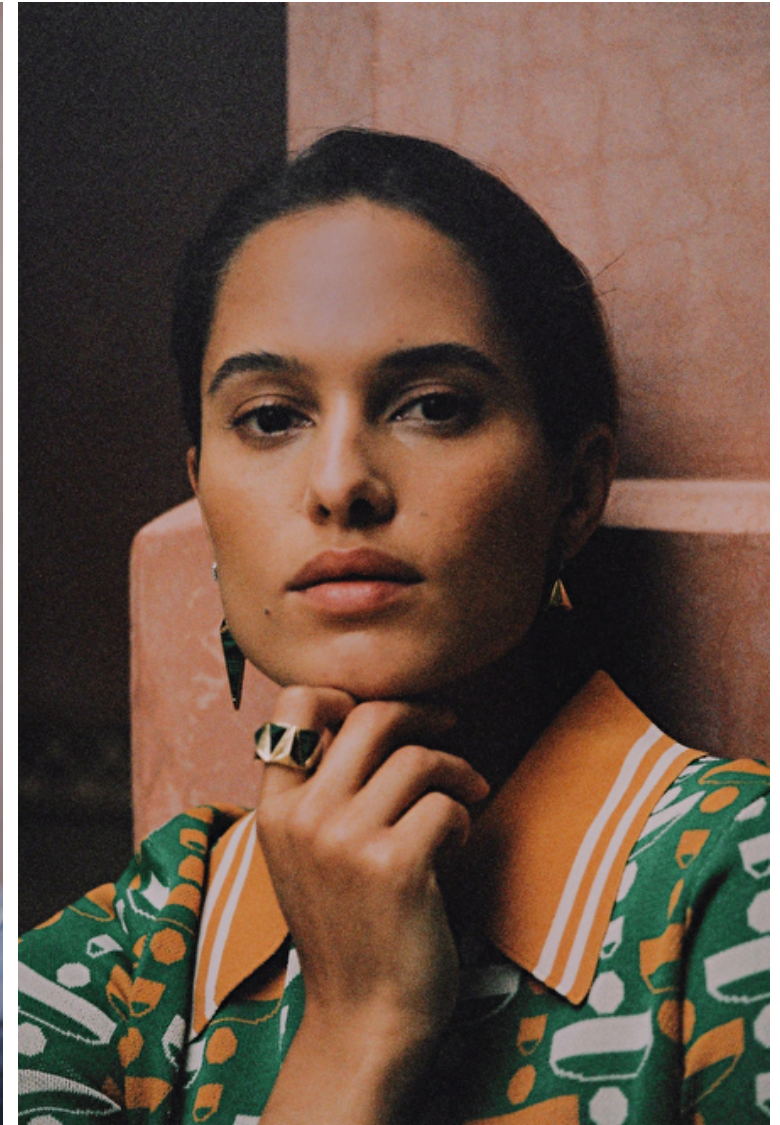

Select

MODEL MANAGEMENT

Grev Turegatan 18, Stockholm, 00000, Sweden, Sweden

Phone: 08-545 866 66 Email: info.stockholm@selectmodel.com Website: <https://www.selectmodel.com/>

Malu Hopman

Height 175cm / 5' 9.0"

Bust 80cm / 31.5"

Waist 63cm / 25"

Hips 92cm / 36"

Shoes EU/US/UK 38 / 7.5 / 5

Eyes Brown

Hair Brown