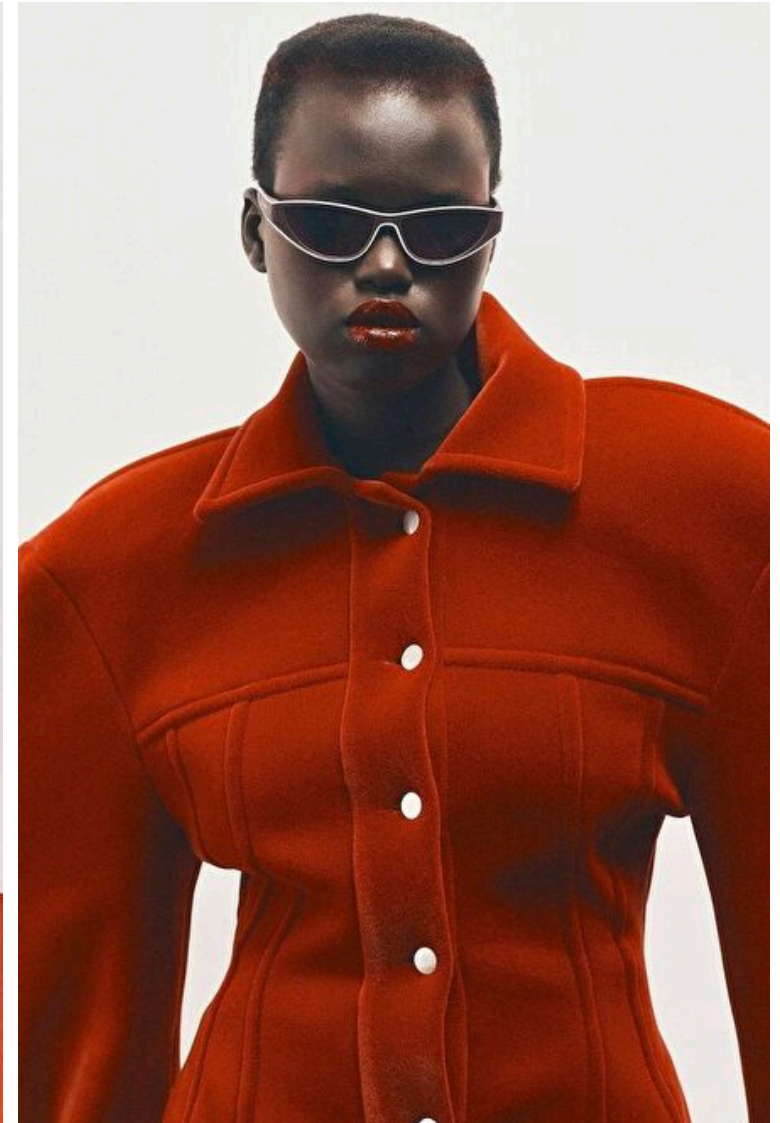

Bust 79cm / 31"

Waist 61cm / 24"

Hips 87cm / 34.5"

Shoes EU/US/UK 41 / 9.5 / 8

Eyes Brown

Hair Black

Cup B

Hair length 1