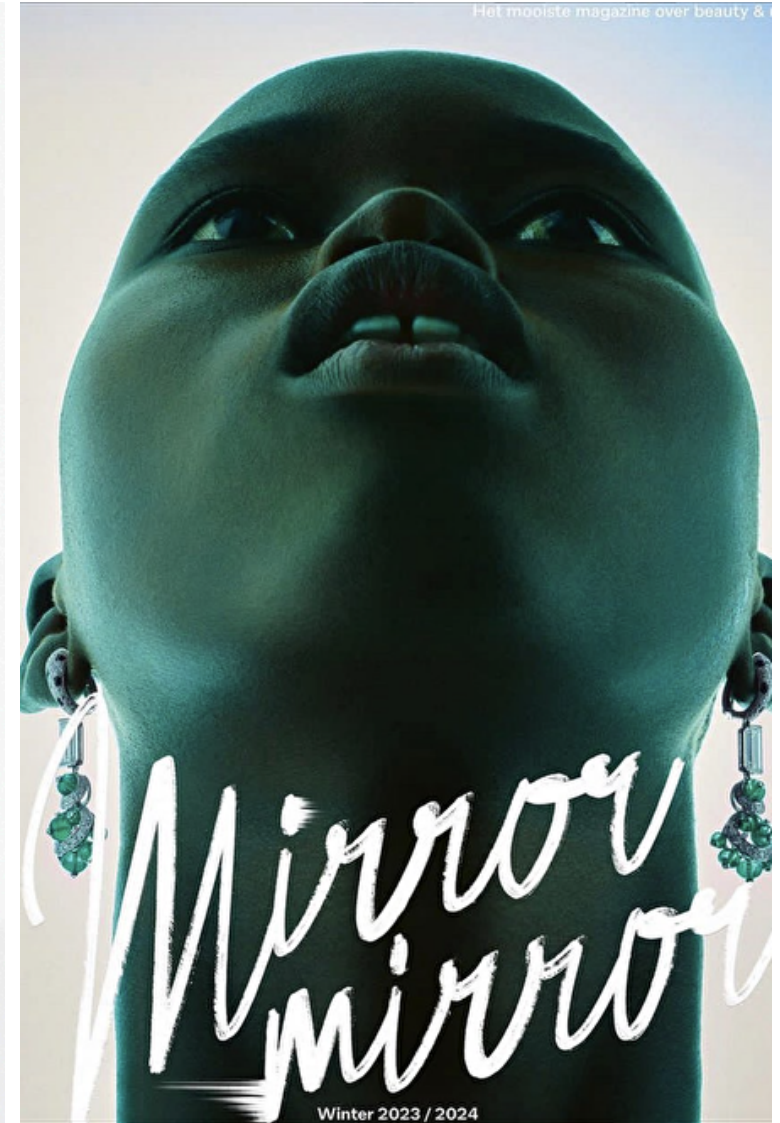

Select

MODEL MANAGEMENT

Grev Turegatan 18, Stockholm, 00000, Sweden, Sweden

Phone: 08-545 866 66 Email: info.stockholm@selectmodel.com Website: <https://www.selectmodel.com/>

Mami Akol

Height 180cm / 5' 11.0"

Bust 79cm / 31"

Waist 61cm / 24"

Hips 87cm / 34.5"

Shoes EU/US/UK 41 / 9.5 / 8

Eyes Brown

Hair Black

Cup B

Hair length 1