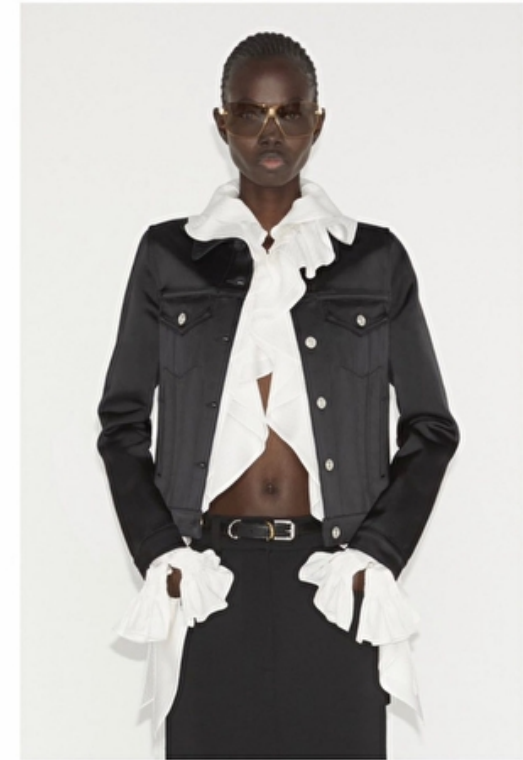

Height 178cm / 5' 10.0"

Bust 81cm / 32"

Waist 60cm / 23.5"

Hips 86cm / 34"

Shoes EU/US/UK 38 / 7.5 / 5

Eyes Brown

Hair Brown

GIVENCHY