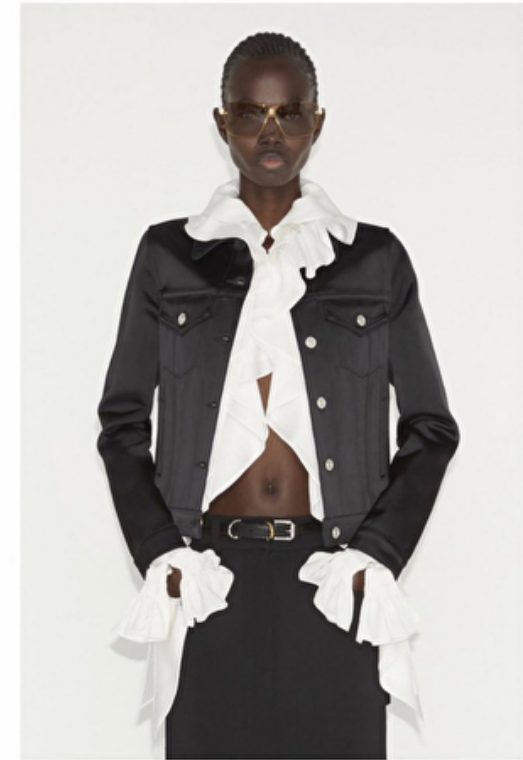

Select

MODEL MANAGEMENT

Grev Turegatan 18, Stockholm, 00000, Sweden, Sweden

Phone: 08-545 866 66 Email: info.stockholm@selectmodel.com Website: <https://www.selectmodel.com/>

Mammina Aker

Height 178cm / 5' 10.0"

Bust 81cm / 32"

Waist 60cm / 23.5"

Hips 86cm / 34"

Shoes EU/US/UK 38 / 7.5 / 5

Eyes Brown

Hair Brown

GIVENCHY

FALL 2023 WOMEN'S PRE-COLLECTION
DIRECTEUR ARTISTIQUE MATTHEW M. WILLIAMS
SHOT BY THOMAS LOHR
STYLED BY LAETITIA GIMENEZ