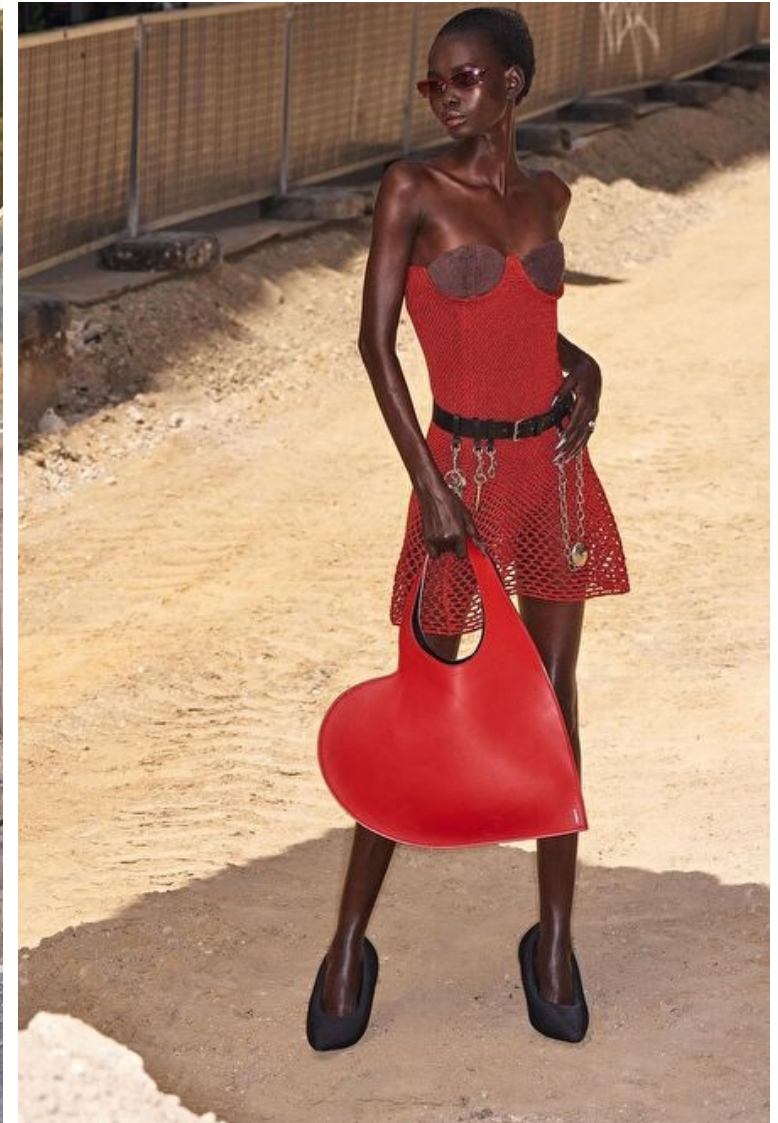

Select

MODEL MANAGEMENT

Grev Turegatan 18, Stockholm, 11446, Stockholm, Sweden

Phone: 08-545 866 66 Email: info.stockholm@selectmodel.com Website: <https://www.selectmodel.com/>

Mamma Aker

Height 178cm / 5' 10.0"

Bust 81cm / 32"

Waist 60cm / 23.5"

Hips 86cm / 34"

Shoes EU/US/UK 38 / 7.5 / 5

Eyes Brown

Hair Brown