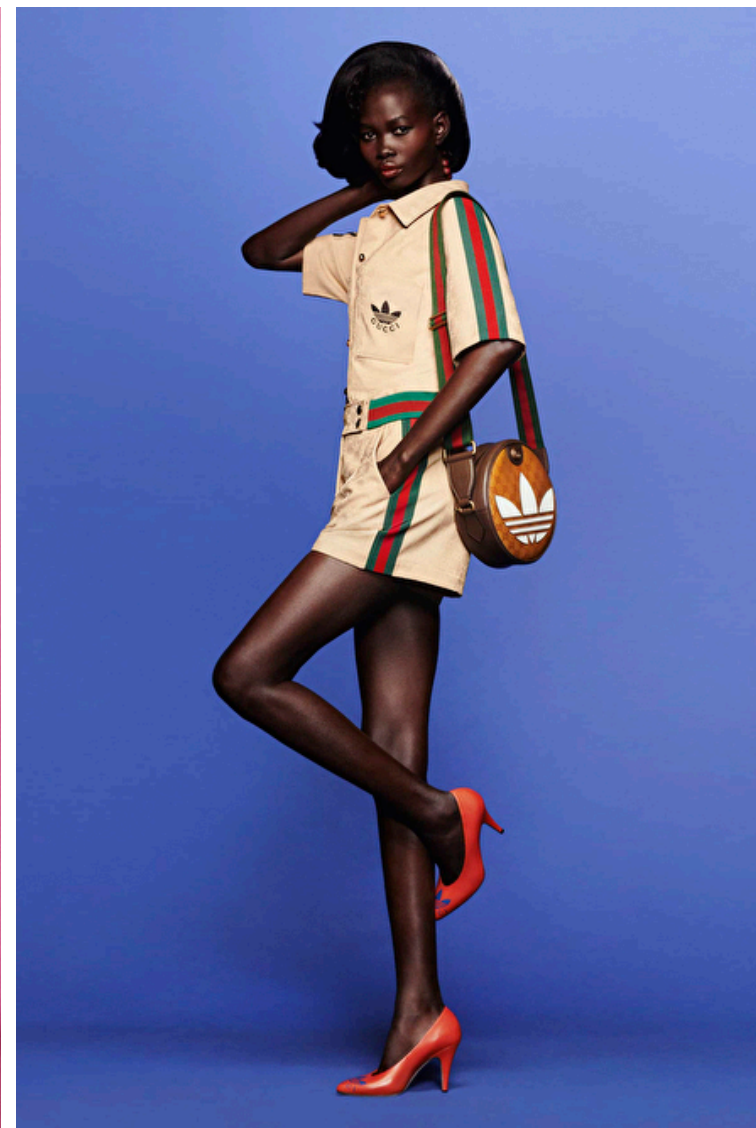

## Mamma Aker

Height 178cm / 5' 10.0"

Bust 81cm / 32"

Waist 60cm / 23.5"

Hips 86cm / 34"

Shoes EU/US/UK 38 / 7.5 / 5

Eyes Brown

Hair Brown