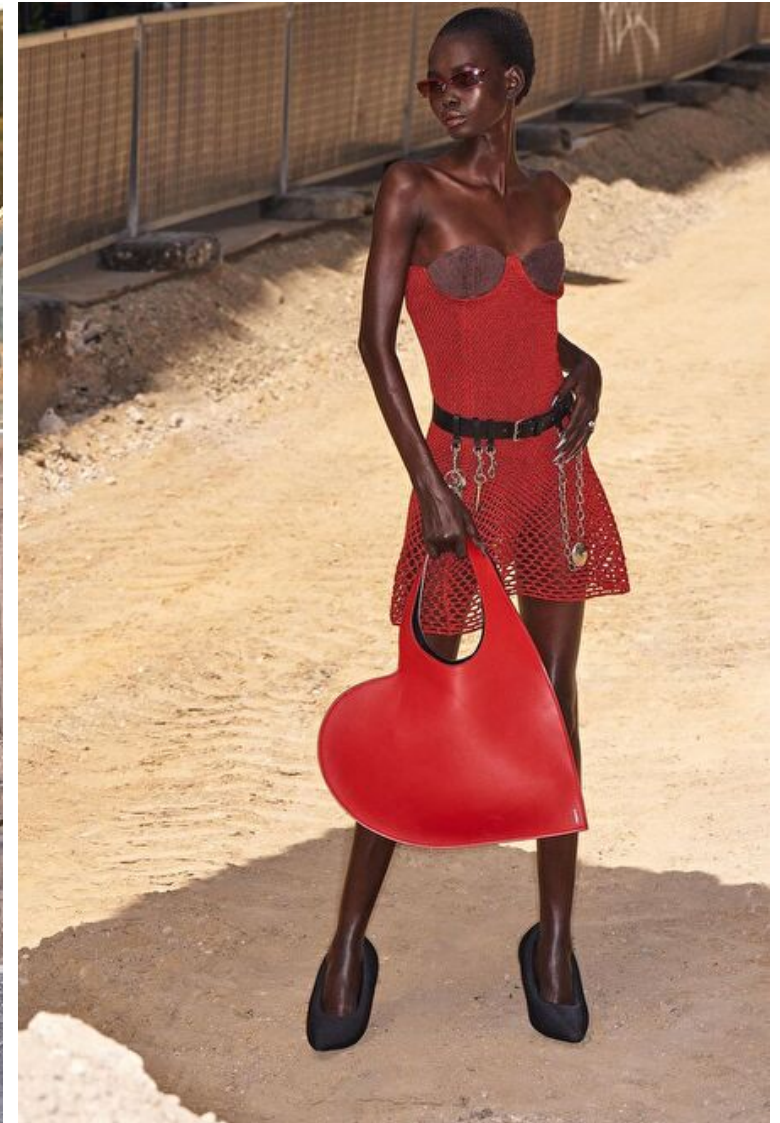

## Mamma Aker

Height 178cm / 5' 10.0"

Bust 81cm / 32"

Waist 60cm / 23.5"

Hips 86cm / 34"

Shoes EU/US/UK 38 / 7.5 / 5

Eyes Brown

Hair Brown