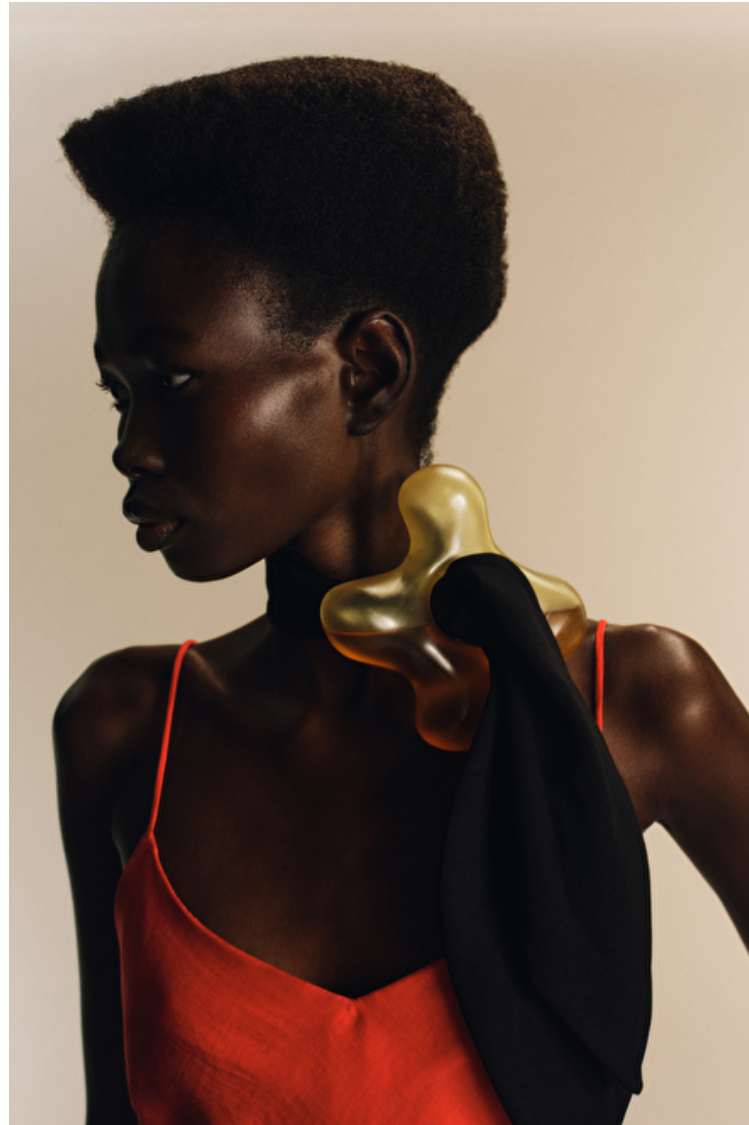

Select

MODEL MANAGEMENT

Grev Turegatan 18, Stockholm, 00000, Sweden, Sweden

Phone: 08-545 866 66 Email: info.stockholm@selectmodel.com Website: <https://www.selectmodel.com/>

Mamma Aker

Height 178cm / 5' 10.0"

Bust 81cm / 32"

Waist 60cm / 23.5"

Hips 86cm / 34"

Shoes EU/US/UK 38 / 7.5 / 5

Eyes Brown

Hair Brown