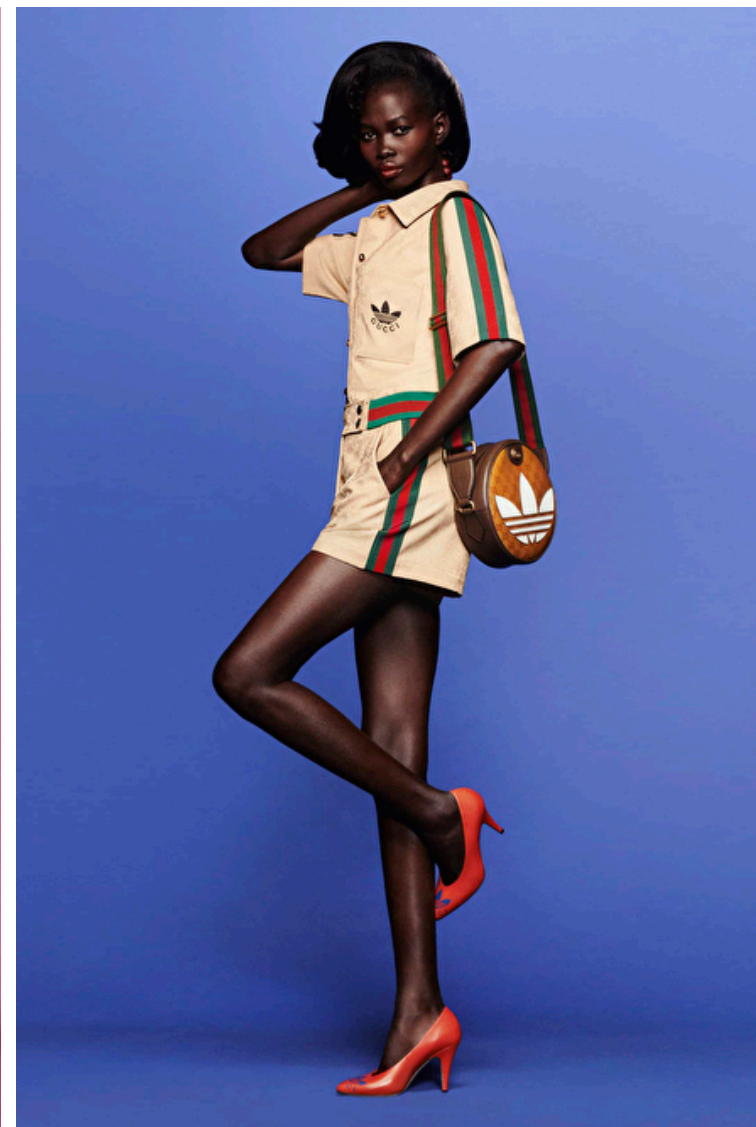

## Mamma Aker

Height 178cm / 5' 10.0"

Bust 81cm / 32"

Waist 60cm / 23.5"

Hips 86cm / 34"

Shoes EU/US/UK 38 / 7.5 / 5

Eyes Brown

Hair Brown