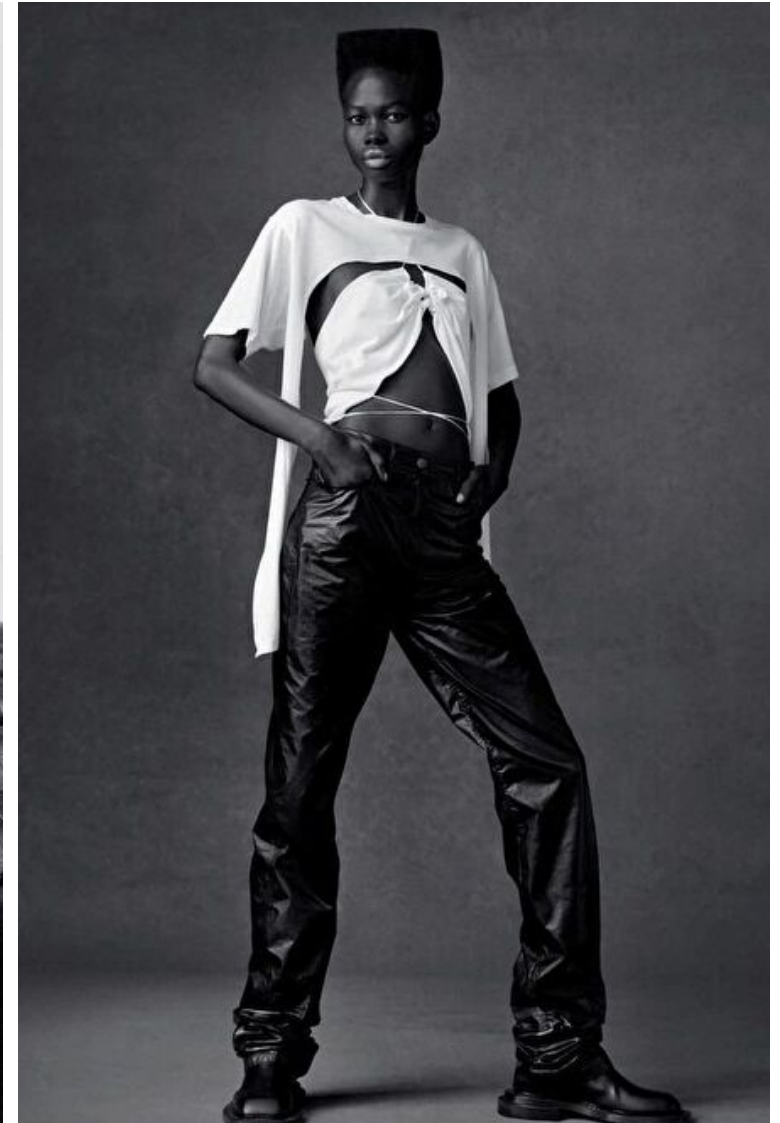

Bust 81cm / 32"

Waist 60cm / 23.5"

Hips 86cm / 34"

Shoes EU/US/UK 38 / 7.5 / 5

Eyes Brown

Hair Brown

Select

MODEL MANAGEMENT