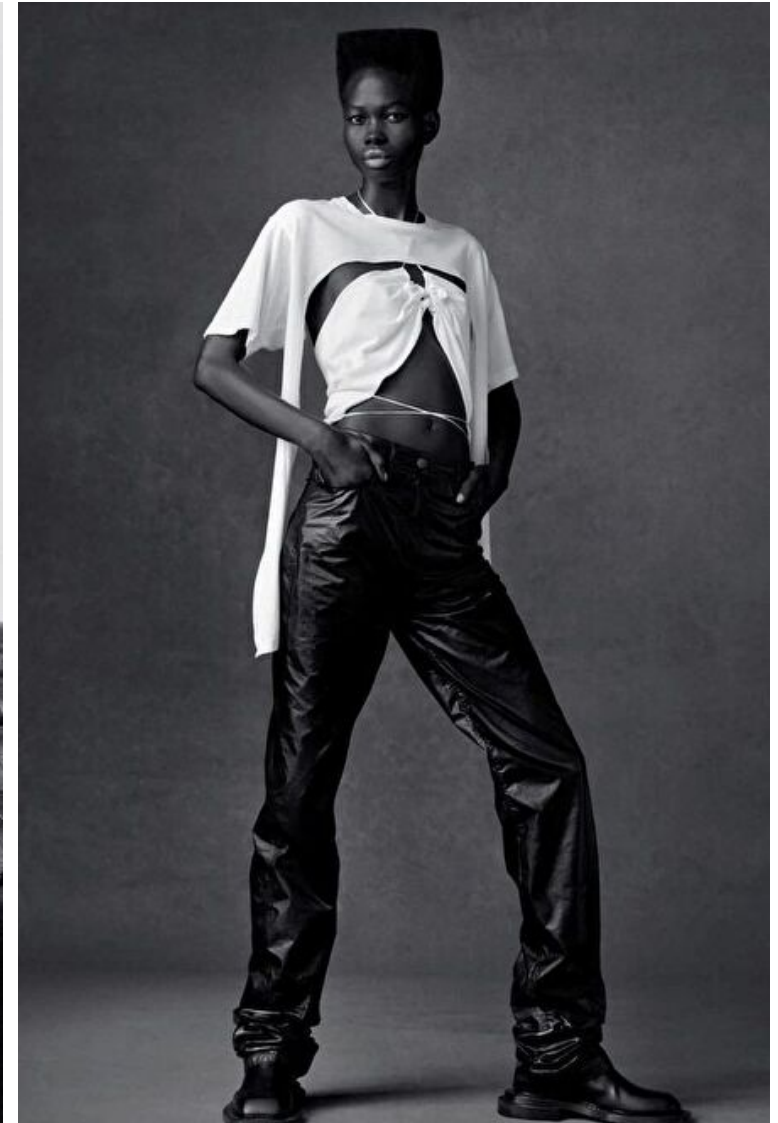

## Mammina Aker

Height 178cm / 5' 10.0"

Bust 81cm / 32"

Waist 60cm / 23.5"

Hips 86cm / 34"

Shoes EU/US/UK 38 / 7.5 / 5

Eyes Brown

Hair Brown