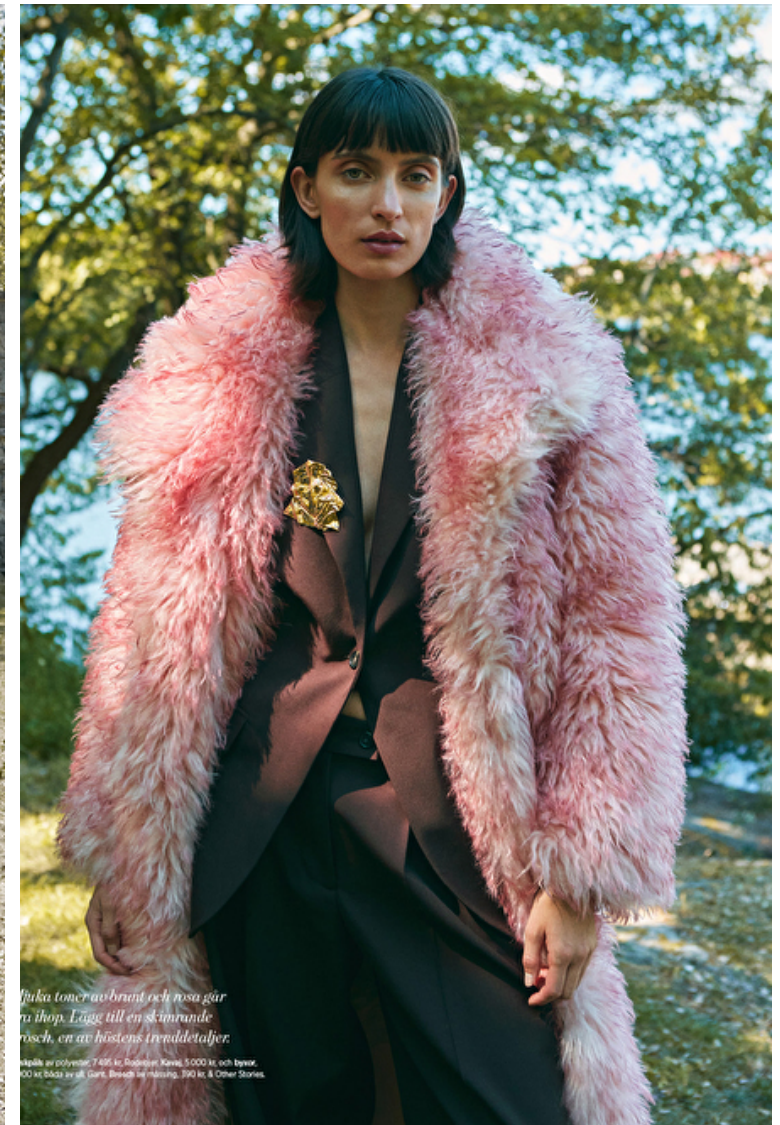

Eyes Green

Hair Brown

Location Europe

Mara Nica

Height 176cm / 5' 9.5"

Bust 84cm / 33"

Waist 61cm / 24"

Hips 88cm / 34.5"