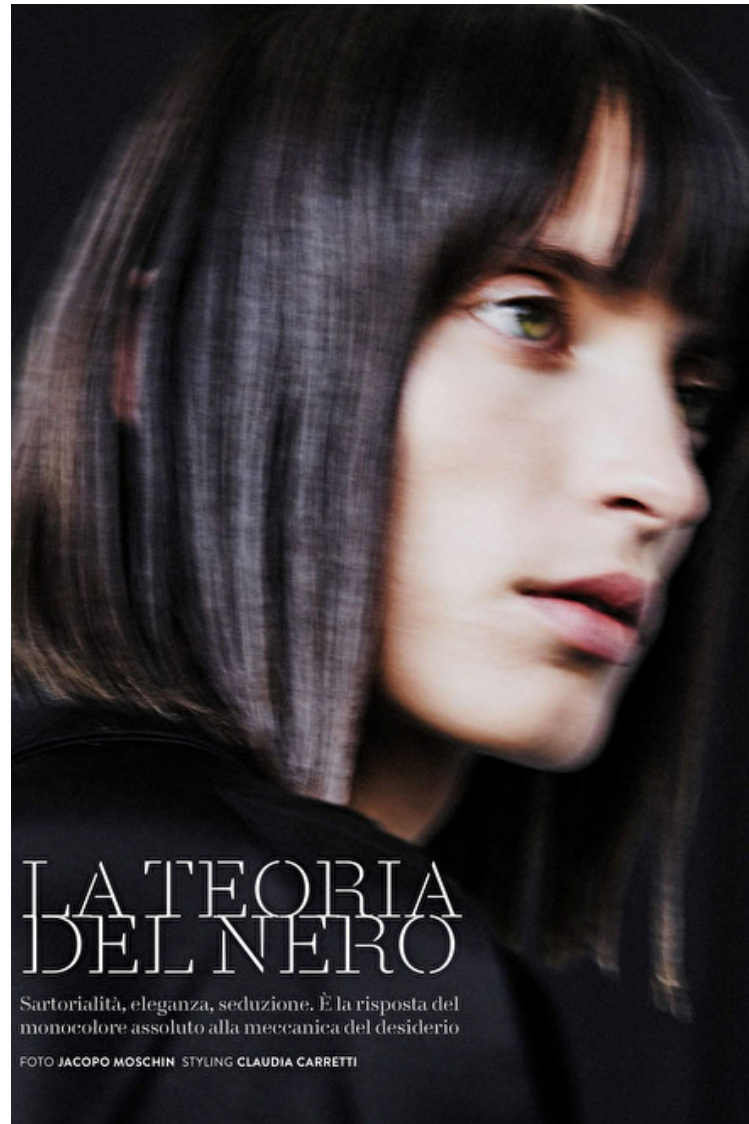

Select

MODEL MANAGEMENT

Grev Turegatan 18, Stockholm, 00000, Sweden, Sweden

Phone: 08-545 866 66 Email: info.stockholm@selectmodel.com Website: <https://www.selectmodel.com/>

Mara Nica

Height 176cm / 5' 9.5"

Bust 93cm / 36.5"

Waist 73cm / 28.5"

Hips 97cm / 38"

Shoes EU/US/UK 39 / 8 / 6

Eyes Green

Hair Brown

Location Europe