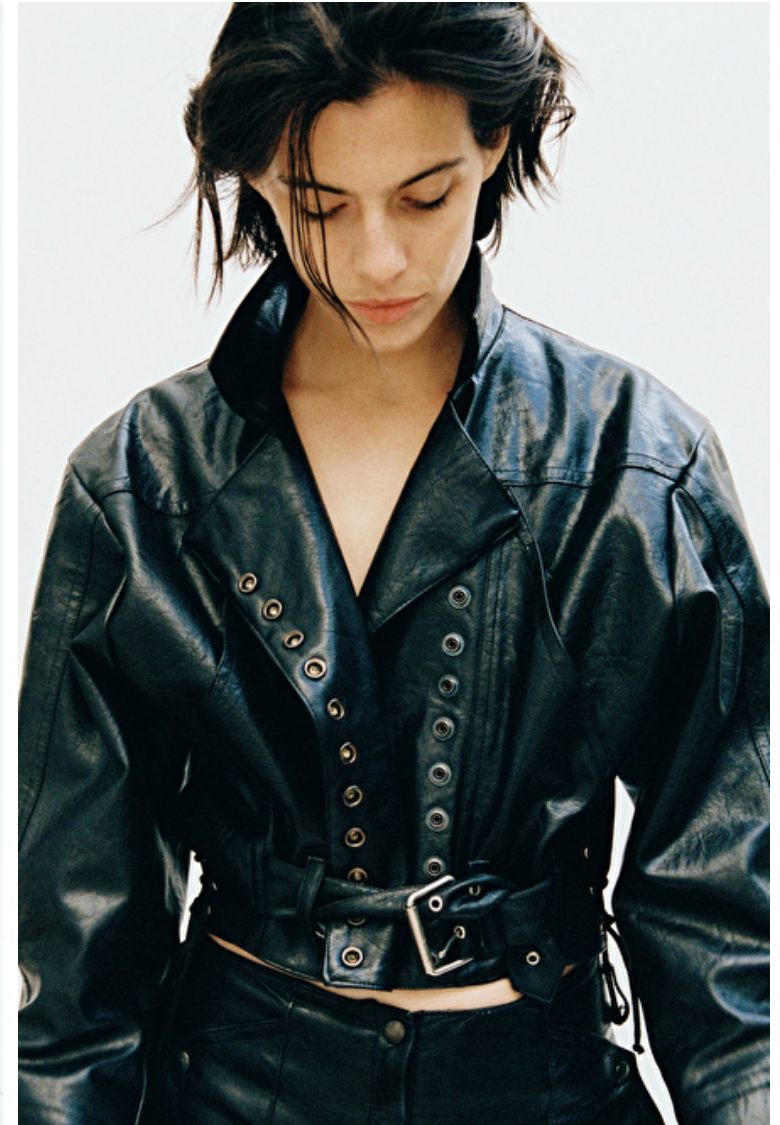

Bust 80cm / 31.5"

Waist 60cm / 23.5"

Hips 89cm / 35"

Shoes EU/US/UK 36 / 6 / 3

Eyes Blue

Hair Brown

Select

MODEL MANAGEMENT