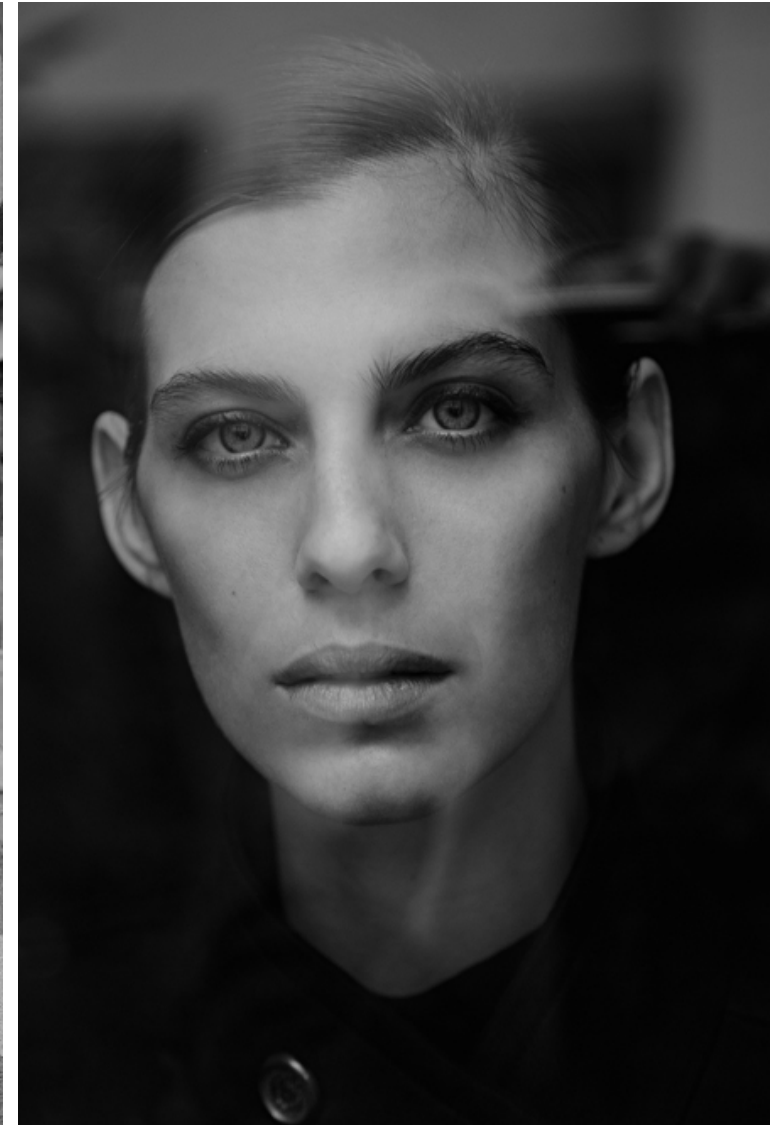

Height 176cm / 5' 9.5"

Bust 80cm / 31.5"

Waist 60cm / 23.5"

Hips 89cm / 35"

Shoes EU/US/UK 36 / 6 / 3

Eyes Blue

Hair Brown

Select