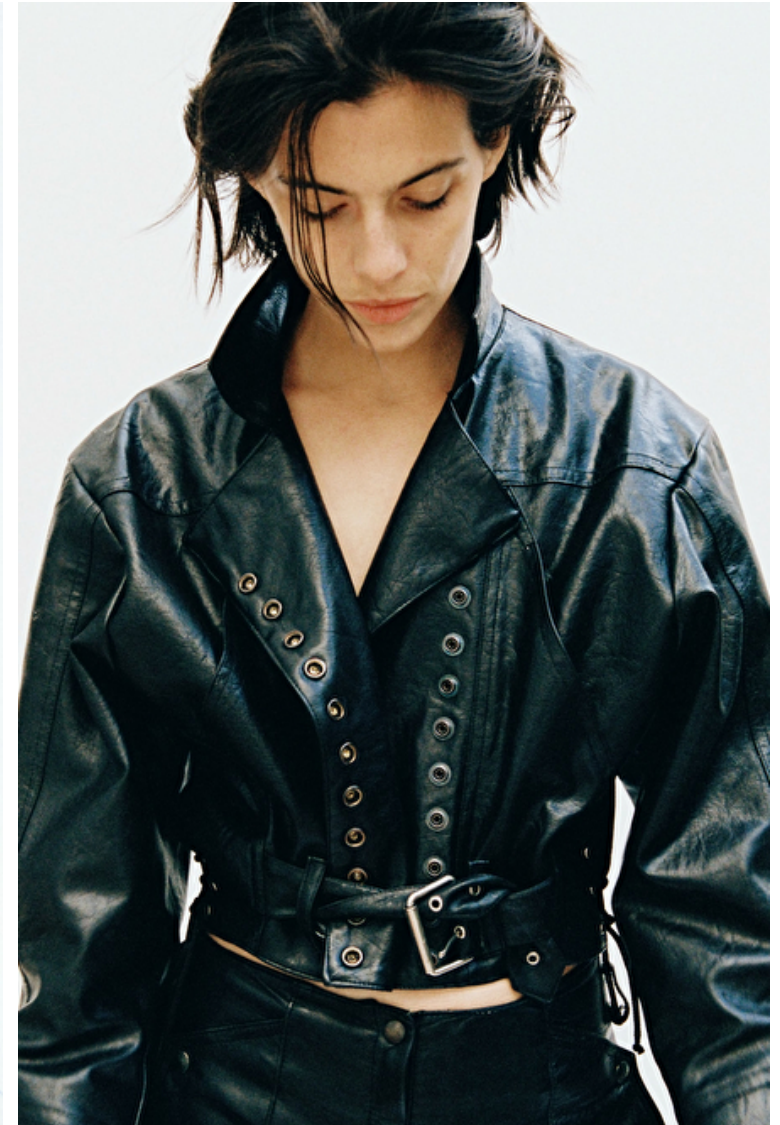

Margot Davy

Height 176cm / 5' 9.5"

Bust 80cm / 31.5"

Waist 60cm / 23.5"

Hips 89cm / 35"

Shoes EU/US/UK 36 / 6 / 3

Eyes Blue

Hair Brown