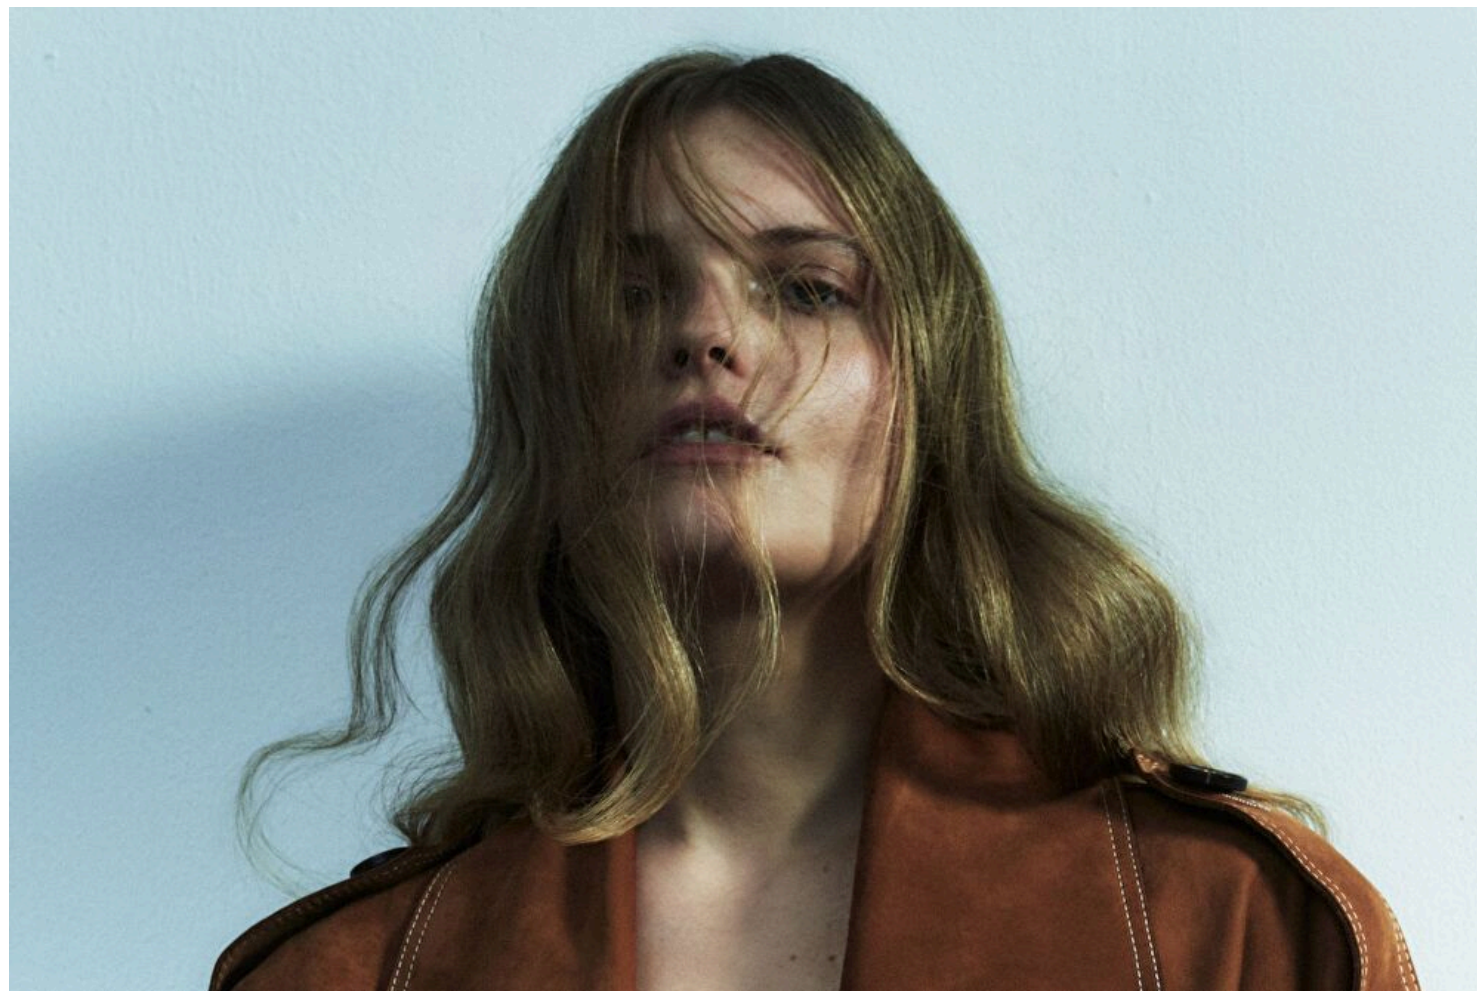

Bust 85cm / 33.5"

Waist 64cm / 25"

Hips 96cm / 38"

Shoes EU/US/UK 40 / 9 / 7

Eyes Green

Hair Dark blond

Select

MODEL MANAGEMENT