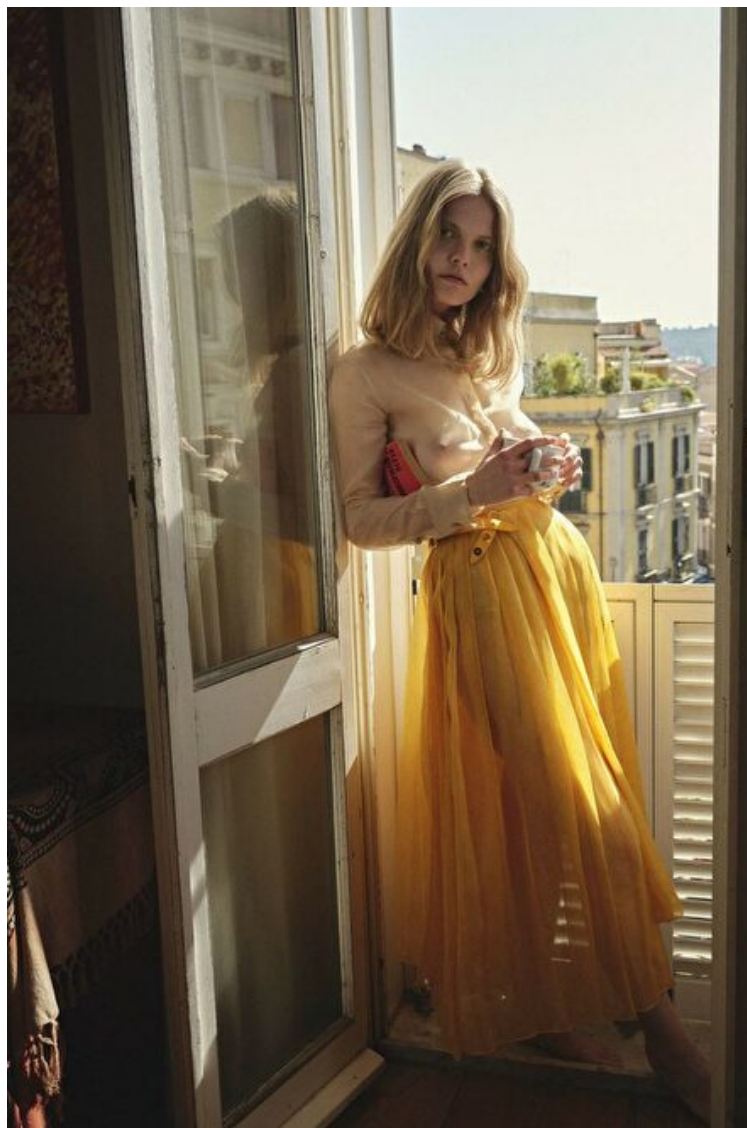

Waist 64cm / 25"

Hips 96cm / 38"

Shoes EU/US/UK 40 / 9 / 7

Eyes Green

Hair Dark blond

Select

MODEL MANAGEMENT

Grev Turegatan 18, Stockholm, 00000, Sweden, Sweden