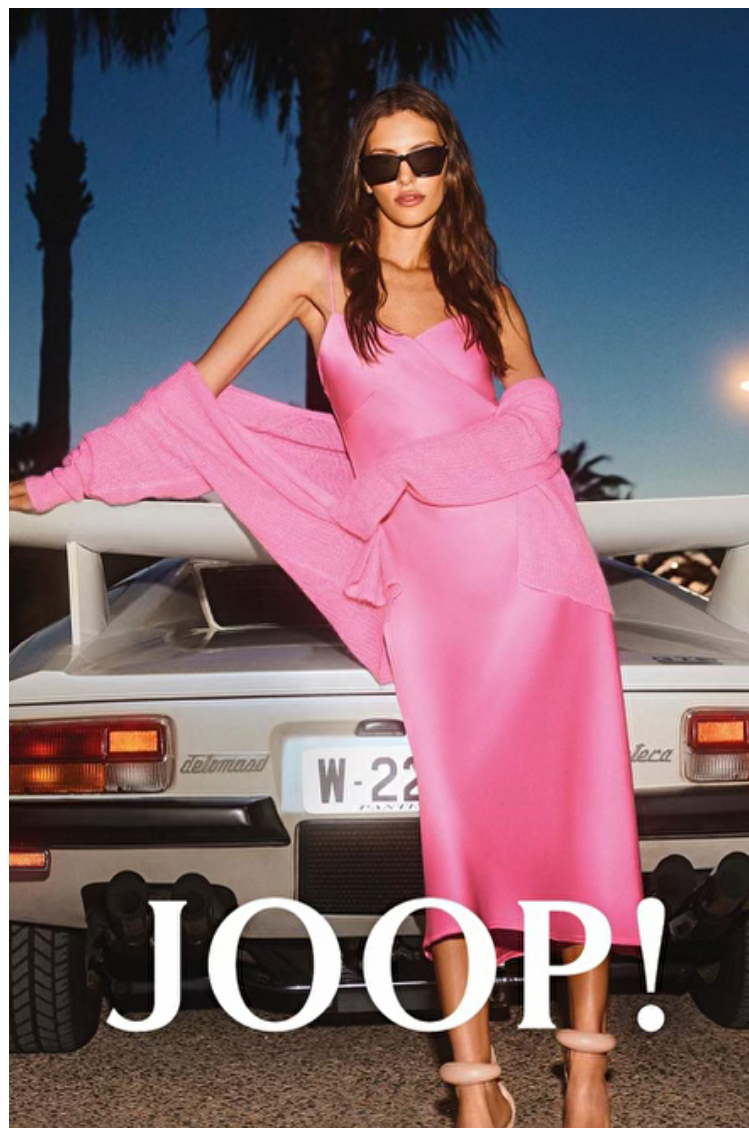

Bust 84cm / 33"

Waist 61cm / 24"

Hips 90cm / 35.5"

Shoes EU/US/UK 39 / 8 / 6

Eyes Hazel

Hair Brown

Select

MODEL MANAGEMENT