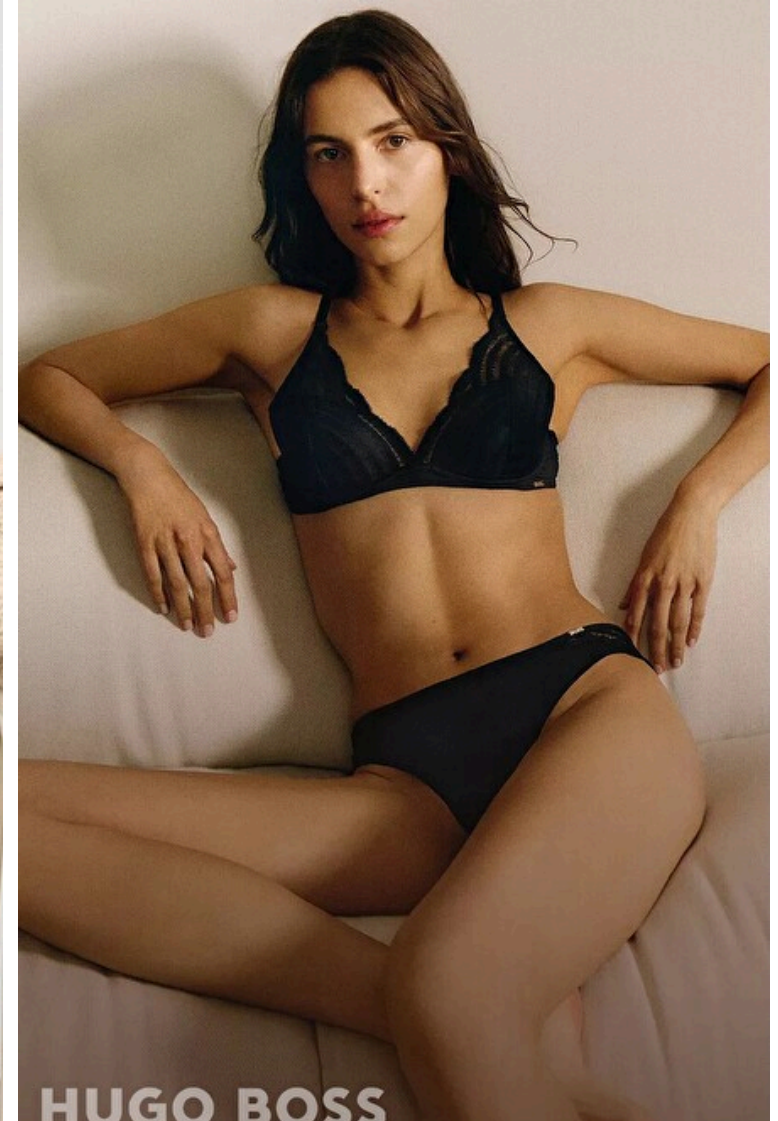

## Maria Tomaszeweska

Height 176cm / 5' 9.5"

Bust 84cm / 33"

Waist 61cm / 24"

Hips 90cm / 35.5"

Shoes EU/US/UK 39 / 8 / 6

Eyes Hazel

Hair Brown