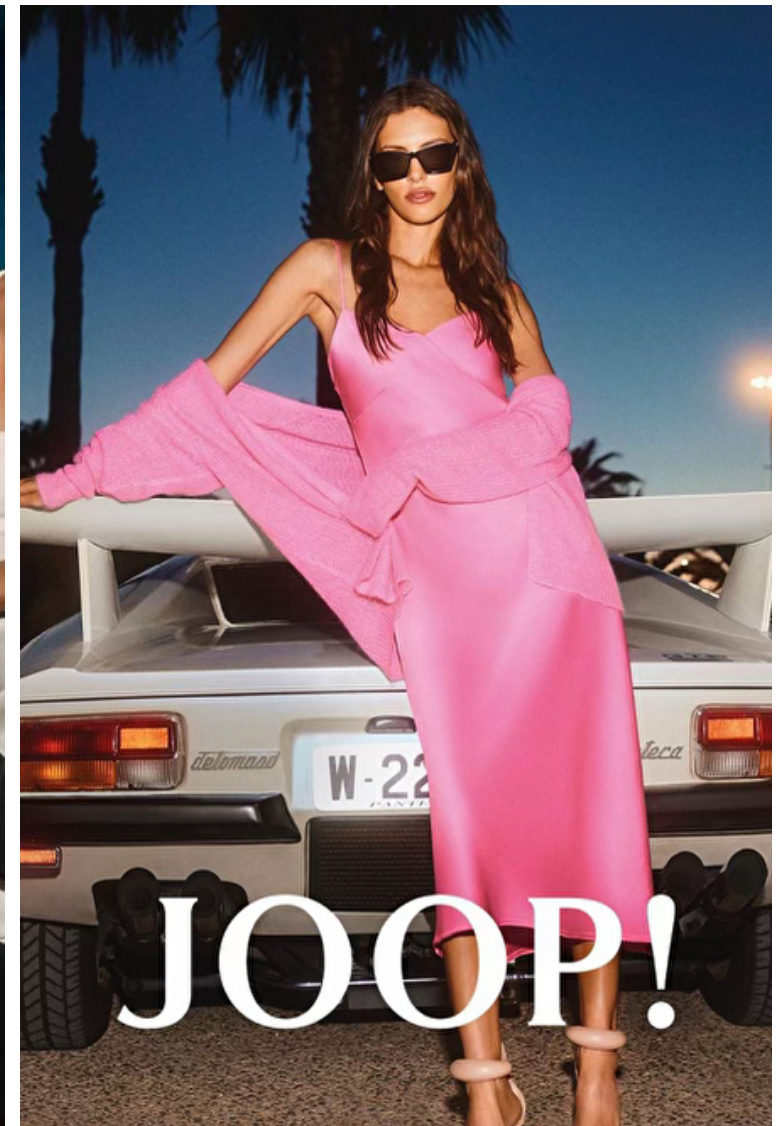

## Maria Tomaszeweska

Height 176cm / 5' 9.5"

Bust 84cm / 33"

Waist 61cm / 24"

Hips 90cm / 35.5"

Shoes EU/US/UK 39 / 8 / 6

Eyes Hazel

Hair Brown