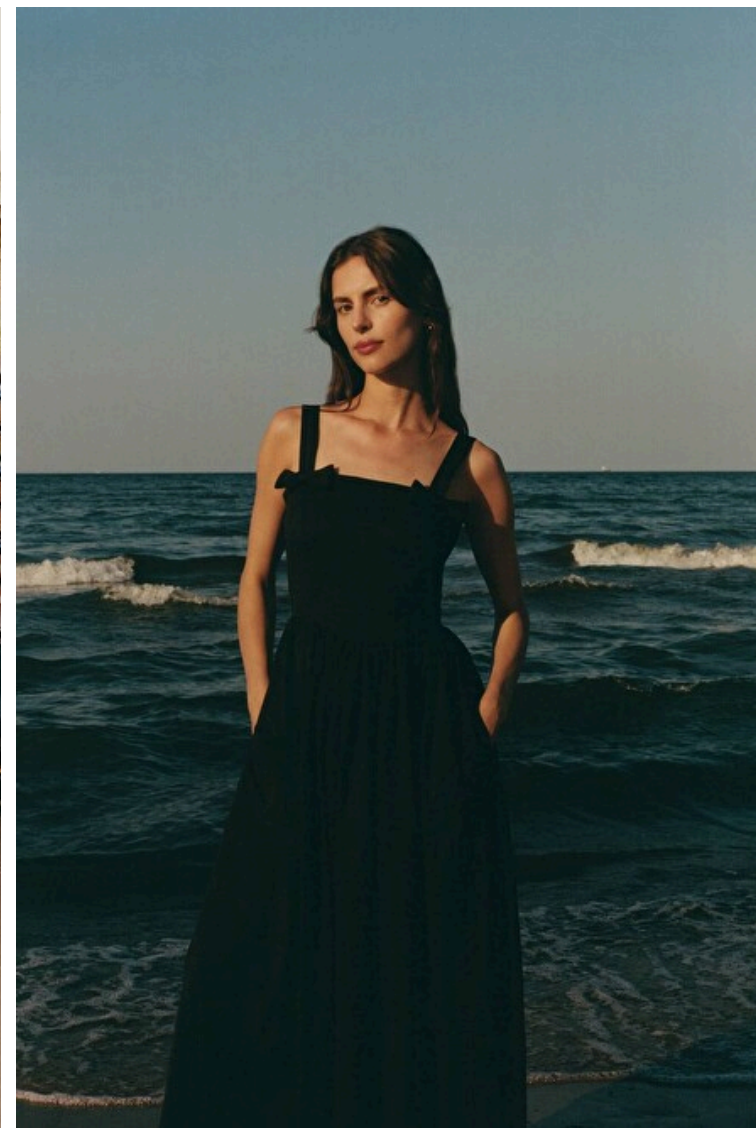

## Maria Tomaszeweska

Height 176cm / 5' 9.5"

Bust 84cm / 33"

Waist 61cm / 24"

Hips 90cm / 35.5"

Shoes EU/US/UK 39 / 8 / 6

Eyes Hazel

Hair Brown