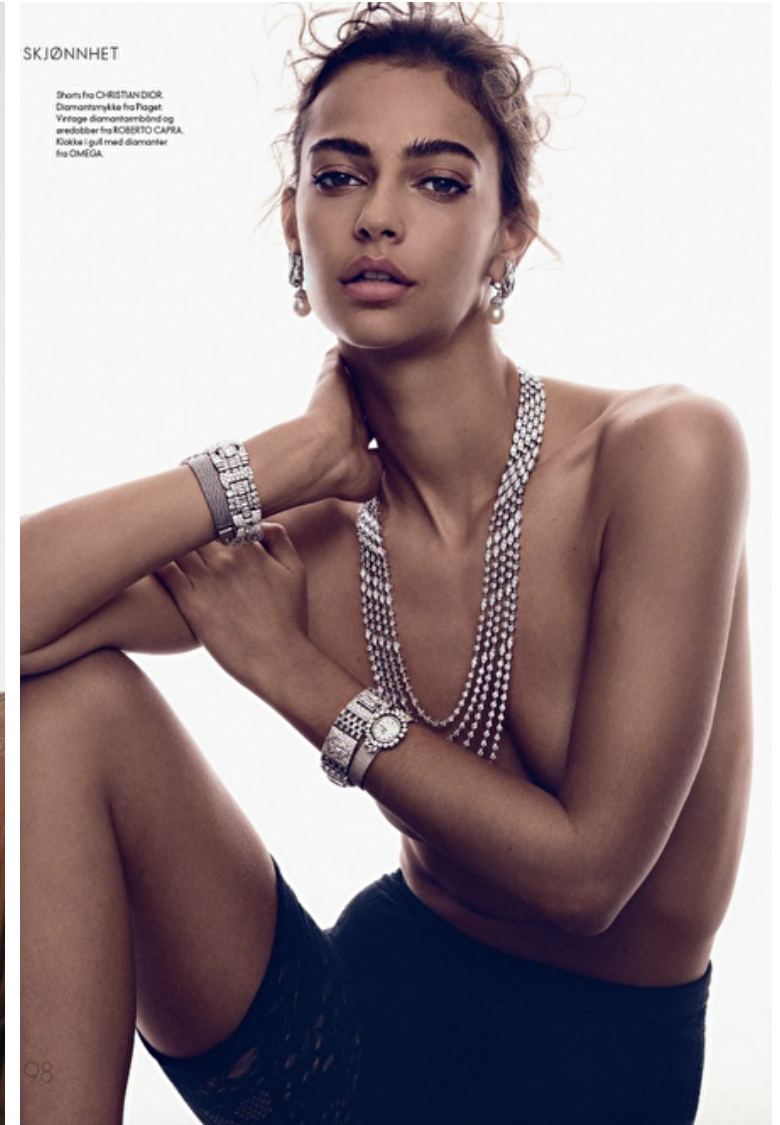

Select

MODEL MANAGEMENT

Grev Turegatan 18, Stockholm, 00000, Sweden, Sweden

Phone: 08-545 866 66 Email: info.stockholm@selectmodel.com Website: <https://www.selectmodel.com/>

Marie

Height 175cm / 5' 9.0"

Bust 78cm / 30.5"

Waist 60cm / 23.5"

Hips 89cm / 35"

Shoes EU/US/UK 39 / 8 / 6

Eyes Brown

Hair Brown

SKJØNNHET