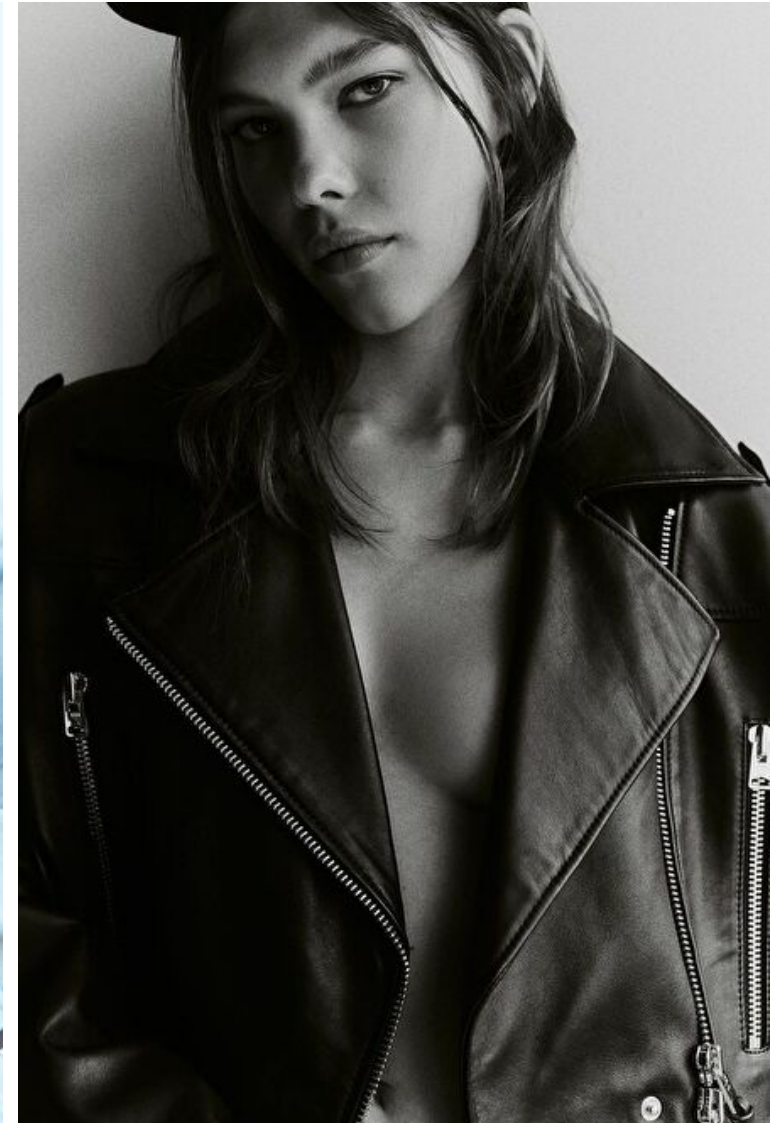

Maria Baza

Height 178cm / 5' 10.0"

Bust 81cm / 32"

Waist 62cm / 24.5"

Hips 90cm / 35.5"

Shoes EU/US/UK 39 / 8 / 6

Eyes Green

Hair Brown