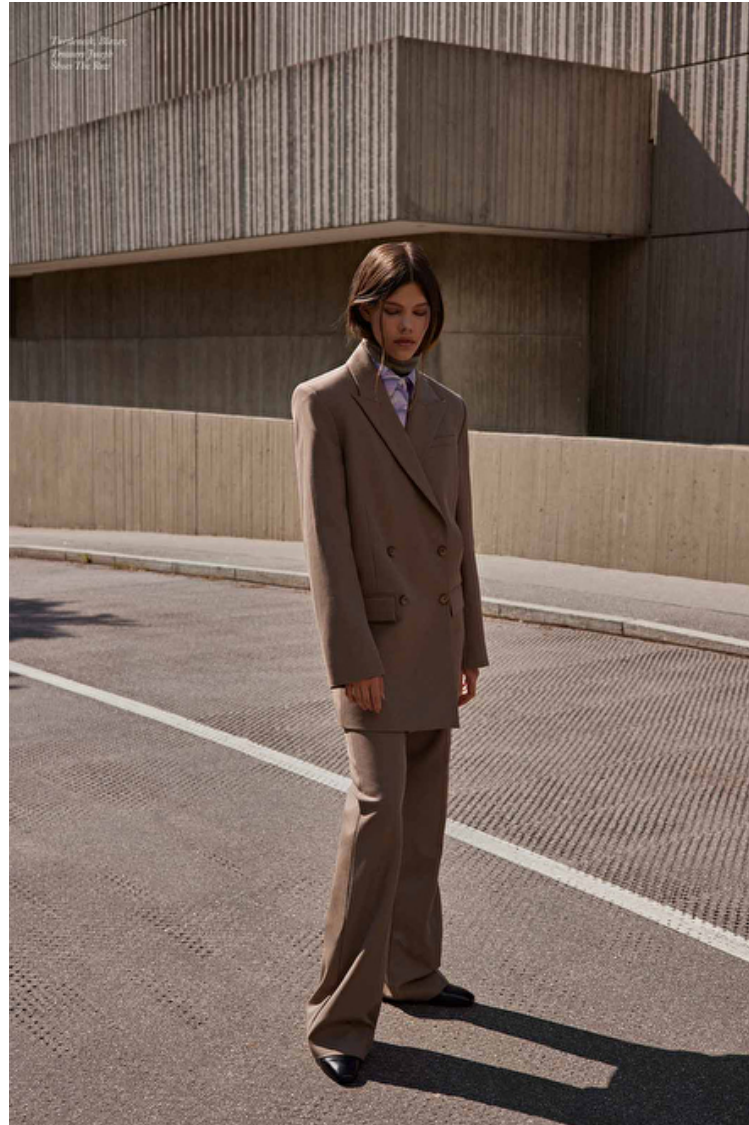

Bust 81cm / 32"

Waist 62cm / 24.5"

Hips 90cm / 35.5"

Shoes EU/US/UK 39 / 8 / 6

Eyes Green

Hair Brown

Select

MODEL MANAGEMENT