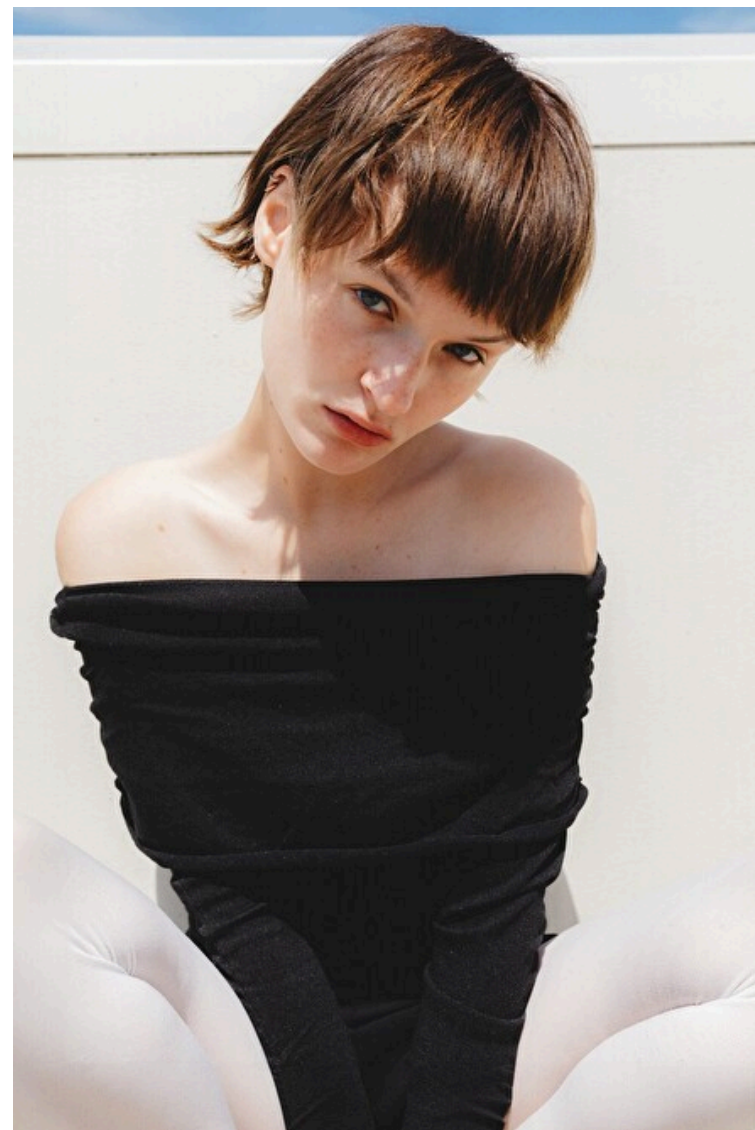

Marina

Height 173cm / 5' 8.0"

Bust 81cm / 32"

Waist 58cm / 23"

Hips 89cm / 35"

Shoes EU/US/UK 37 / 6.5 / 4

Eyes Blue

Hair Brown