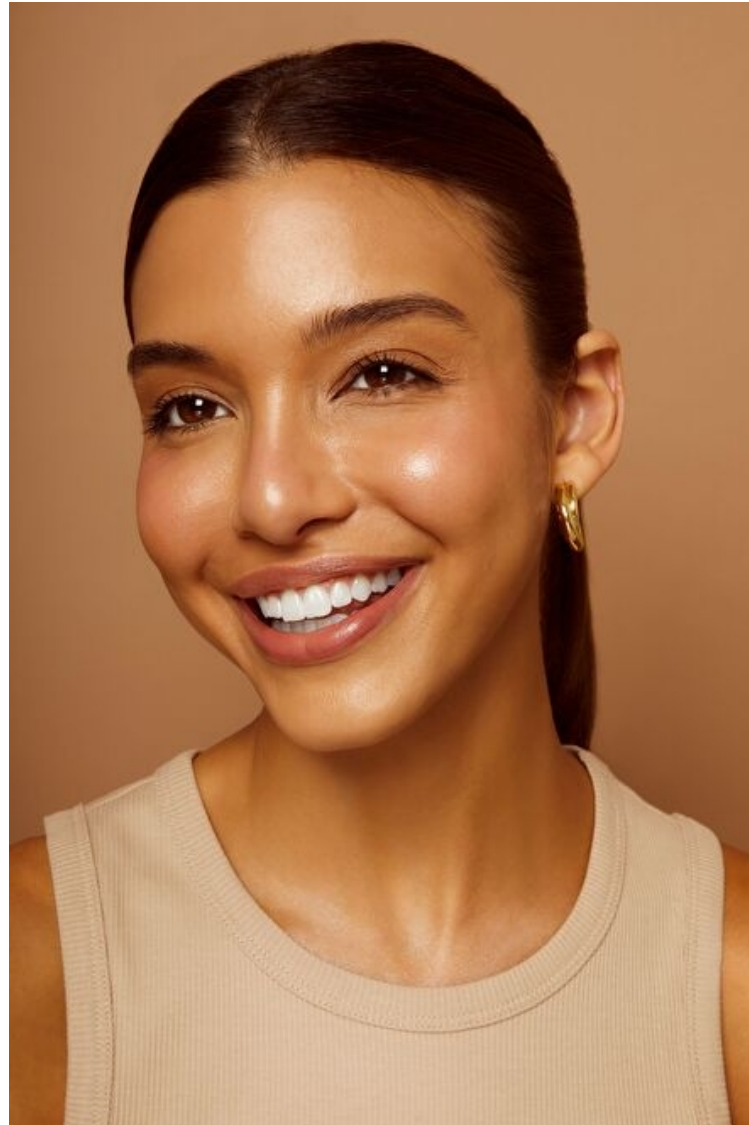

Bust 82cm / 32.5"

Waist 63cm / 25"

Hips 90cm / 35.5"

Shoes EU/US/UK 38 / 7.5 / 5

Eyes Brown

Hair Dark brown

Select

MODEL MANAGEMENT