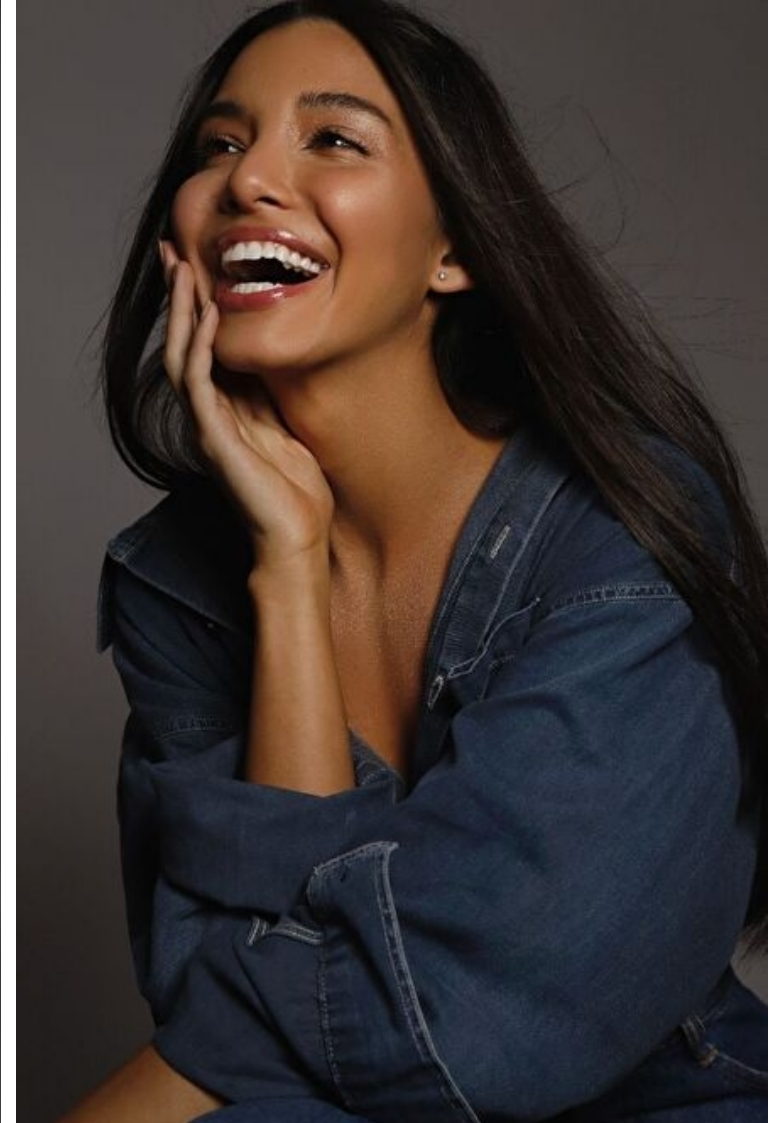

Select

MODEL MANAGEMENT

Grev Turegatan 18, Stockholm, 11446, Stockholm, Sweden

Phone: 08-545 866 66 Email: info.stockholm@selectmodel.com Website: <https://www.selectmodel.com/>

Marina Gomes

Height 172cm / 5' 7.5"

Bust 82cm / 32.5"

Waist 63cm / 25"

Hips 90cm / 35.5"

Shoes EU/US/UK 38 / 7.5 / 5

Eyes Brown

Hair Dark brown