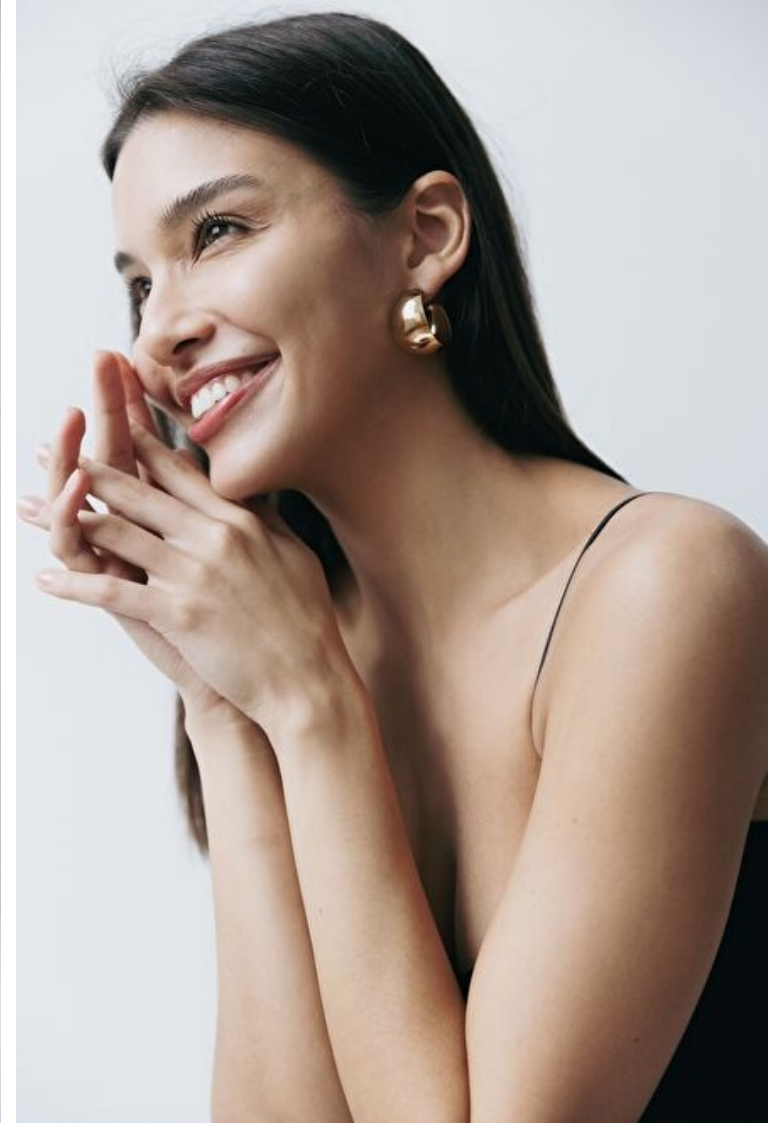

Select

MODEL MANAGEMENT

Grev Turegatan 18, Stockholm, 11446, Stockholm, Sweden

Phone: 08-545 866 66 Email: info.stockholm@selectmodel.com Website: <https://www.selectmodel.com/>

Marina Gomes

Height 172cm / 5' 7.5"

Bust 82cm / 32.5"

Waist 63cm / 25"

Hips 90cm / 35.5"

Shoes EU/US/UK 38 / 7.5 / 5

Eyes Brown

Hair Dark brown