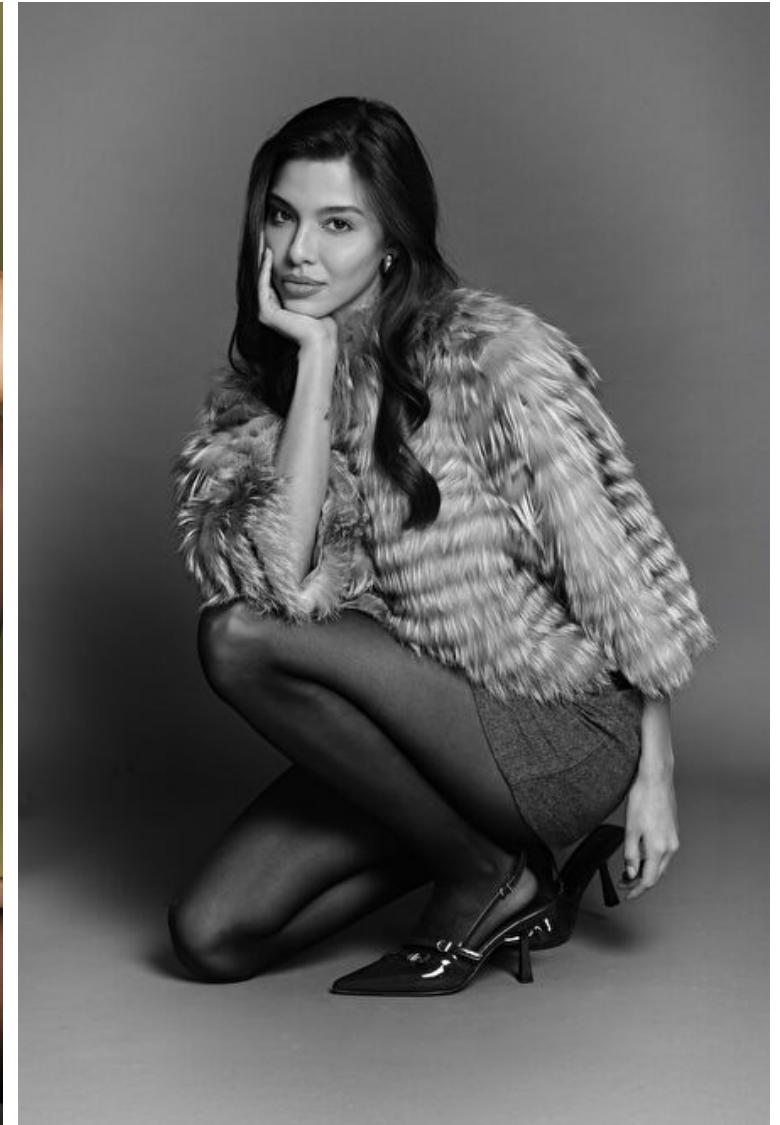

Select

MODEL MANAGEMENT

Grev Turegatan 18, Stockholm, 11446, Stockholm, Sweden

Phone: 08-545 866 66 Email: info.stockholm@selectmodel.com Website: <https://www.selectmodel.com/>

Marina Gomes

Height 172cm / 5' 7.5"

Bust 82cm / 32.5"

Waist 63cm / 25"

Hips 90cm / 35.5"

Shoes EU/US/UK 38 / 7.5 / 5

Eyes Brown

Hair Dark brown