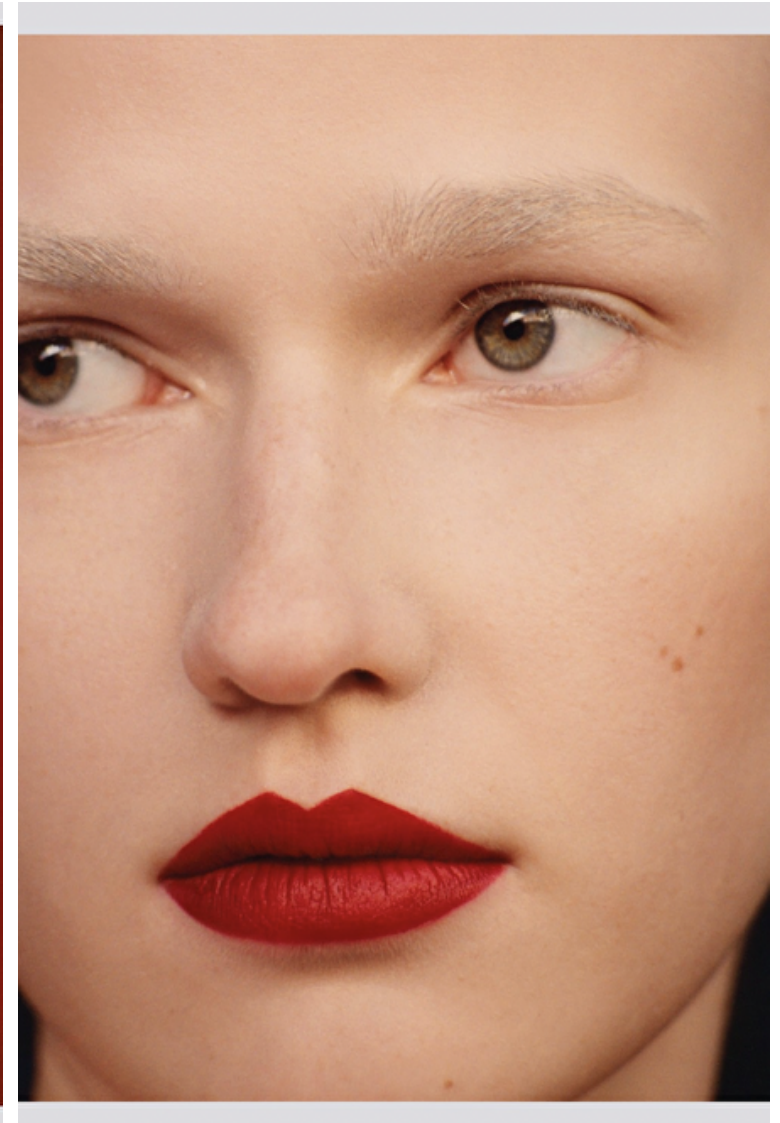

Select

MODEL MANAGEMENT

Grev Turegatan 18, Stockholm, 00000, Sweden, Sweden

Phone: 08-545 866 66 Email: info.stockholm@selectmodel.com Website: <https://www.selectmodel.com/>

Marina N

Height 180cm / 5' 11.0"

Bust 83cm / 32.5"

Waist 60cm / 23.5"

Hips 89cm / 35"

Shoes EU/US/UK 40 / 9 / 7

Eyes Green

Hair Blond