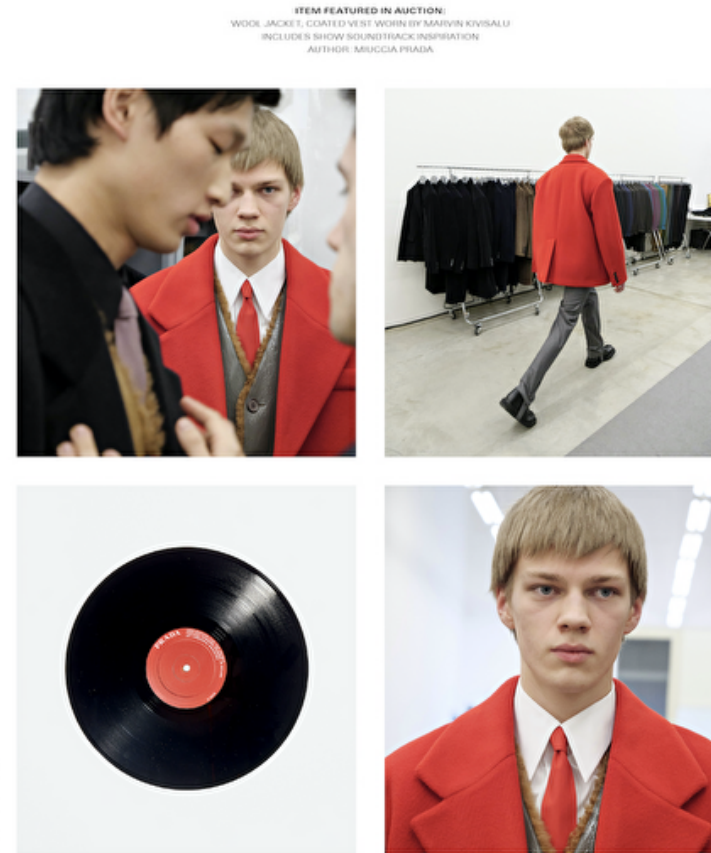

Chest 87cm / 34.5"

Waist 69cm / 27"

Hips 87cm / 34.5"

Shoes EU/US/UK 43 / 10.5 / 9

Eyes Blue

Hair Blond

Suit size 48cm / 38"

PRADA