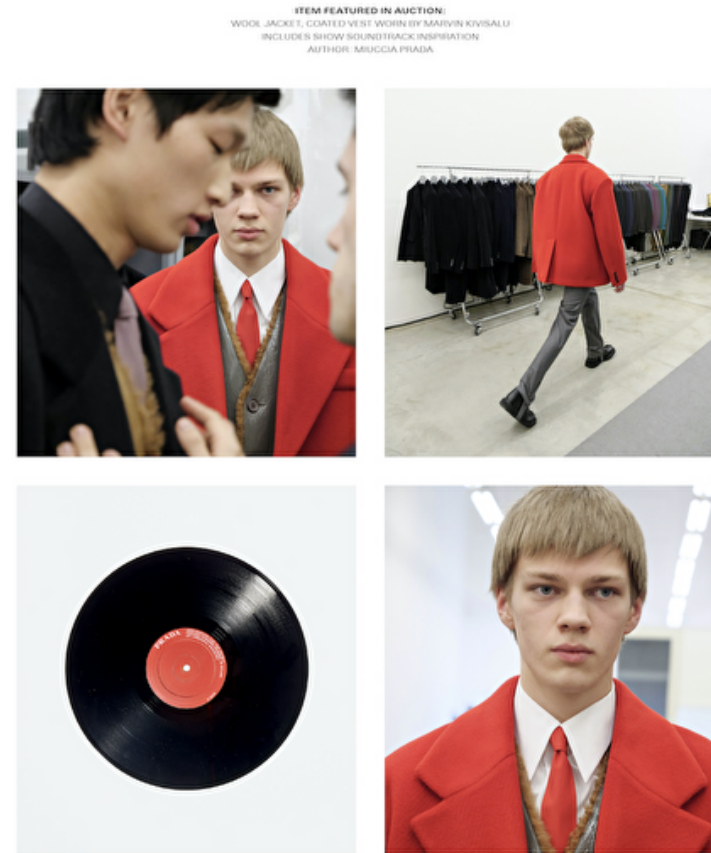

MARVIN KIVISALU

Height 186cm / 6' 1.0"

Chest 87cm / 34.5"

Waist 69cm / 27"

Hips 87cm / 34.5"

Shoes EU/US/UK 43 / 10.5 / 9

Eyes Blue

Hair Blond

Suit size 48cm / 38"