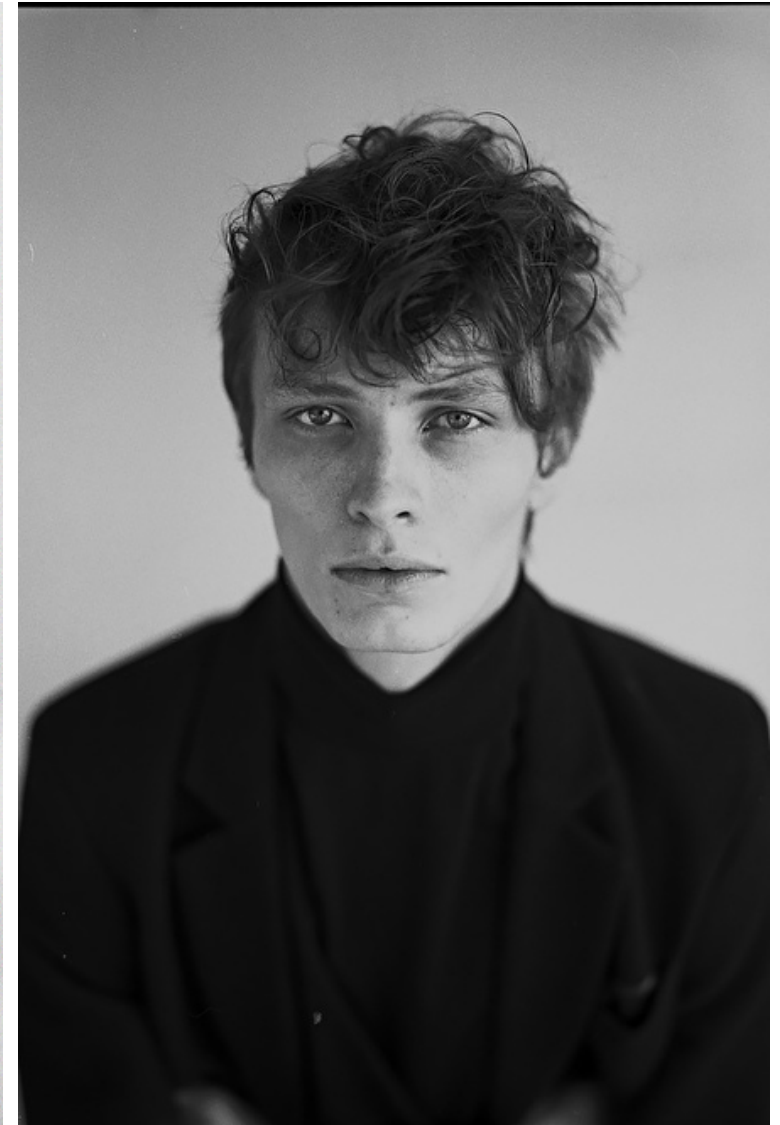

Chest 95cm / 37.5"

Waist 73cm / 28.5"

Hips 90cm / 35.5"

Shoes EU/US/UK 43 / 10.5 / 9

Eyes Blue

Hair Dark blond

Select

MODEL MANAGEMENT