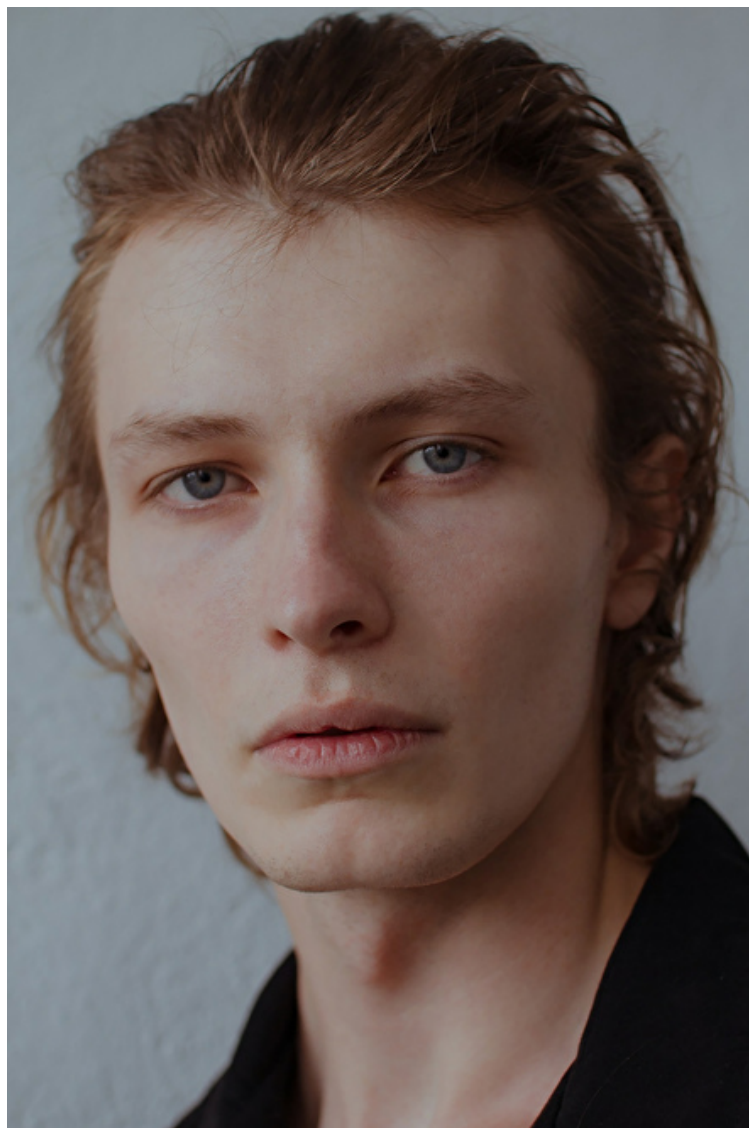

Chest 95cm / 37.5"

Waist 73cm / 28.5"

Hips 90cm / 35.5"

Shoes EU/US/UK 43 / 10.5 / 9

Eyes Blue

Hair Dark blond

Select

MODEL MANAGEMENT