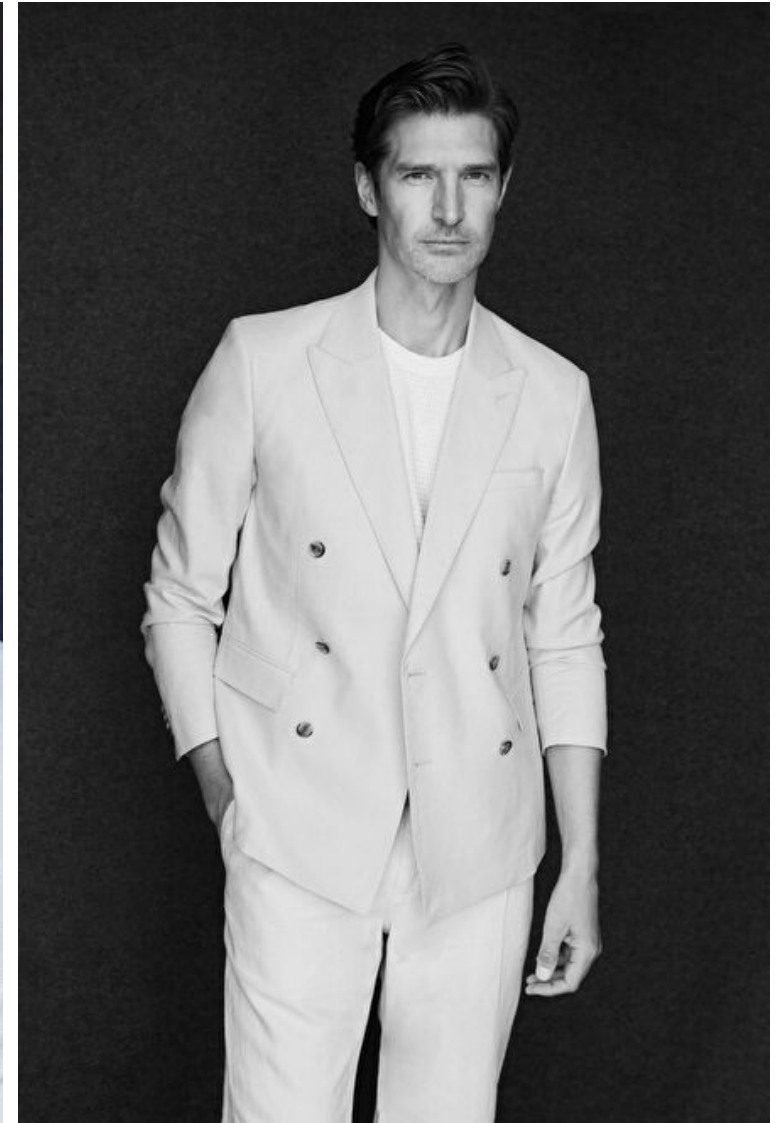

Matias Beck

Height 189cm / 6' 2.5"

Chest 101cm / 40"

Waist 79cm / 31"

Shoes EU/US/UK 45 / 12 / 10.5

Eyes Green

Hair Brown

Select