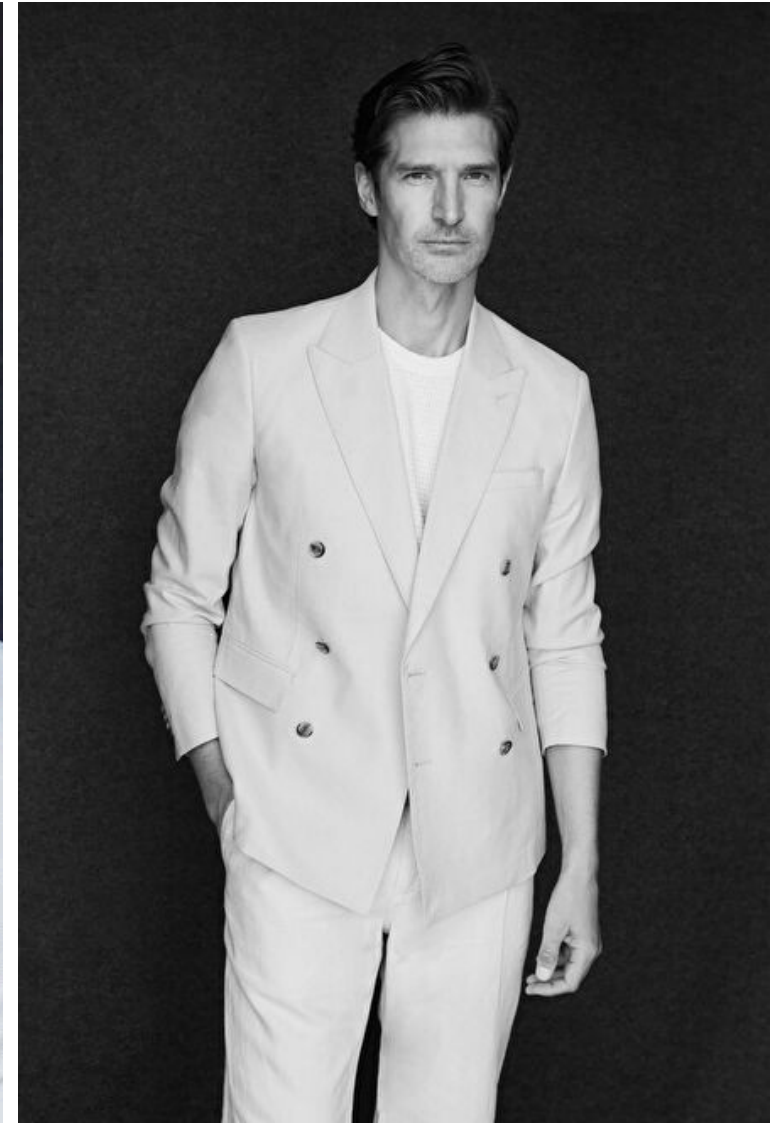

## Matias Beck

Height 189cm / 6' 2.5"

Chest 101cm / 40"

Waist 79cm / 31"

Shoes EU/US/UK 45 / 12 / 10.5

Eyes Green

Hair Brown