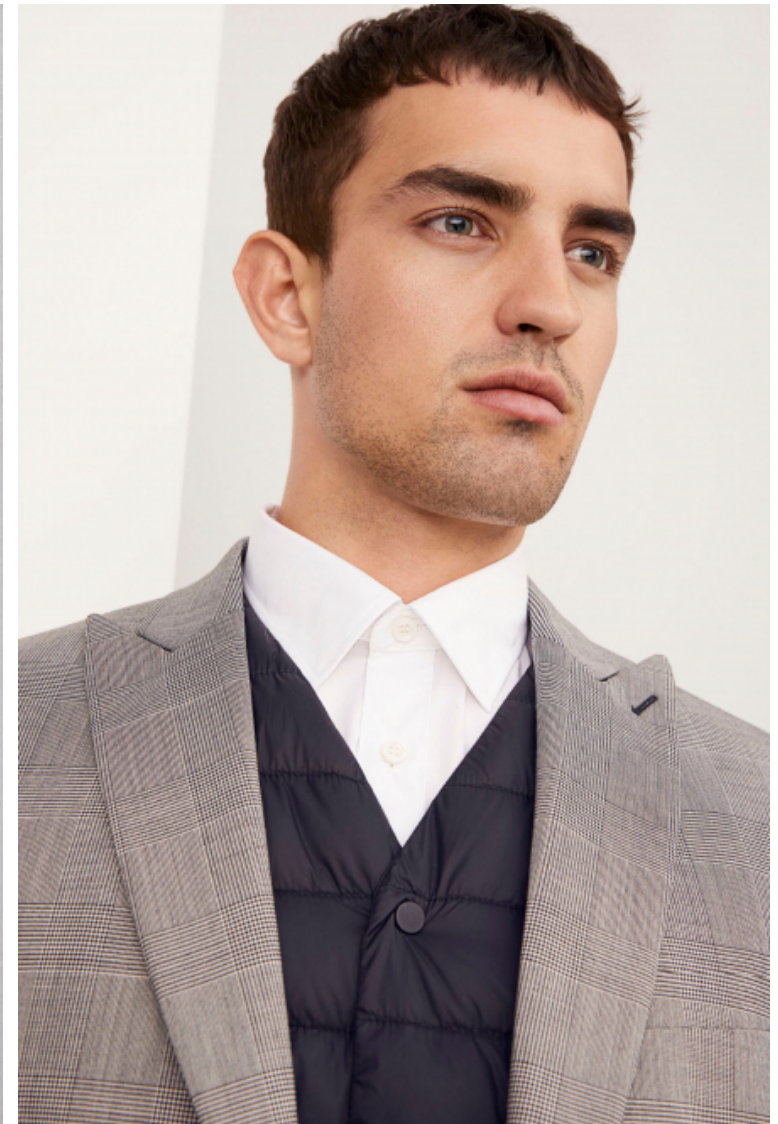

Matthew Steel

Height 188cm / 6' 2.0"

Chest 96cm / 38"

Waist 76cm / 30"

Hips 96cm / 38"

Shoes EU/US/UK 43 / 10.5 / 9

Eyes Green

Hair Brown