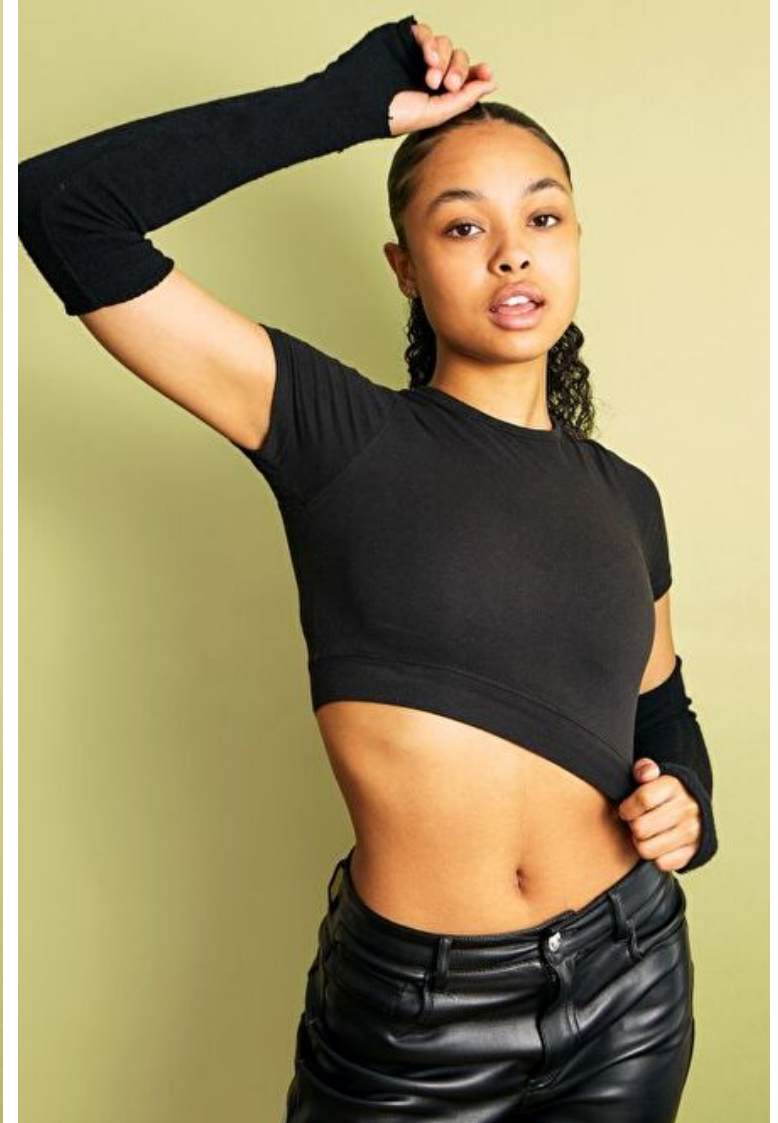

Maxine Chimba

Height 172cm / 5' 7.5"

Bust 83cm / 32.5"

Waist 63cm / 25"

Hips 92cm / 36"

Shoes EU/US/UK 39 / 8 / 6

Eyes Brown

Hair Black