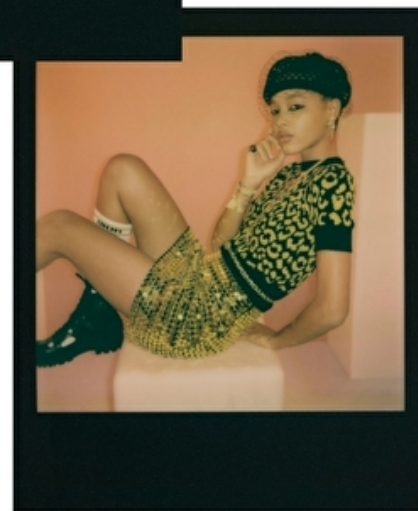

## Sculy MEJIA

Height 179cm / 5' 10.5"

Bust 76cm / 30"

Waist 59cm / 23"

Hips 88cm / 34.5"

Shoes EU/US/UK 40 / 9 / 7

Eyes Brown

Hair Brown