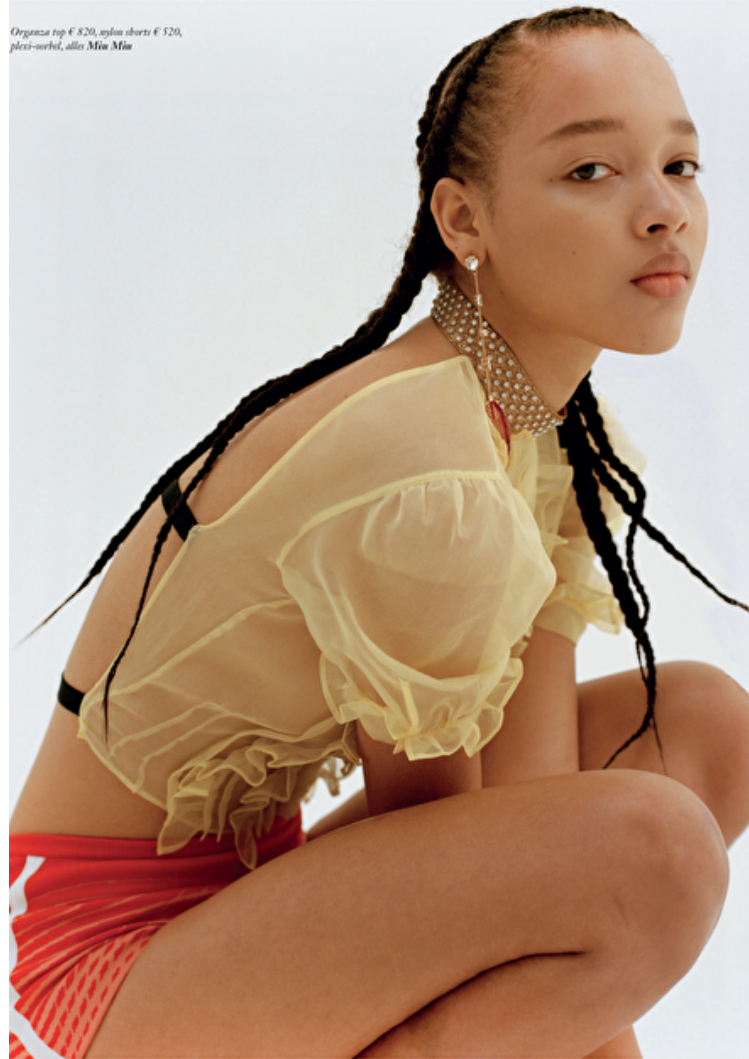

Bust 76cm / 30"

Waist 59cm / 23"

Hips 88cm / 34.5"

Shoes EU/US/UK 40 / 9 / 7

Eyes Brown

Hair Brown

Sculy MEJIA

Height 179cm / 5' 10.5"