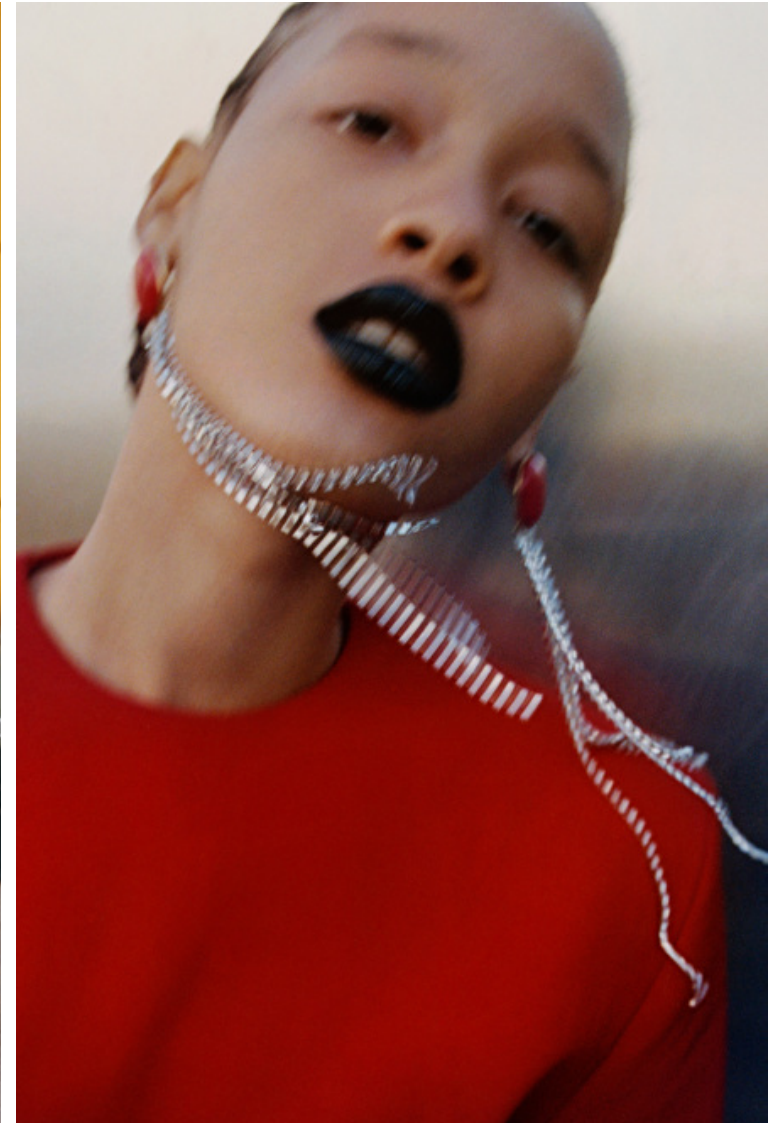

## Sculy MEJIA

Height 179cm / 5' 10.5"

Bust 76cm / 30"

Waist 59cm / 23"

Hips 88cm / 34.5"

Shoes EU/US/UK 40 / 9 / 7

Eyes Brown

Hair Brown