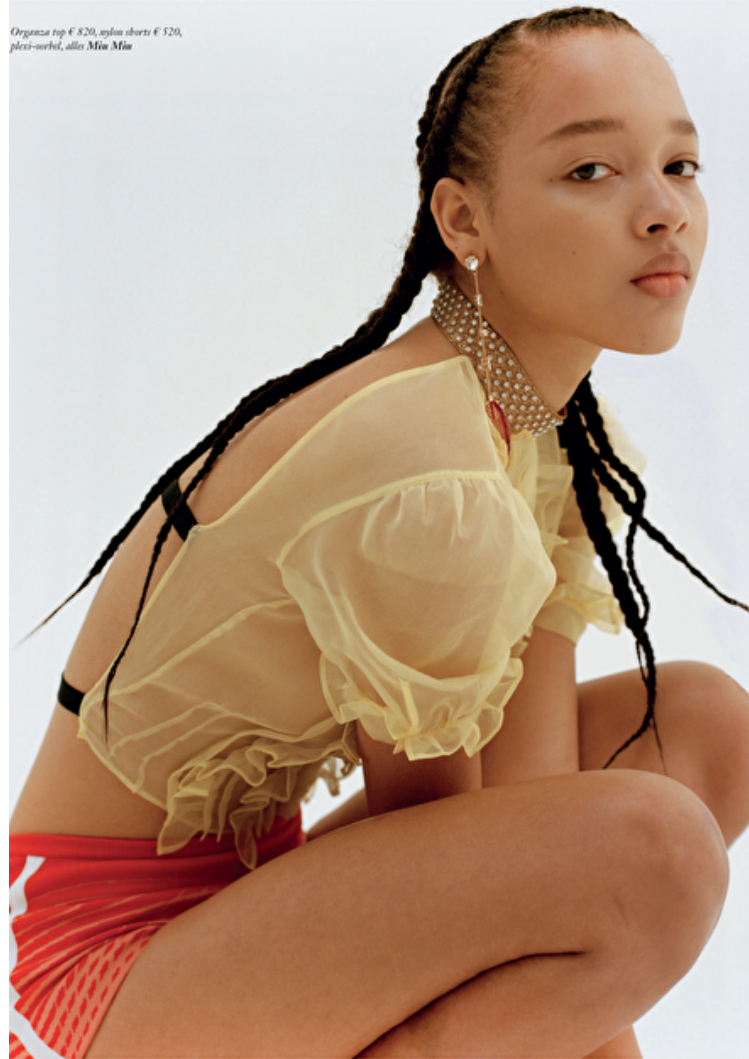

## Sculy MEJIA

Height 179cm / 5' 10.5"

Bust 76cm / 30"

Waist 59cm / 23"

Hips 88cm / 34.5"

Shoes EU/US/UK 40 / 9 / 7

Eyes Brown

Hair Brown