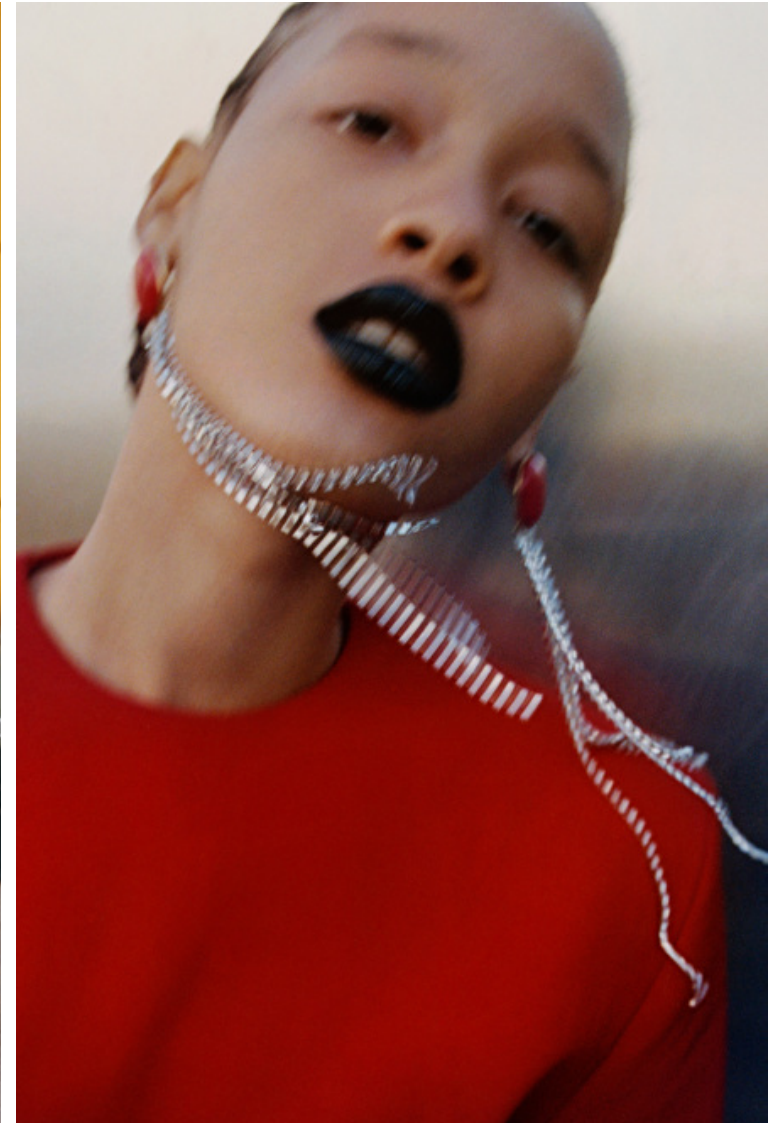

Select

MODEL MANAGEMENT

Grev Turegatan 18, Stockholm, 00000, Sweden, Sweden

Phone: 08-545 866 66 Email: info.stockholm@selectmodel.com Website: <https://www.selectmodel.com/>

Sculy MEJIA

Height 179cm / 5' 10.5"

Bust 76cm / 30"

Waist 59cm / 23"

Hips 88cm / 34.5"

Shoes EU/US/UK 40 / 9 / 7

Eyes Brown

Hair Brown