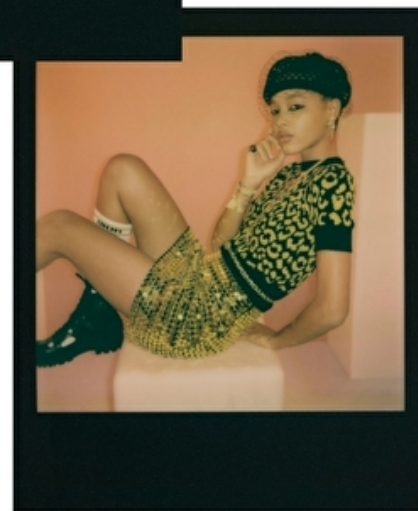

Sculy MEJIA

Height 179cm / 5' 10.5"

Bust 76cm / 30"

Waist 59cm / 23"

Hips 88cm / 34.5"

Shoes EU/US/UK 40 / 9 / 7

Eyes Brown

Hair Brown