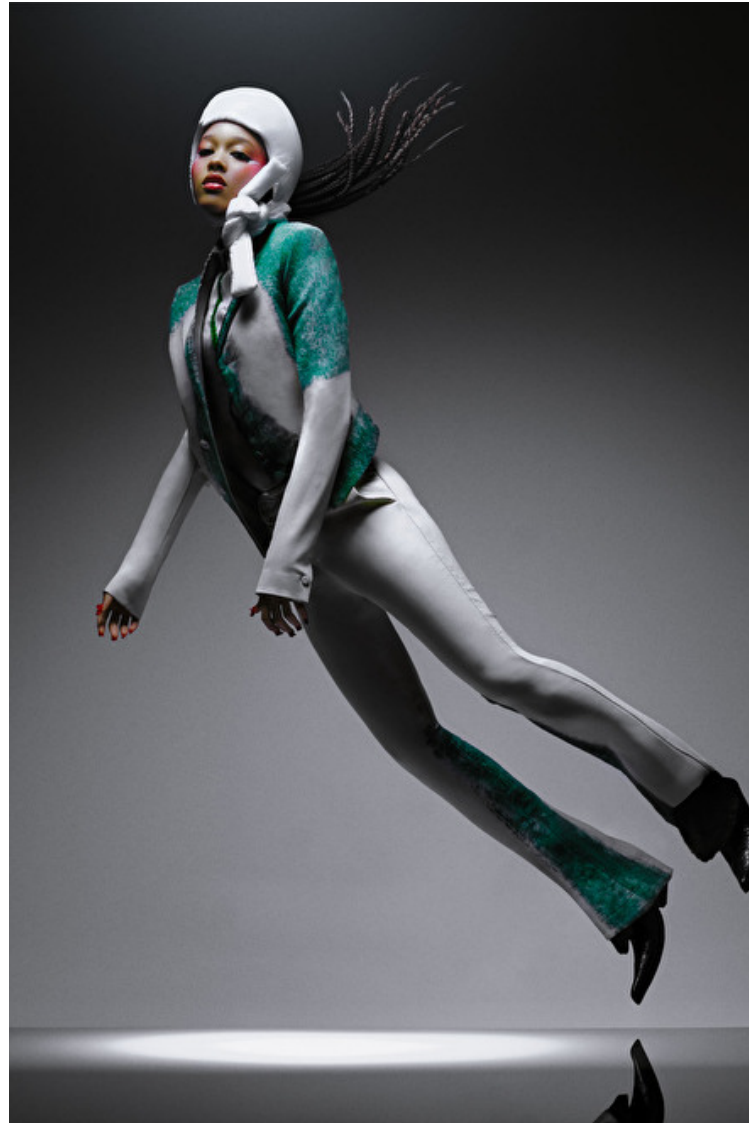

## Sculy MEJIA

Height 179cm / 5' 10.5"

Bust 76cm / 30"

Waist 59cm / 23"

Hips 88cm / 34.5"

Shoes EU/US/UK 40 / 9 / 7

Eyes Brown

Hair Brown