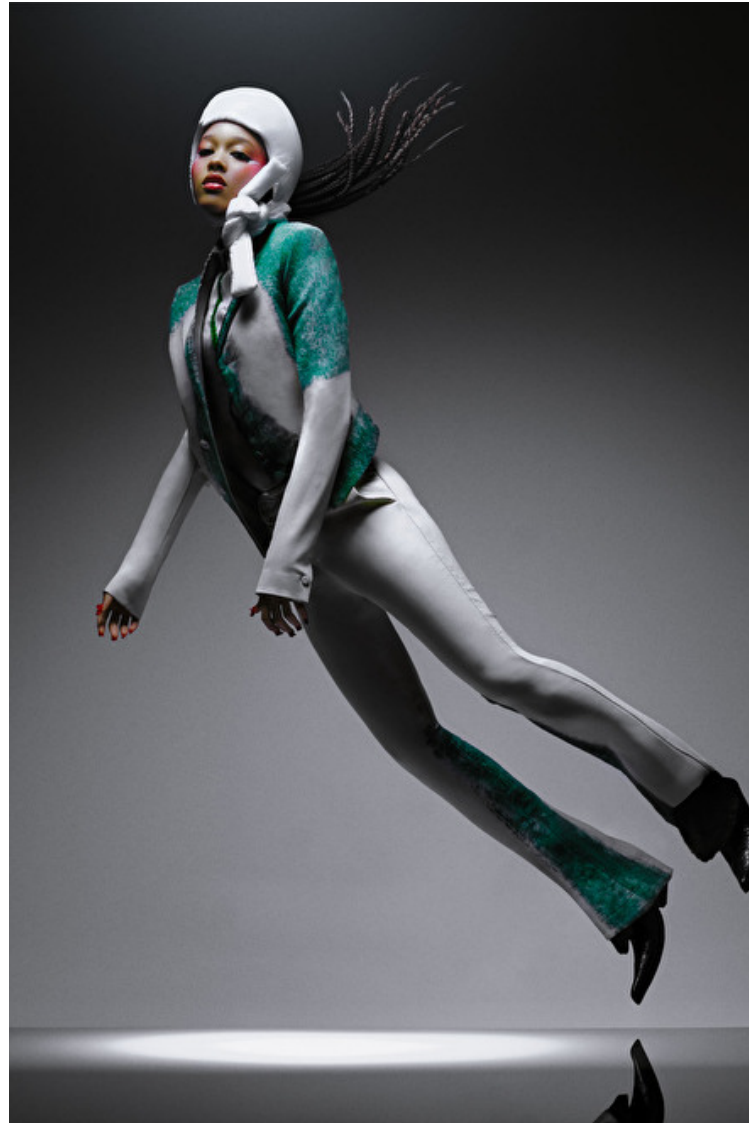

Bust 76cm / 30"

Waist 59cm / 23"

Hips 88cm / 34.5"

Shoes EU/US/UK 40 / 9 / 7

Eyes Brown

Hair Brown

Select

MODEL MANAGEMENT