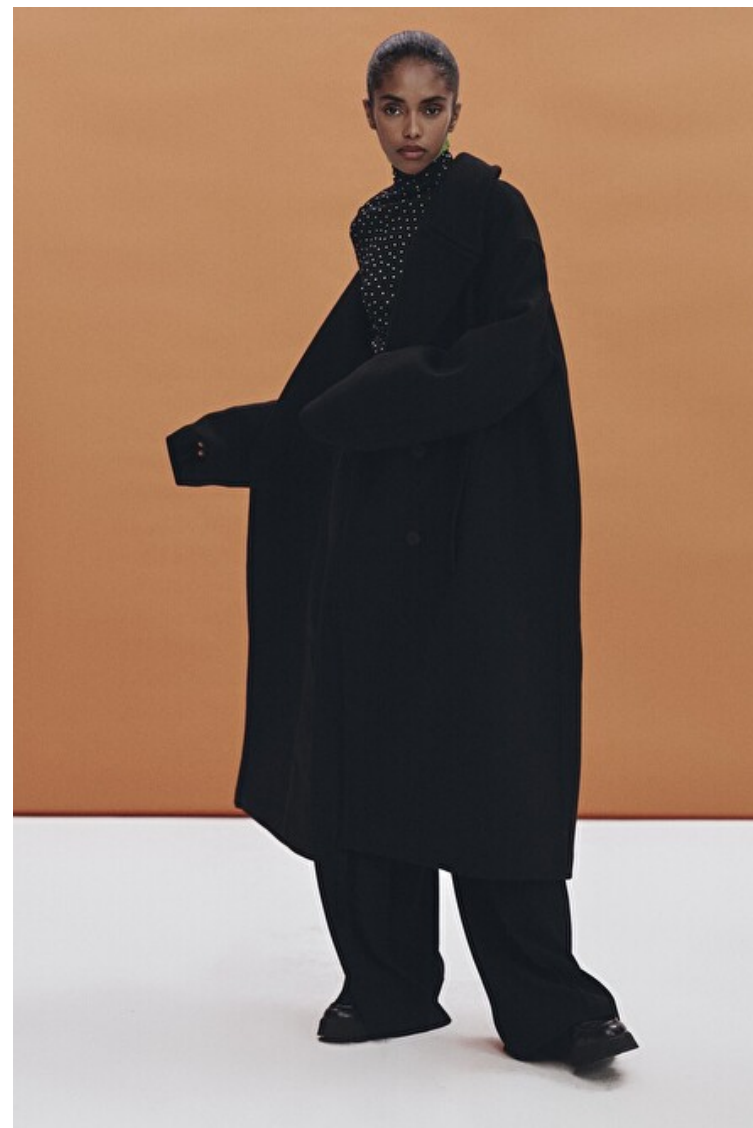

Mekdalawit

Height 175cm / 5' 9.0"

Bust 78cm / 30.5"

Waist 58cm / 23"

Hips 89cm / 35"

Shoes EU/US/UK 38 / 7.5 / 5

Eyes Brown

Hair Dark brown