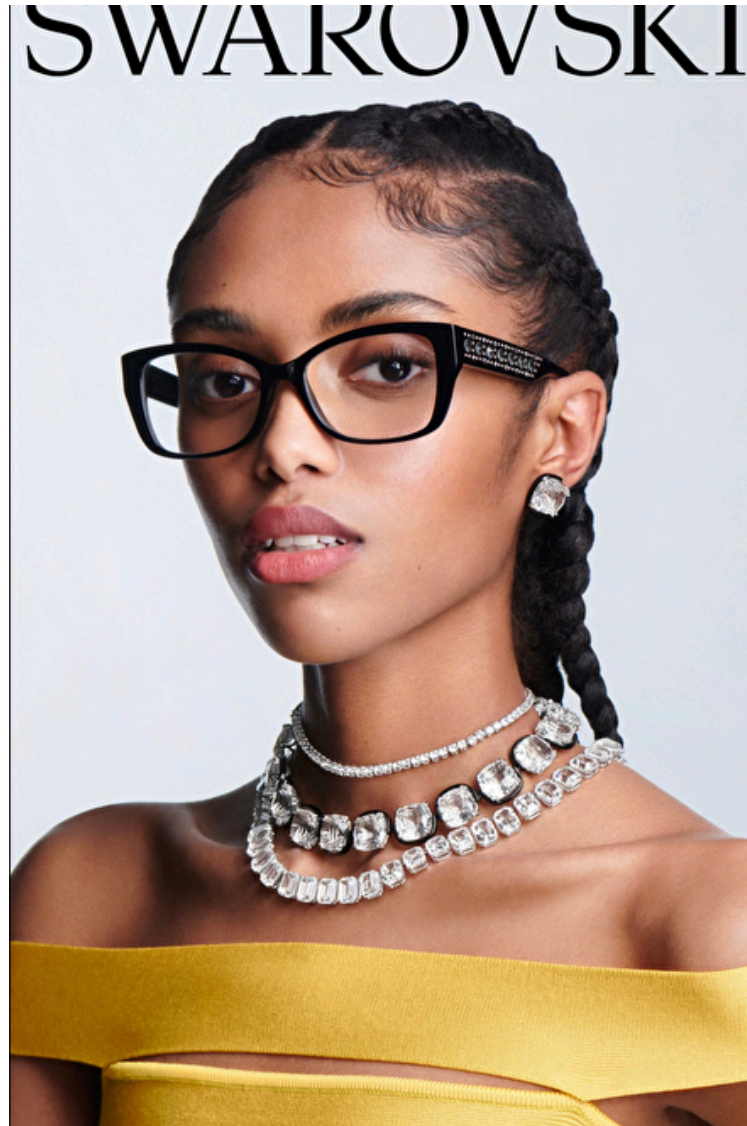

Select

MODEL MANAGEMENT

Grev Turegatan 18, Stockholm, 00000, Sweden, Sweden

Phone: 08-545 866 66 Email: info.stockholm@selectmodel.com Website: <https://www.selectmodel.com/>

Mekdalawit

Height 175cm / 5' 9.0"

Bust 78cm / 30.5"

Waist 58cm / 23"

Hips 89cm / 35"

Shoes EU/US/UK 38 / 7.5 / 5

Eyes Brown

Hair Dark brown