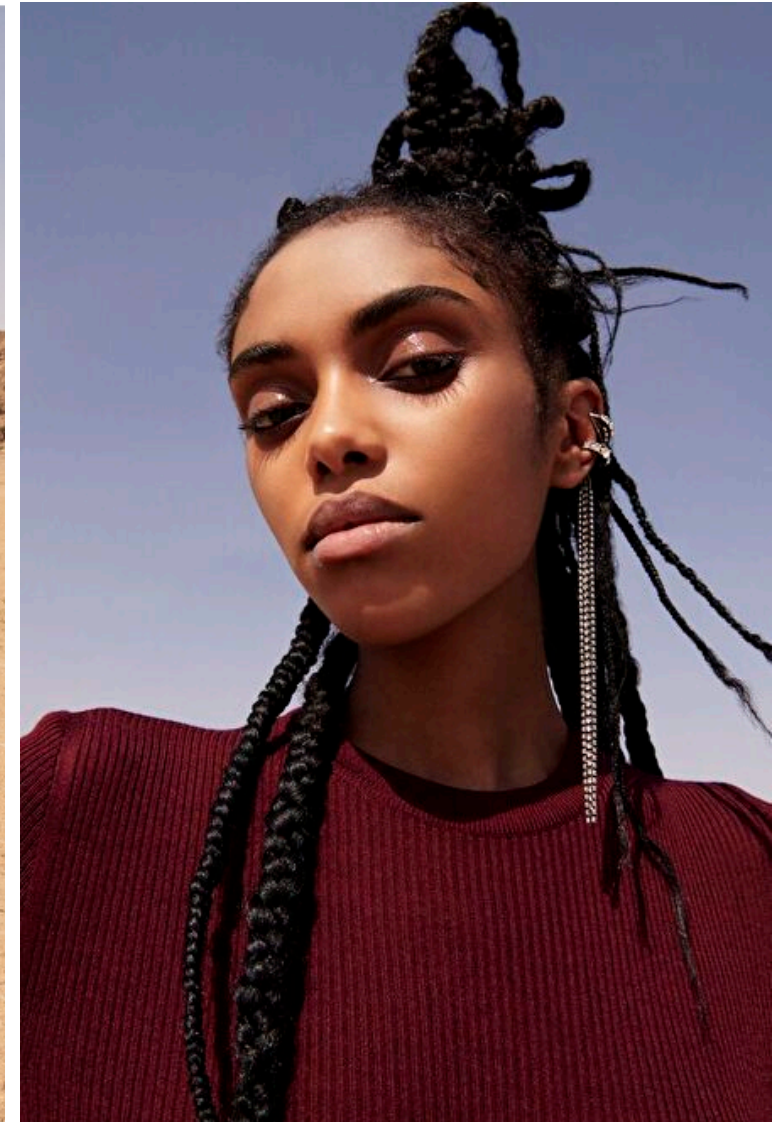

Mekdalawit

Height 175cm / 5' 9.0"

Bust 78cm / 30.5"

Waist 58cm / 23"

Hips 89cm / 35"

Shoes EU/US/UK 38 / 7.5 / 5

Eyes Brown

Hair Dark brown