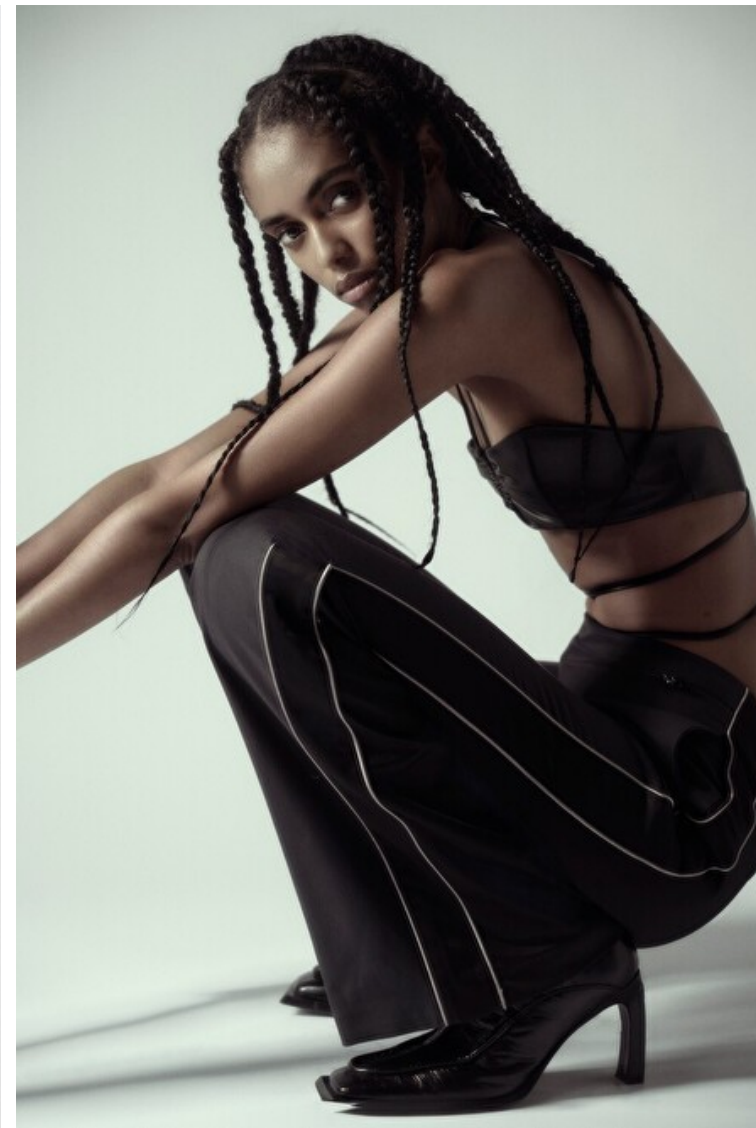

Select

MODEL MANAGEMENT

Grev Turegatan 18, Stockholm, 11446, Stockholm, Sweden

Phone: 08-545 866 66 Email: info.stockholm@selectmodel.com Website: <https://www.selectmodel.com/>

Mekdalawit

Height 175cm / 5' 9.0"

Bust 78cm / 30.5"

Waist 58cm / 23"

Hips 89cm / 35"

Shoes EU/US/UK 38 / 7.5 / 5

Eyes Brown

Hair Dark brown