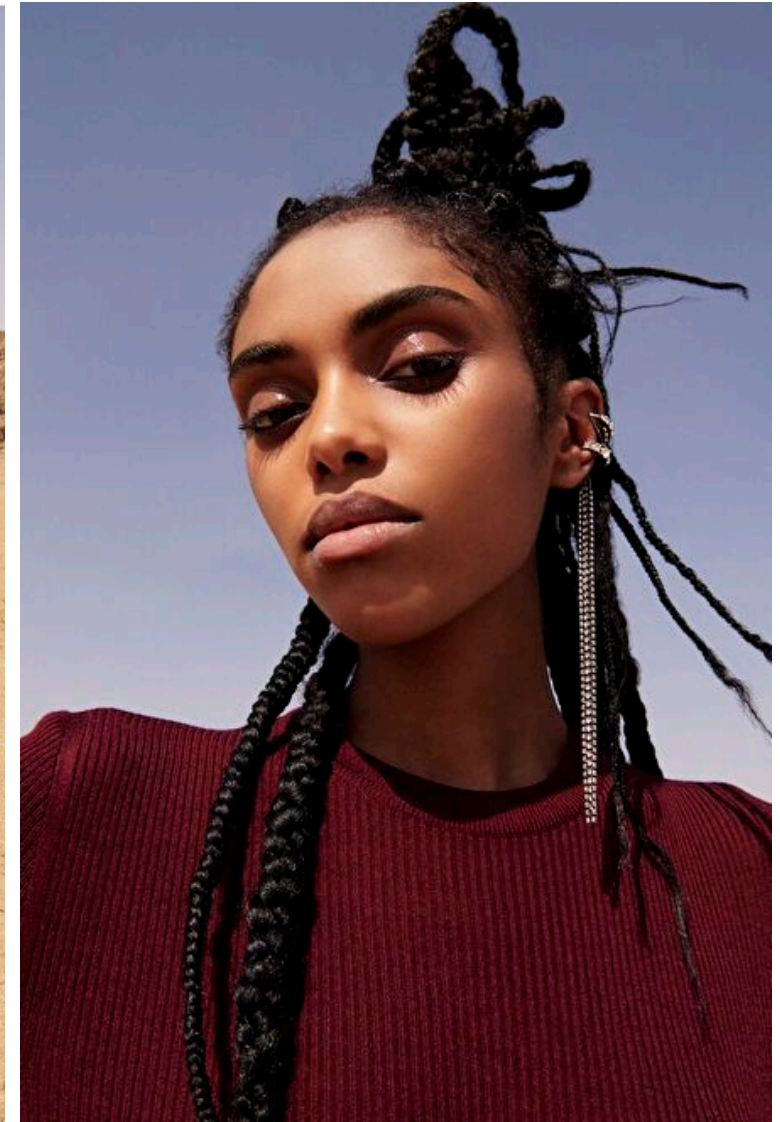

Mekdalawit

Height 175cm / 5' 9.0"

Bust 78cm / 30.5"

Waist 58cm / 23"

Hips 89cm / 35"

Shoes EU/US/UK 38 / 7.5 / 5

Eyes Brown

Hair Dark brown