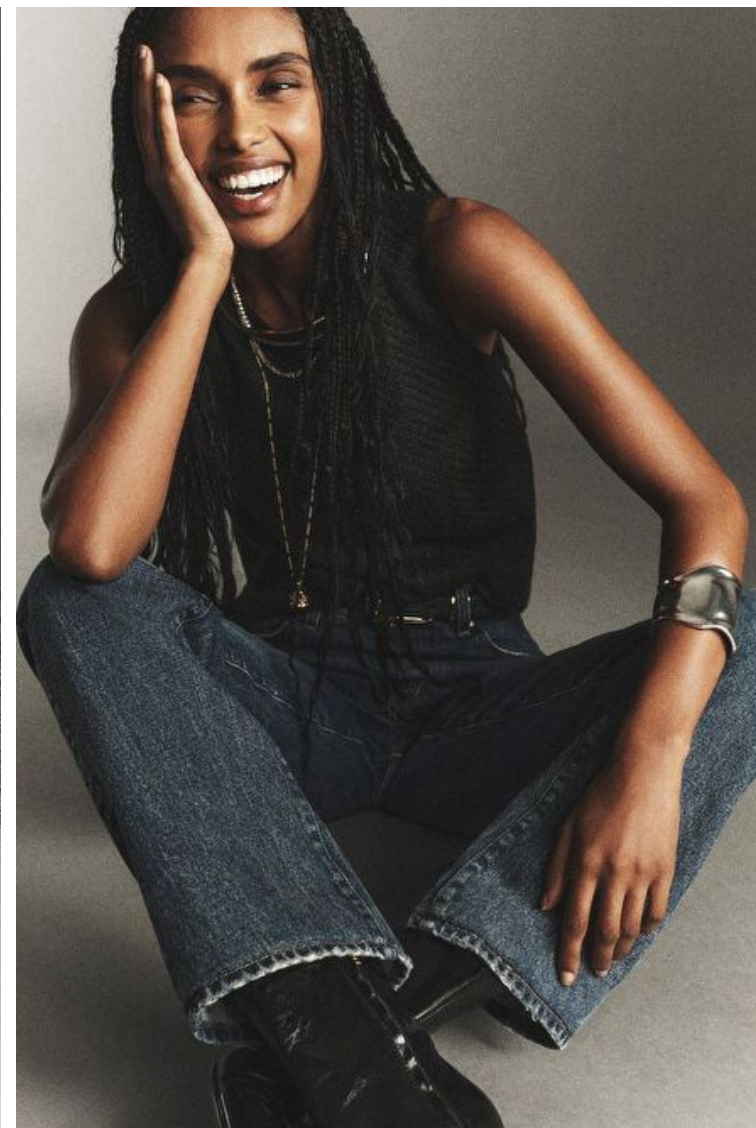

Waist 58cm / 23"

Hips 89cm / 35"

Shoes EU/US/UK 38 / 7.5 / 5

Eyes Brown

Hair Dark brown

Select

MODEL MANAGEMENT

Grev Turegatan 18, Stockholm, 11446, Stockholm, Sweden