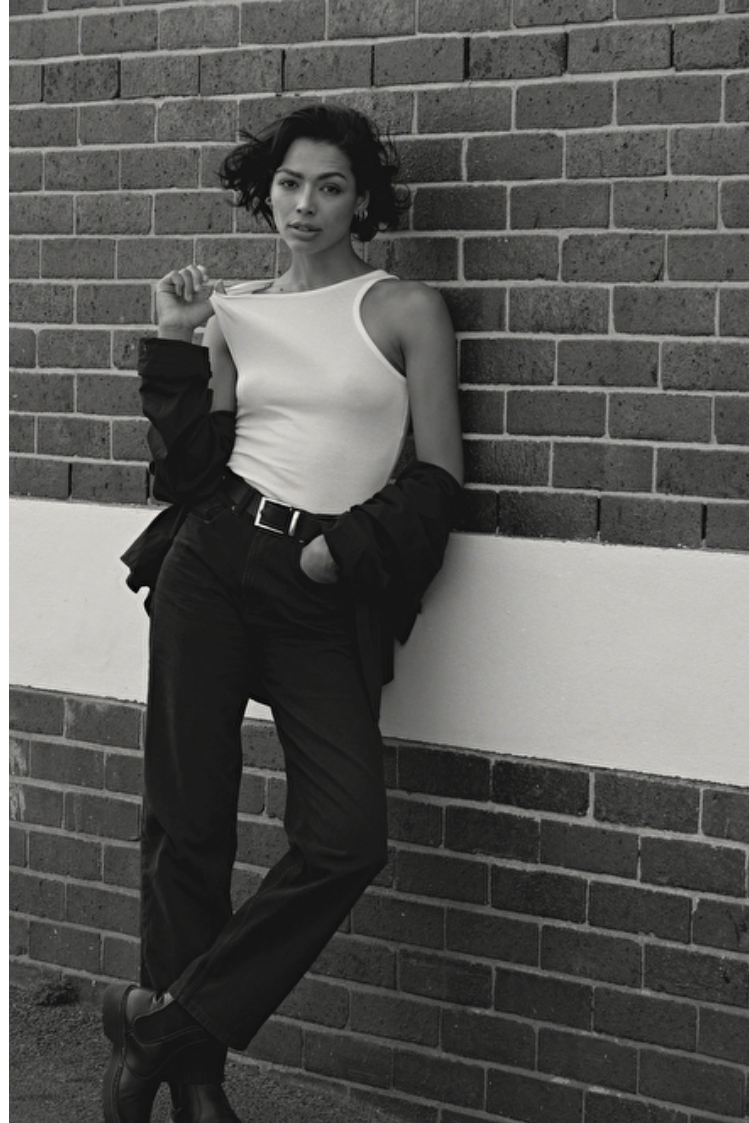

Select

MODEL MANAGEMENT

Grev Turegatan 18, Stockholm, 00000, Sweden, Sweden

Phone: 08-545 866 66 Email: info.stockholm@selectmodel.com Website: <https://www.selectmodel.com/>

Melissa Magiera

Height 177cm / 5' 9.5"

Bust 86cm / 34"

Waist 66cm / 26"

Hips 93cm / 36.5"

Shoes EU/US/UK 39 / 8 / 6

Eyes Brown

Hair Brown