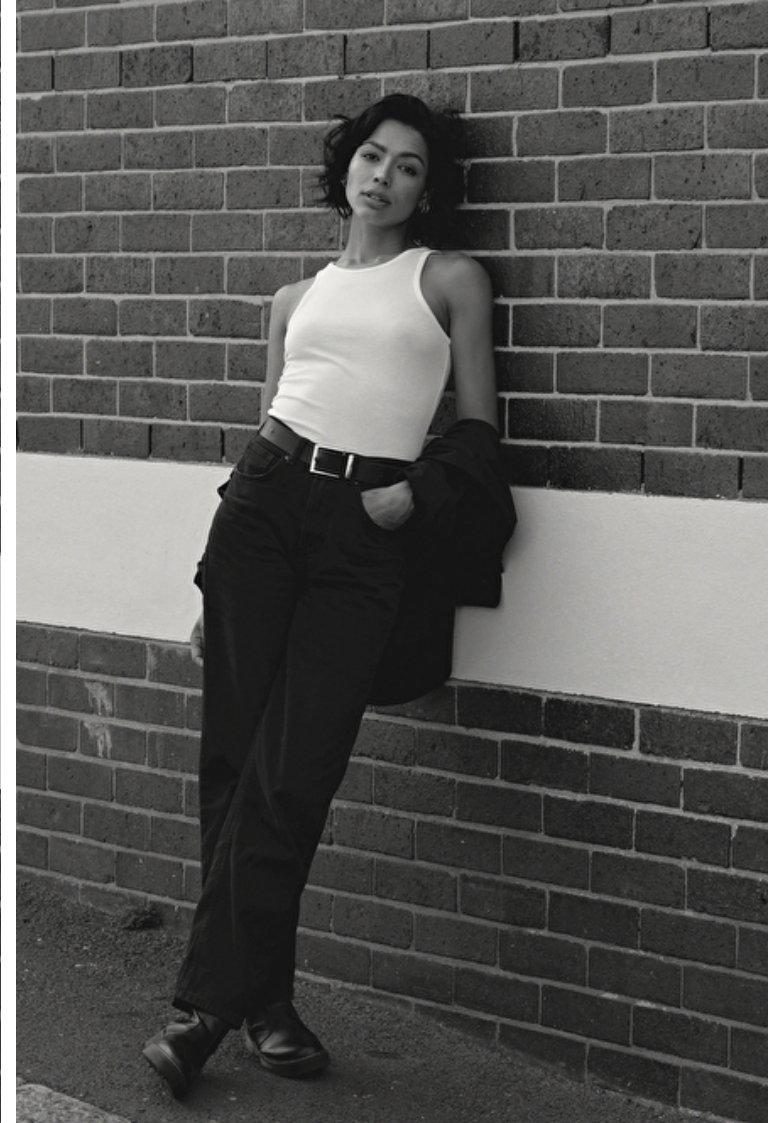

Select

MODEL MANAGEMENT

Grev Turegatan 18, Stockholm, 00000, Sweden, Sweden

Phone: 08-545 866 66 Email: info.stockholm@selectmodel.com Website: <https://www.selectmodel.com/>

Melissa Magiera

Height 177cm / 5' 9.5"

Bust 86cm / 34"

Waist 66cm / 26"

Hips 93cm / 36.5"

Shoes EU/US/UK 39 / 8 / 6

Eyes Brown

Hair Brown