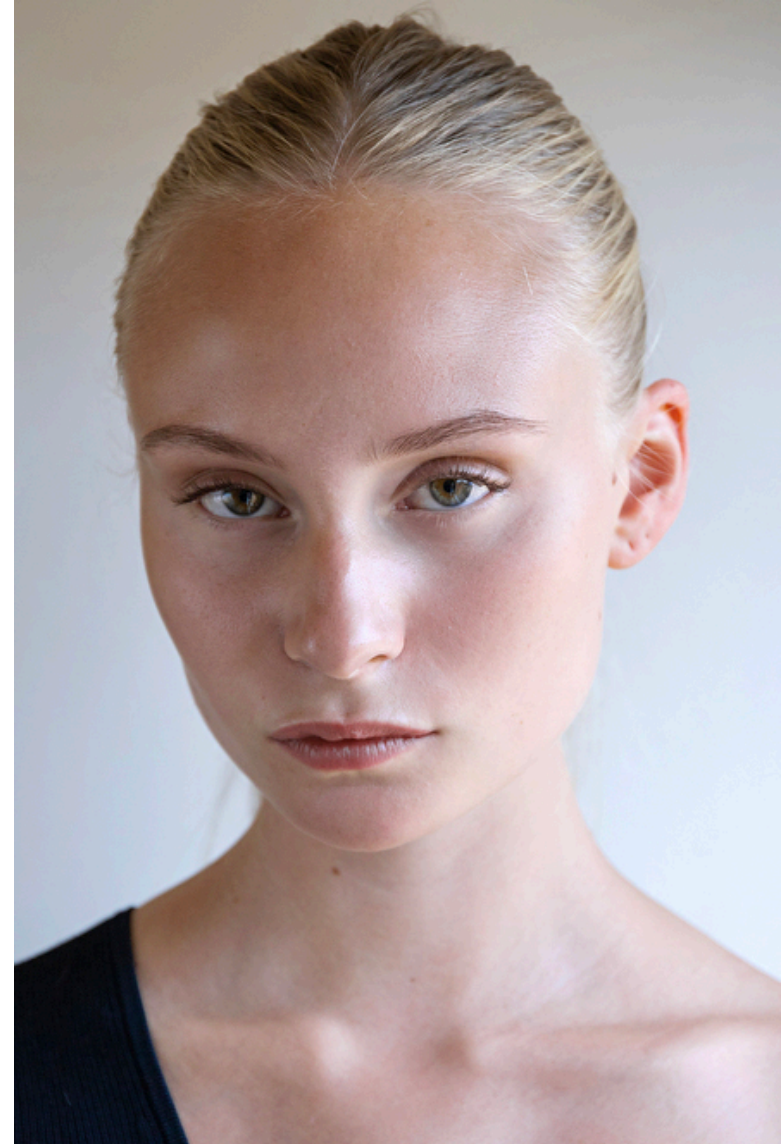

Mika Gedin

Height 179cm / 5' 10.5"

Bust 74cm / 29"

Waist 59cm / 23"

Hips 87cm / 34.5"

Shoes EU/US/UK 38 / 7.5 / 5

Eyes Green brown

Hair Blond

Bust 74cm / 29"

Waist 59cm / 23"

Hips 87cm / 34.5"

Shoes EU/US/UK 38 / 7.5 / 5

Eyes Green brown

Hair Blond

Mika Gedin

Height 179cm / 5' 10.5"

Bust 74cm / 29"

Waist 59cm / 23"

Hips 87cm / 34.5"

Shoes EU/US/UK 38 / 7.5 / 5

Eyes Green brown

Hair Blond

Select

MODEL MANAGEMENT