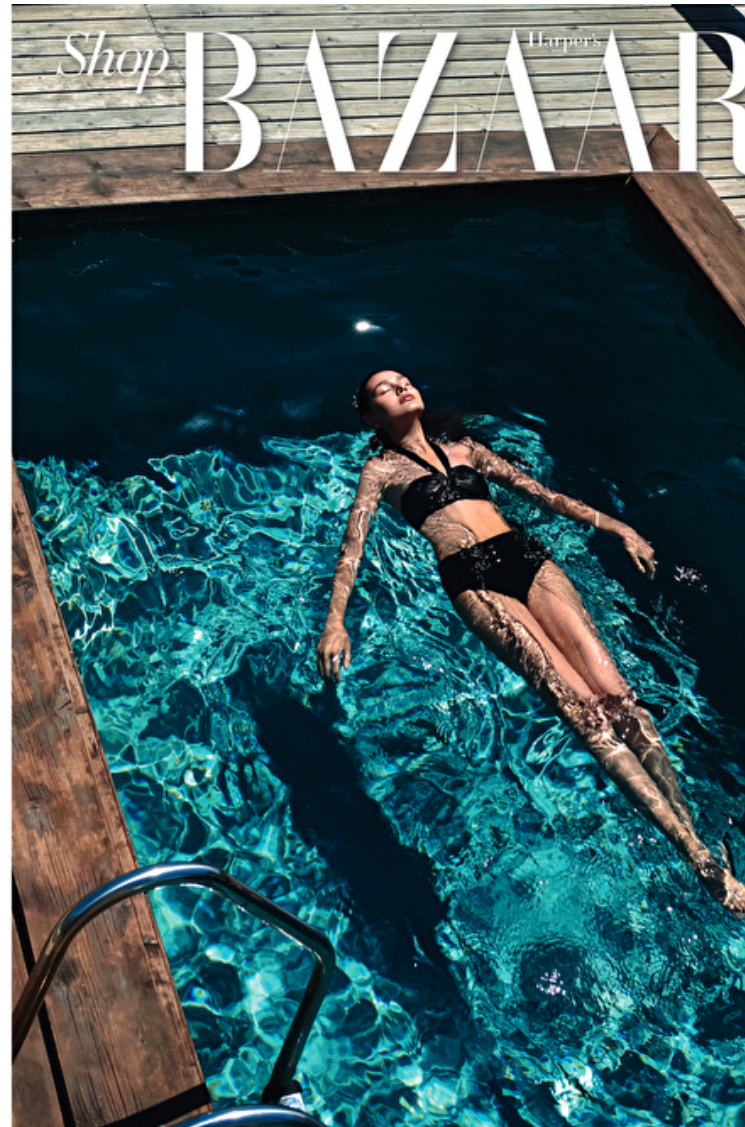

## Militsa Borisova

Height 179cm / 5' 10.5"

Bust 78cm / 30.5"

Waist 60cm / 23.5"

Hips 89cm / 35"

Shoes EU/US/UK 40 / 9 / 7

Eyes Brown

Hair Brown