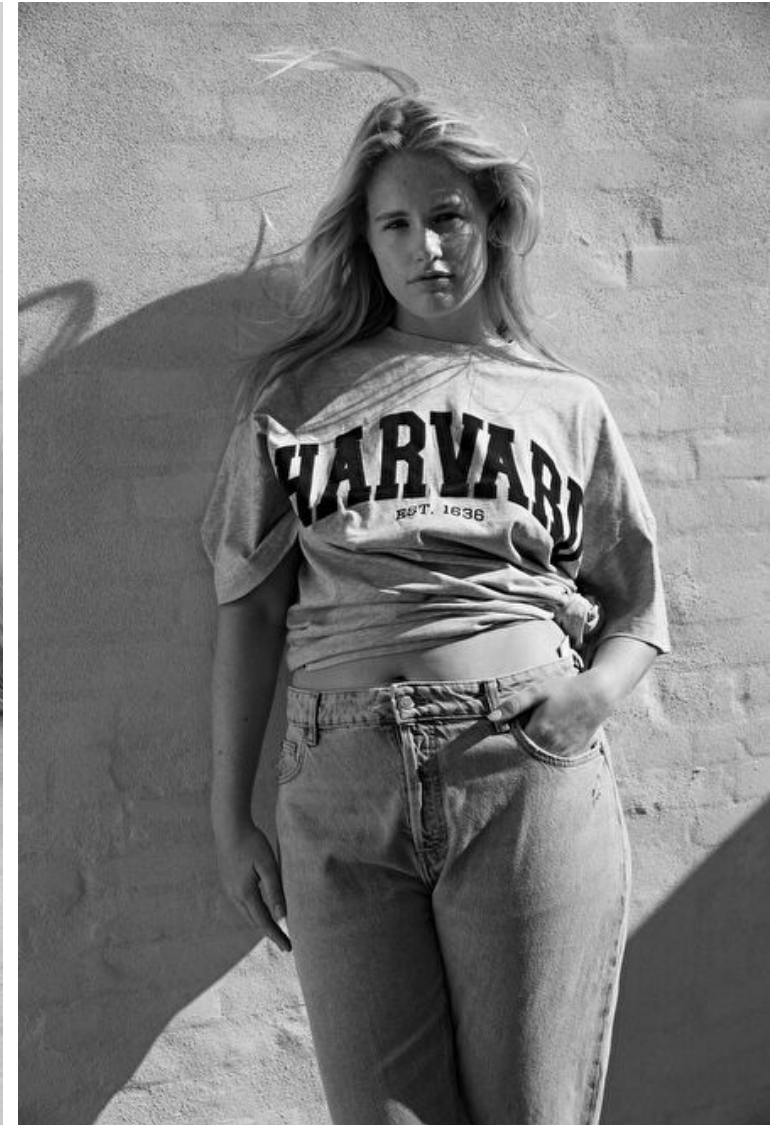

Waist 76cm / 30"

Hips 111cm / 43.5"

Shoes EU/US/UK 39 / 8 / 6

Eyes Blue green

Hair Blond

Select

MODEL MANAGEMENT

Grev Turegatan 18, Stockholm, 00000, Sweden, Sweden