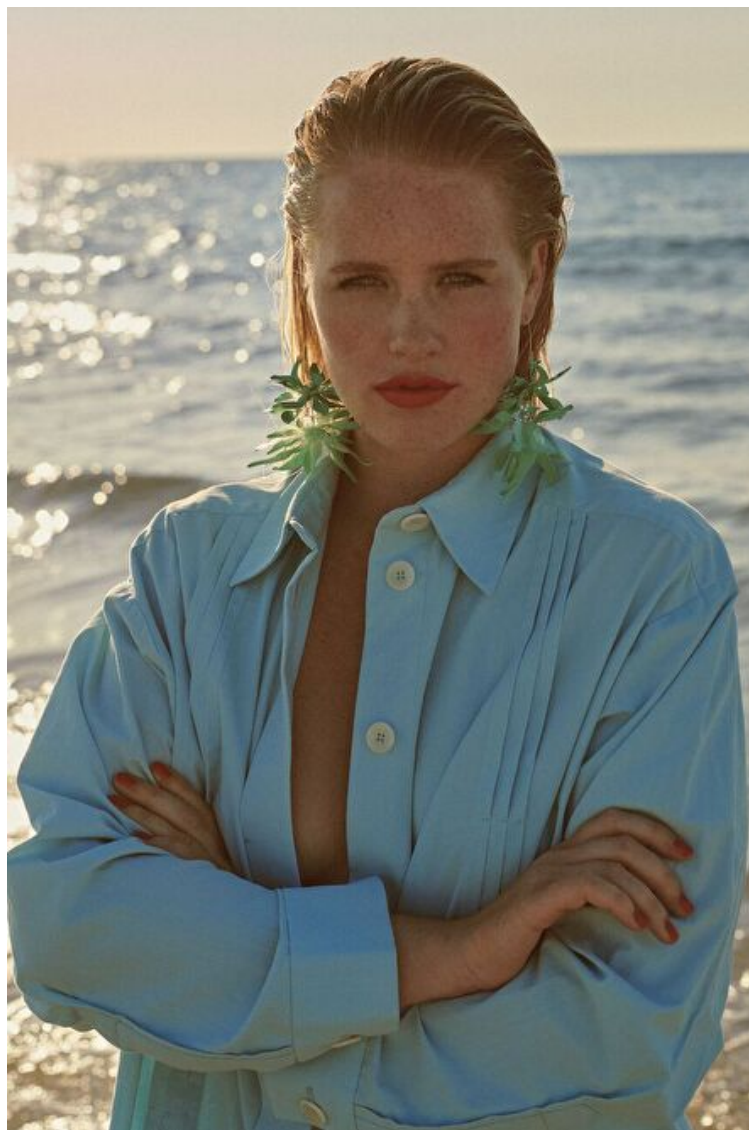

Bust 100cm / 39.5"

Waist 76cm / 30"

Hips 111cm / 43.5"

Shoes EU/US/UK 39 / 8 / 6

Eyes Blue green

Hair Blond

Select

MODEL MANAGEMENT