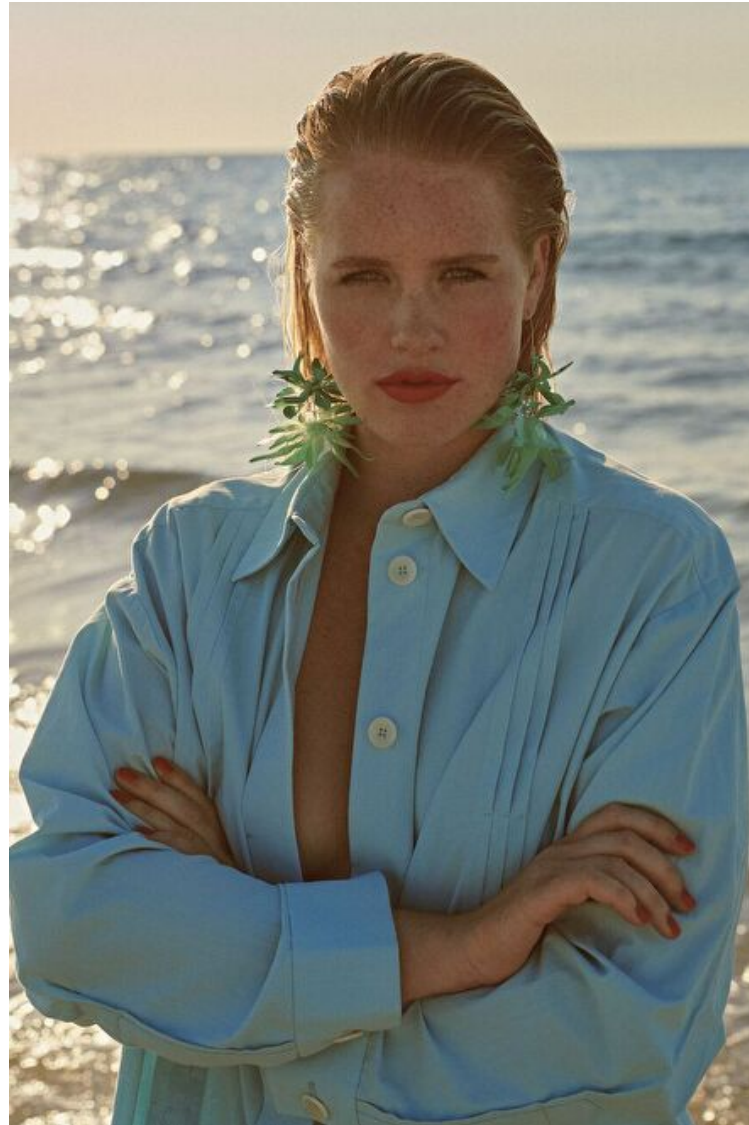

Bust 100cm / 39.5"

Waist 76cm / 30"

Hips 111cm / 43.5"

Shoes EU/US/UK 39 / 8 / 6

Eyes Blue green

Hair Blond

Select

MODEL MANAGEMENT