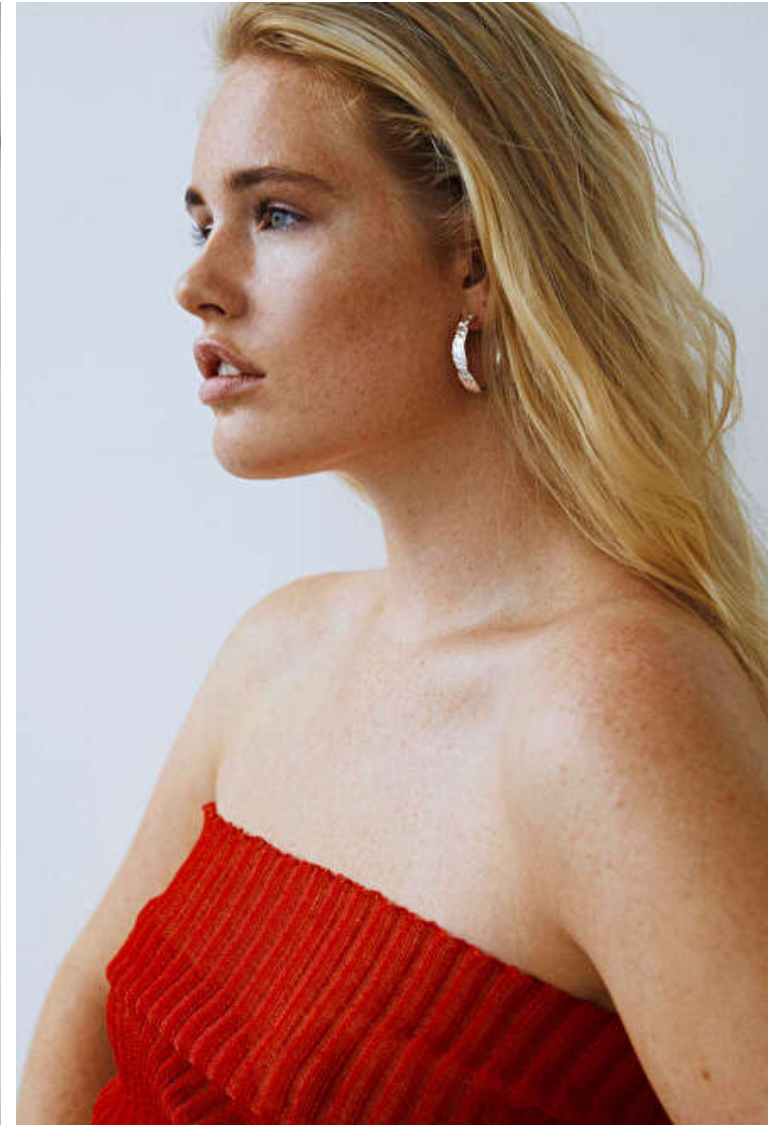

Select

MODEL MANAGEMENT

Grev Turegatan 18, Stockholm, 00000, Sweden, Sweden

Phone: 08-545 866 66 Email: info.stockholm@selectmodel.com Website: <https://www.selectmodel.com/>

Mille Berg

Height 176cm / 5' 9.5"

Bust 100cm / 39.5"

Waist 76cm / 30"

Hips 111cm / 43.5"

Shoes EU/US/UK 39 / 8 / 6

Eyes Blue green

Hair Blond