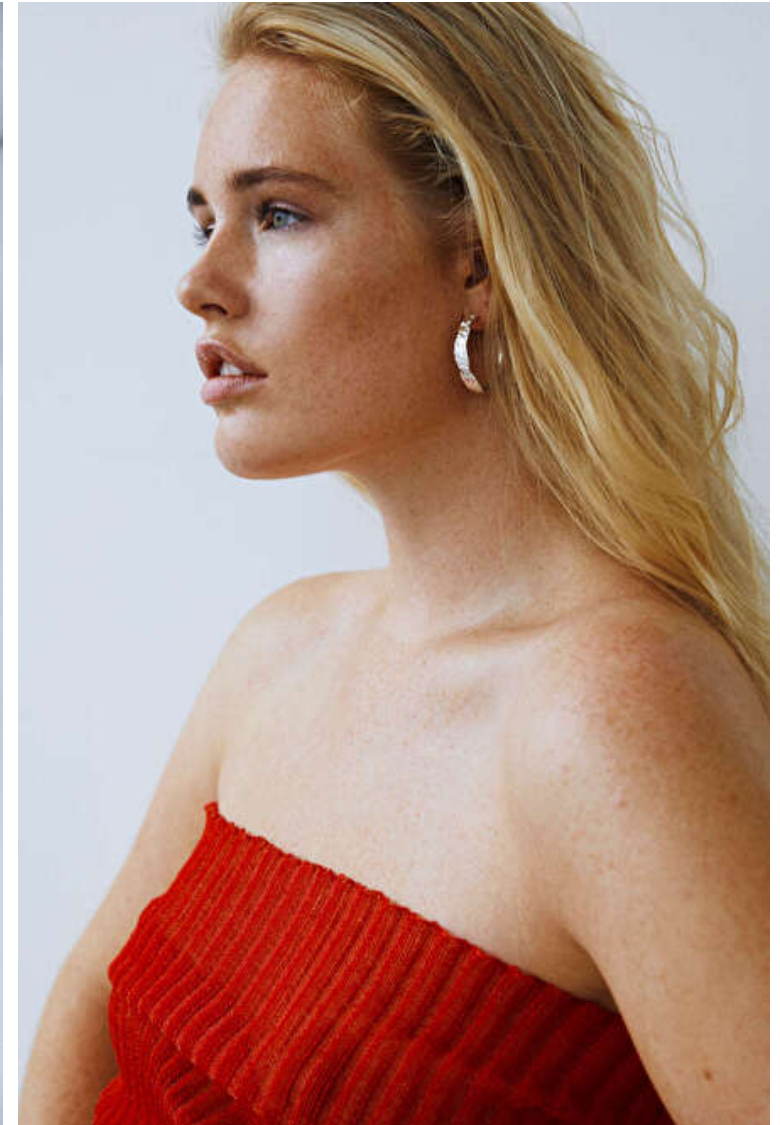

Select

MODEL MANAGEMENT

Grev Turegatan 18, Stockholm, 00000, Sweden, Sweden

Phone: 08-545 866 66 Email: info.stockholm@selectmodel.com Website: <https://www.selectmodel.com/>

Mille Berg

Height 176cm / 5' 9.5"

Bust 100cm / 39.5"

Waist 76cm / 30"

Hips 111cm / 43.5"

Shoes EU/US/UK 39 / 8 / 6

Eyes Blue green

Hair Blond