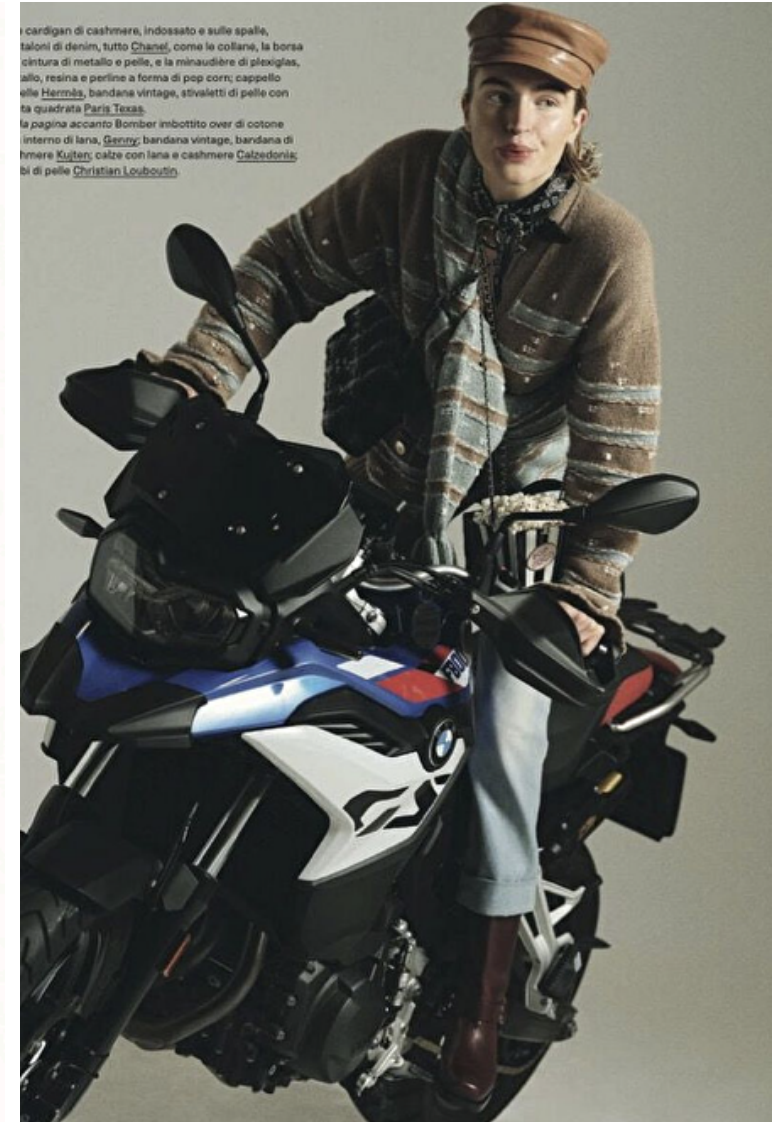

## Mimi Thoma

Height 180cm / 5' 11.0"

Bust 82cm / 32.5"

Waist 63cm / 25"

Hips 90cm / 35.5"

Shoes EU/US/UK 40 / 9 / 7

Eyes Blue green

Hair Strawberry blonde