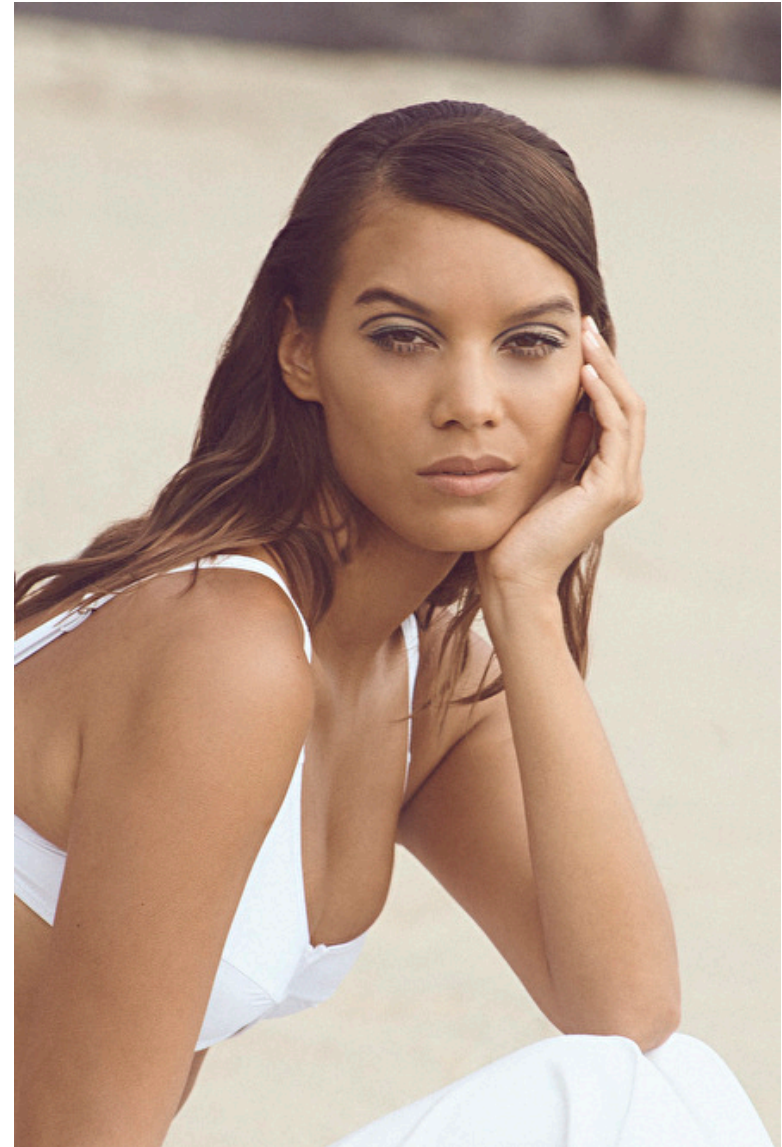

## Mimmi Alexandersson

Height 175cm / 5' 9.0"

Bust 84cm / 33"

Waist 60cm / 23.5"

Hips 91cm / 36"

Shoes EU/US/UK 39 / 8 / 6

Eyes Brown

Hair Brown