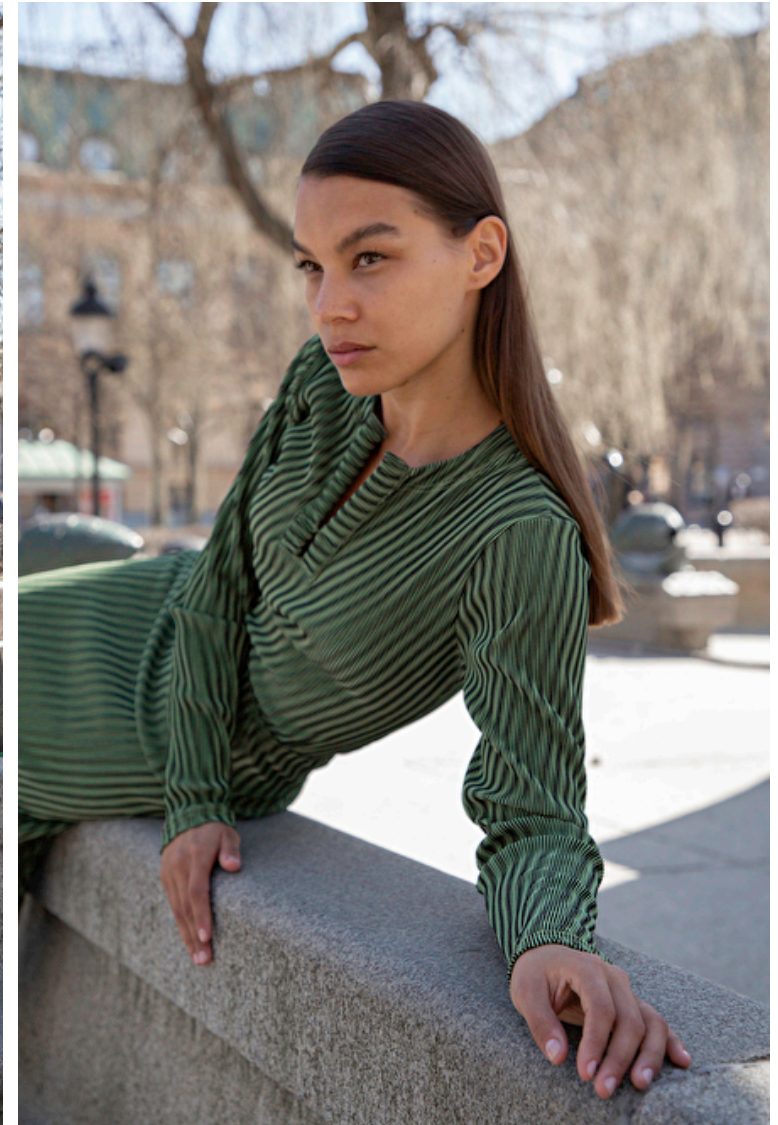

Select

MODEL MANAGEMENT

Grev Turegatan 18, Stockholm, 00000, Sweden, Sweden

Phone: 08-545 866 66 Email: info.stockholm@selectmodel.com Website: <https://www.selectmodel.com/>

Mimmi Alexandersson

Height 175cm / 5' 9.0"

Bust 84cm / 33"

Waist 60cm / 23.5"

Hips 91cm / 36"

Shoes EU/US/UK 39 / 8 / 6

Eyes Brown

Hair Brown