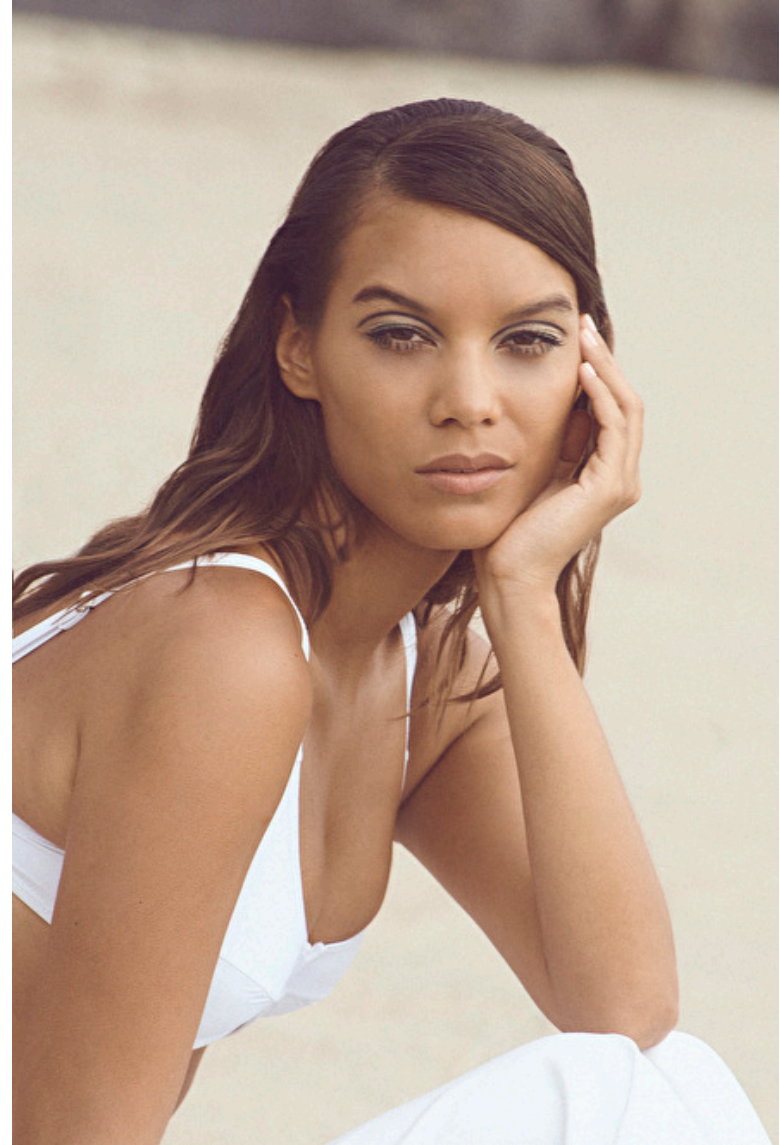

Mimmi Alexandersson

Height 175cm / 5' 9.0"

Bust 84cm / 33"

Waist 60cm / 23.5"

Hips 91cm / 36"

Shoes EU/US/UK 39 / 8 / 6

Eyes Brown

Hair Brown