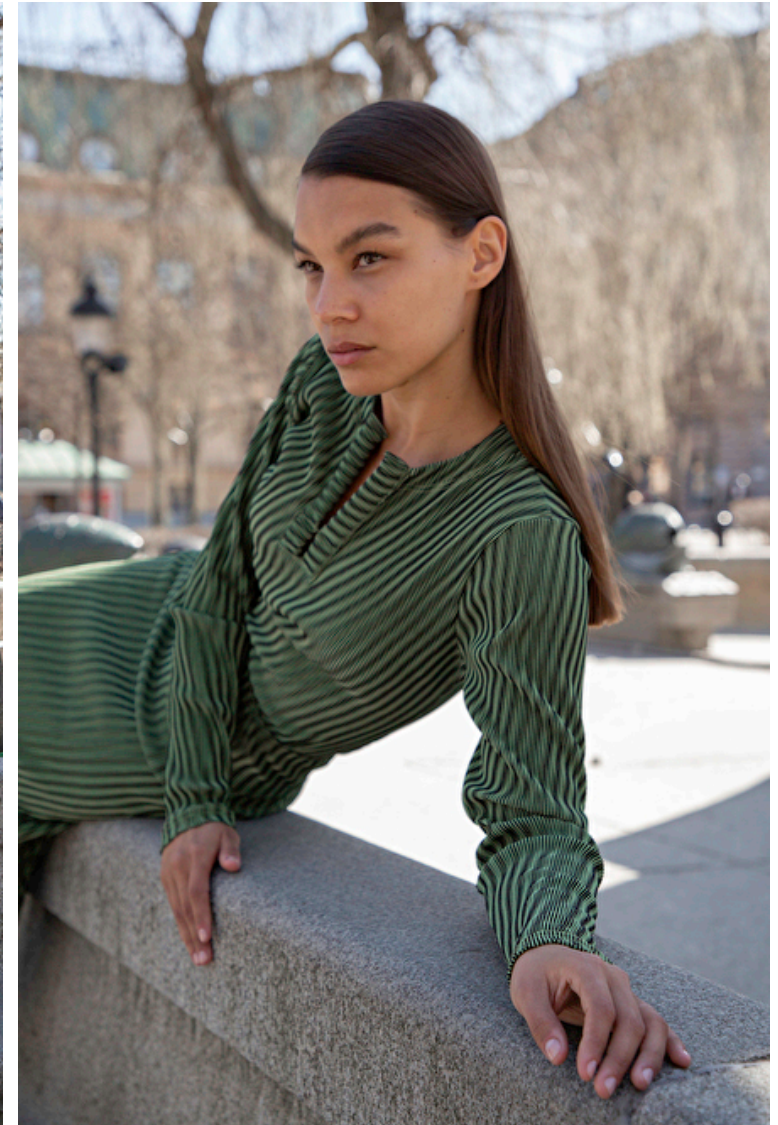

## Mimmi Alexandersson

Height 175cm / 5' 9.0"

Bust 84cm / 33"

Waist 60cm / 23.5"

Hips 91cm / 36"

Shoes EU/US/UK 39 / 8 / 6

Eyes Brown

Hair Brown