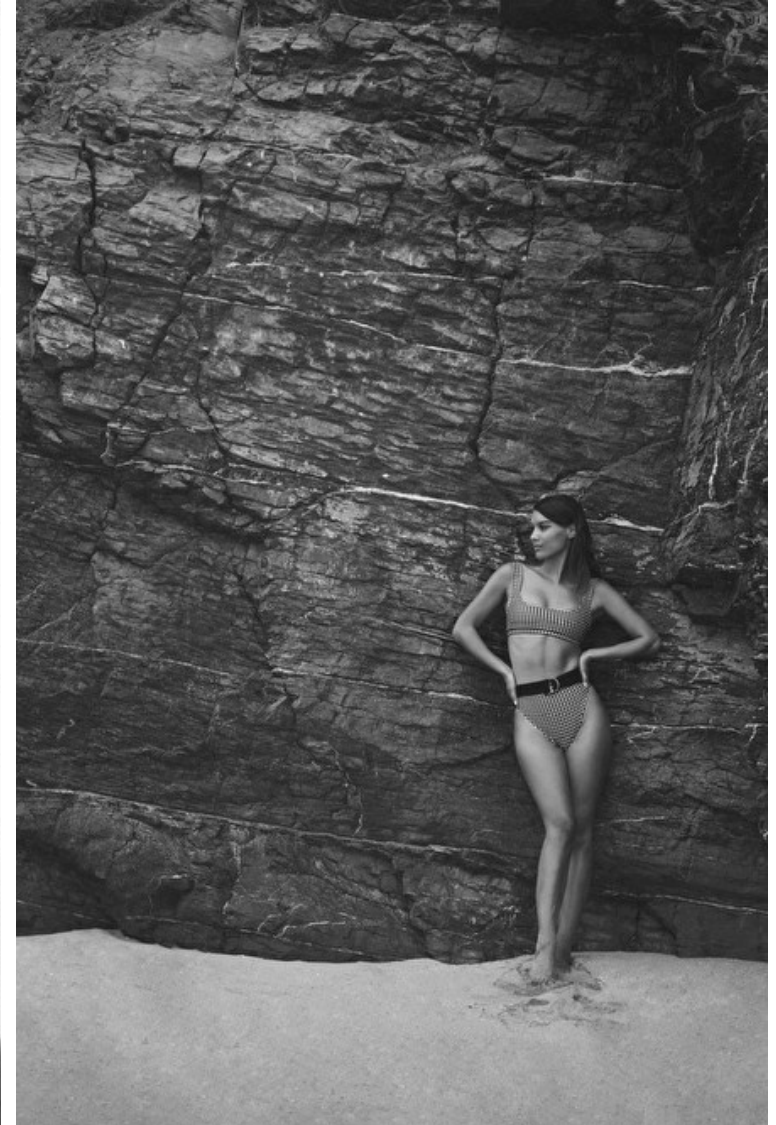

## Mimmi Alexandersson

Height 175cm / 5' 9.0"

Bust 84cm / 33"

Waist 60cm / 23.5"

Hips 91cm / 36"

Shoes EU/US/UK 39 / 8 / 6

Eyes Brown

Hair Brown