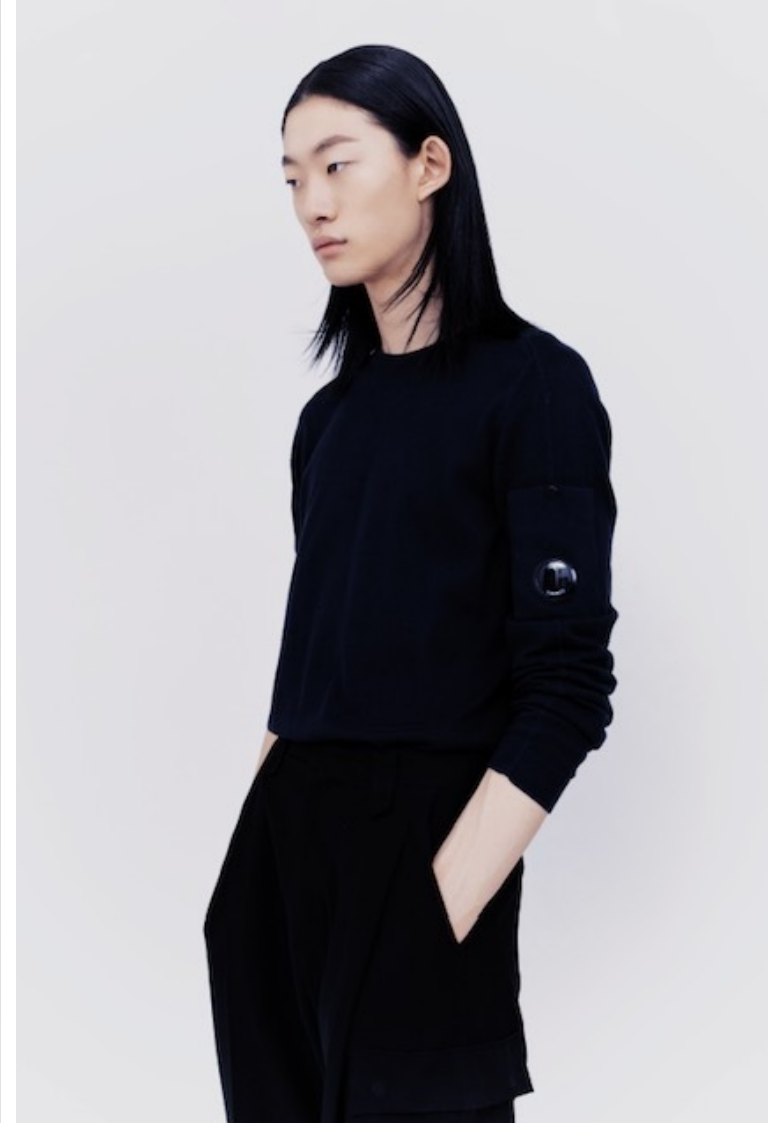

Size EU/US 42 / 12

Chest 90cm / 35.5"

Waist 70cm / 27.5"

Hips 92cm / 36"

Eyes Brown

Hair Black

Select

MODEL MANAGEMENT