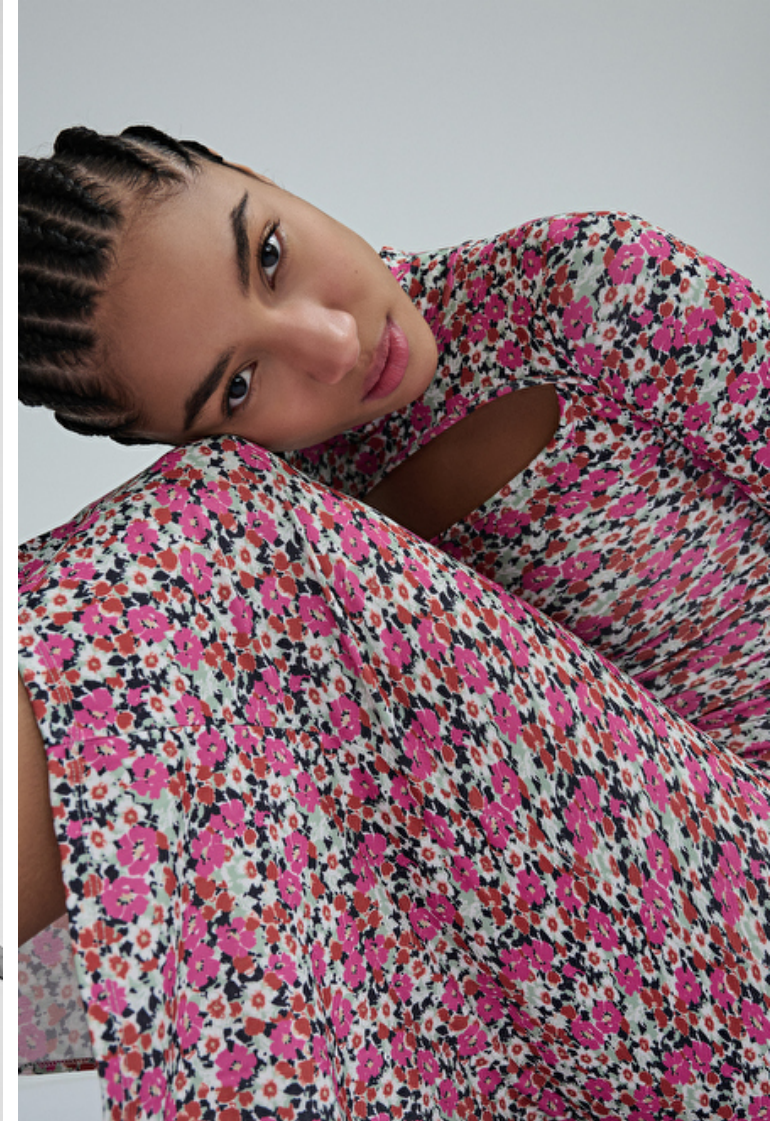

Mirian Quadros

Height 177cm / 5' 9.5"

Bust 81cm / 32"

Waist 62cm / 24.5"

Hips 90cm / 35.5"

Shoes EU/US/UK 38 / 7.5 / 5

Eyes Brown

Hair Dark brown