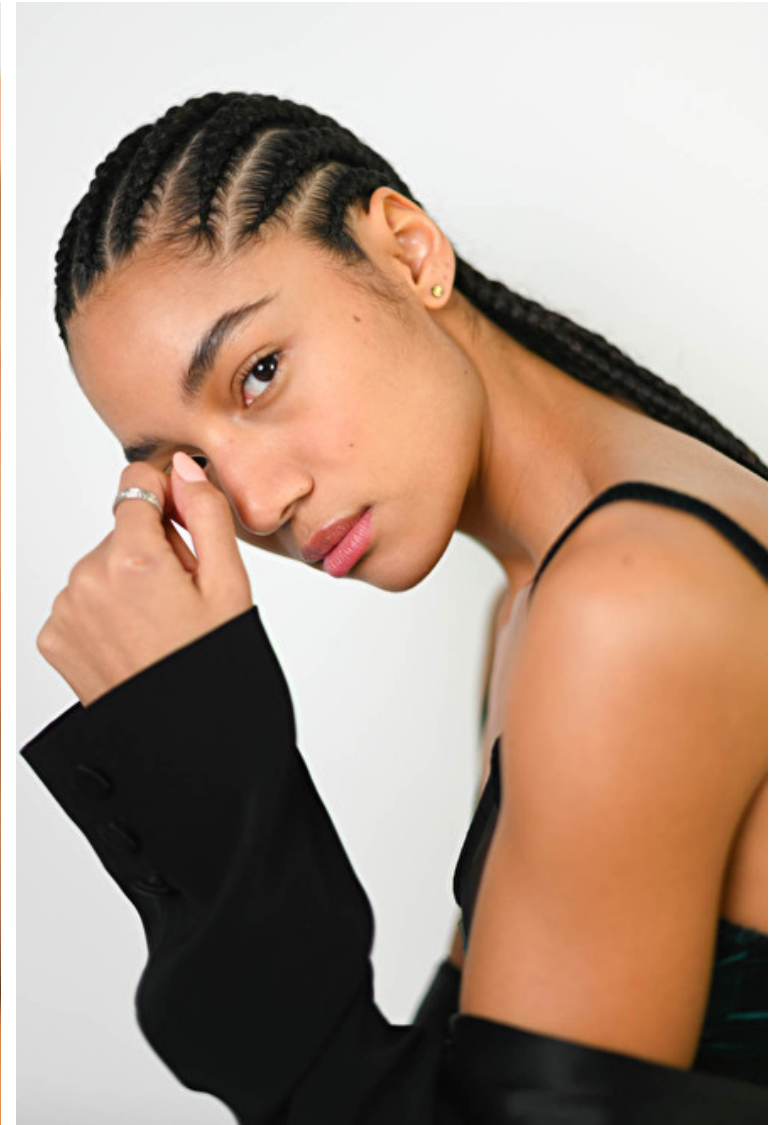

Bust 81cm / 32"

Waist 62cm / 24.5"

Hips 90cm / 35.5"

Shoes EU/US/UK 38 / 7.5 / 5

Eyes Brown

Hair Dark brown

Select

MODEL MANAGEMENT