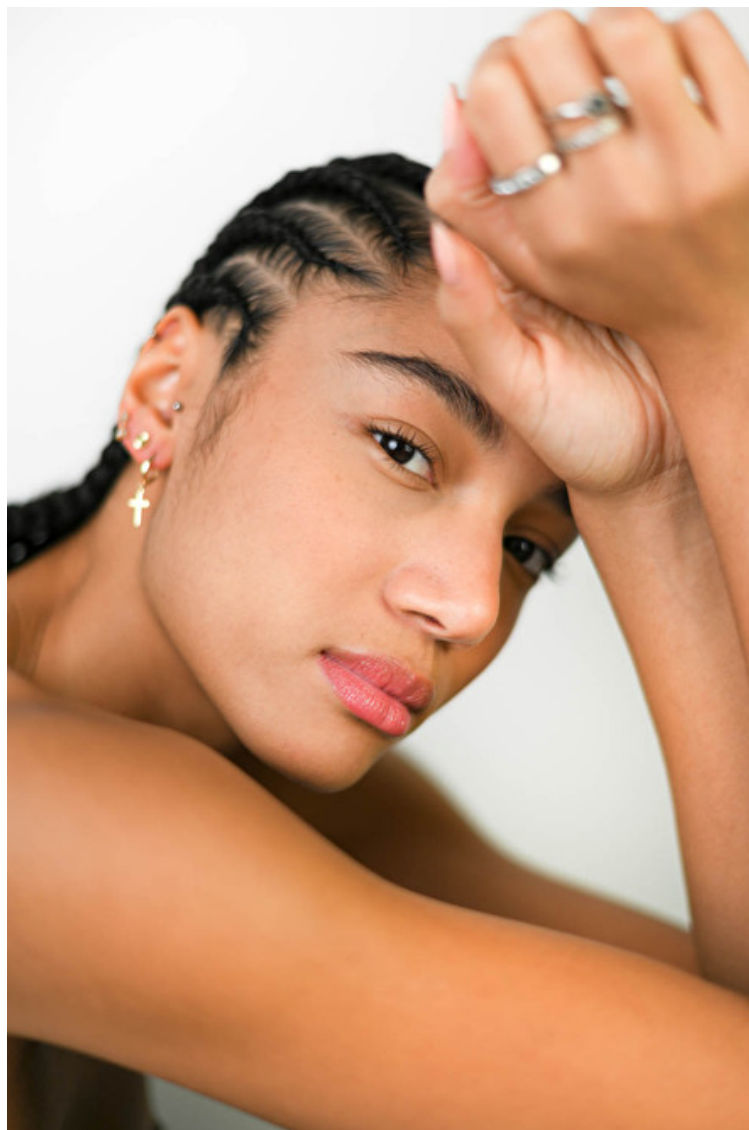

Waist 62cm / 24.5"

Hips 90cm / 35.5"

Shoes EU/US/UK 38 / 7.5 / 5

Eyes Brown

Hair Dark brown

Select

MODEL MANAGEMENT

Grev Turegatan 18, Stockholm, 00000, Sweden, Sweden