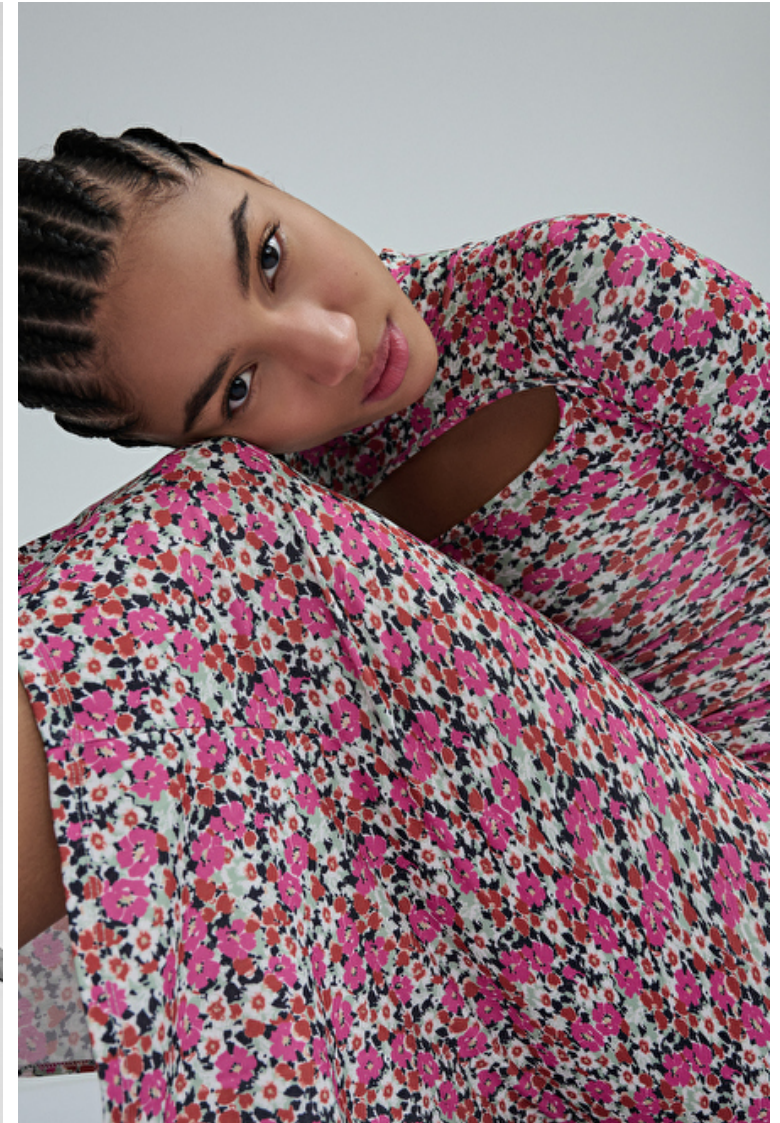

Mirian Quadros

Height 177cm / 5' 9.5"

Bust 81cm / 32"

Waist 62cm / 24.5"

Hips 90cm / 35.5"

Shoes EU/US/UK 38 / 7.5 / 5

Eyes Brown

Hair Dark brown