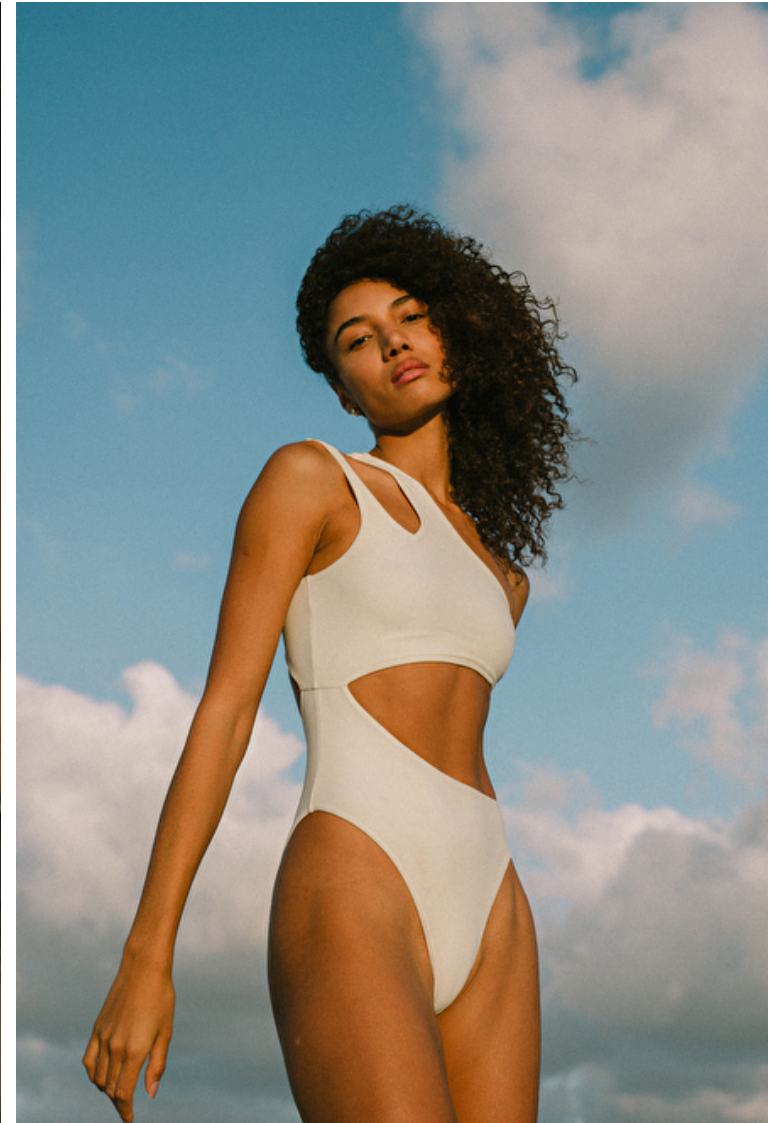

Select

MODEL MANAGEMENT

Grev Turegatan 18, Stockholm, 00000, Sweden, Sweden

Phone: 08-545 866 66 Email: info.stockholm@selectmodel.com Website: <https://www.selectmodel.com/>

Mirian Quadros

Height 177cm / 5' 9.5"

Bust 81cm / 32"

Waist 62cm / 24.5"

Hips 90cm / 35.5"

Shoes EU/US/UK 38 / 7.5 / 5

Eyes Brown

Hair Dark brown