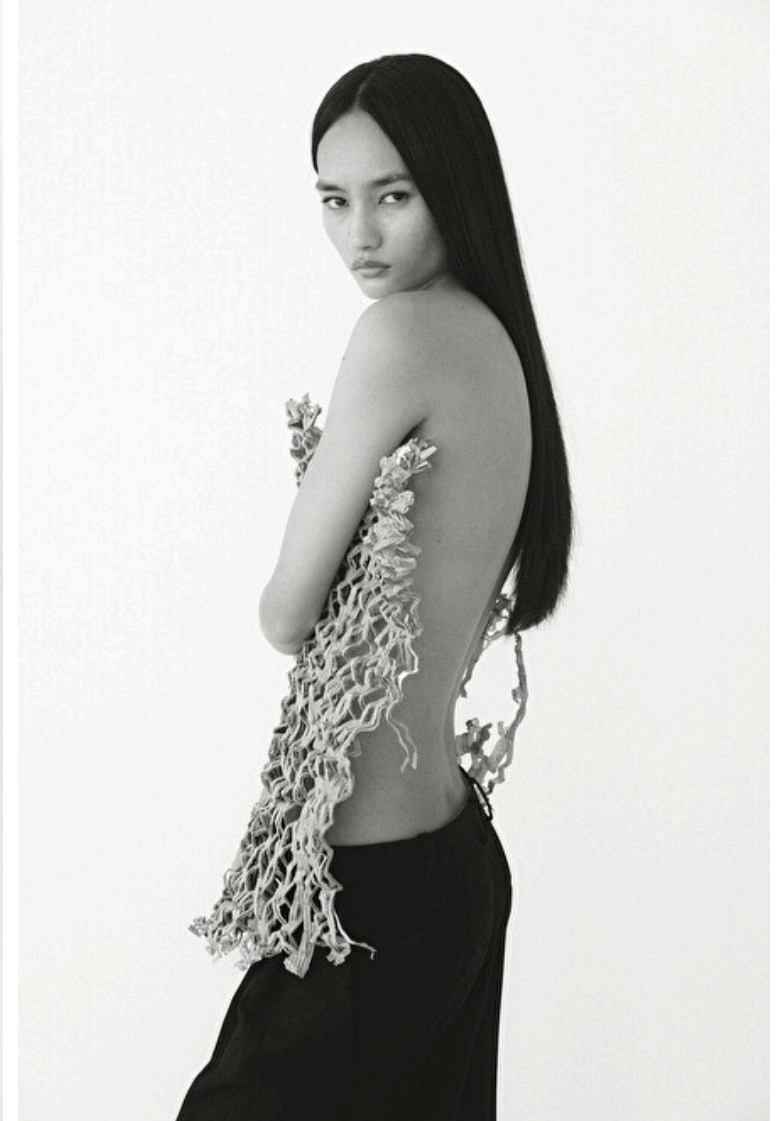

Select

MODEL MANAGEMENT

Grev Turegatan 18, Stockholm, 00000, Sweden, Sweden

Phone: 08-545 866 66 Email: info.stockholm@selectmodel.com Website: <https://www.selectmodel.com/>

MONA BHUJEL

Height 177cm / 5' 9.5"

Bust 76cm / 30"

Waist 60cm / 23.5"

Hips 86cm / 34"

Shoes EU/US/UK 38 / 7.5 / 5

Eyes Dark brown

Hair Black