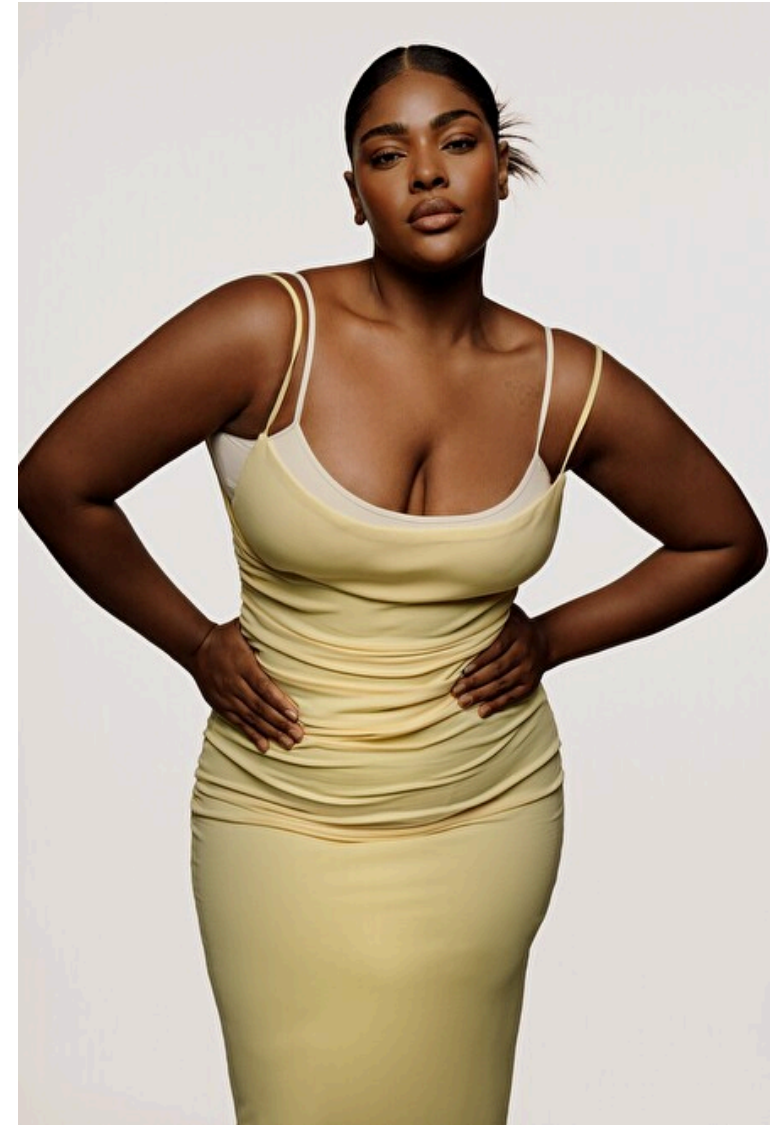

## Nahuane Drumond

Height 174cm / 5' 8.5"

Size EU/US 44 / 14

Bust 104cm / 41"

Waist 91cm / 36"

Hips 119cm / 47"

Shoes EU/US/UK 39 / 8 / 6

Eyes Brown

Hair Brown