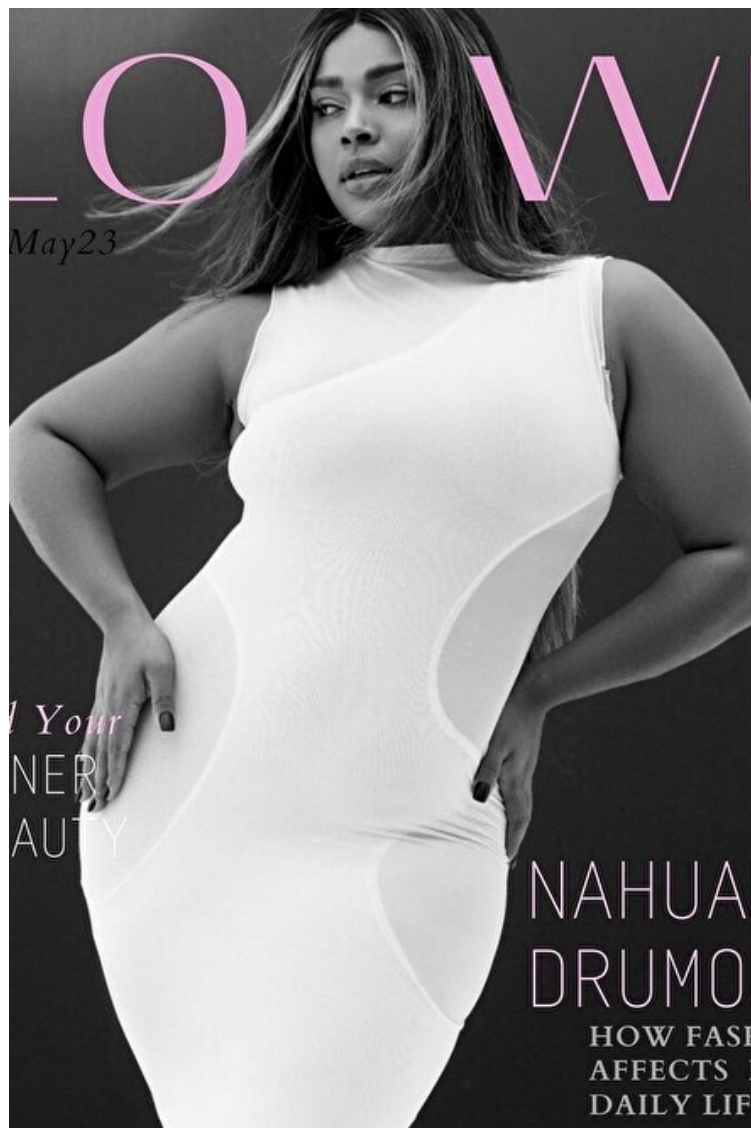

Nahuane Drumond

Height 174cm / 5' 8.5"

Size EU/US 44 / 14

Bust 104cm / 41"

Waist 91cm / 36"

Hips 119cm / 47"

Shoes EU/US/UK 39 / 8 / 6

Eyes Brown

Hair Brown