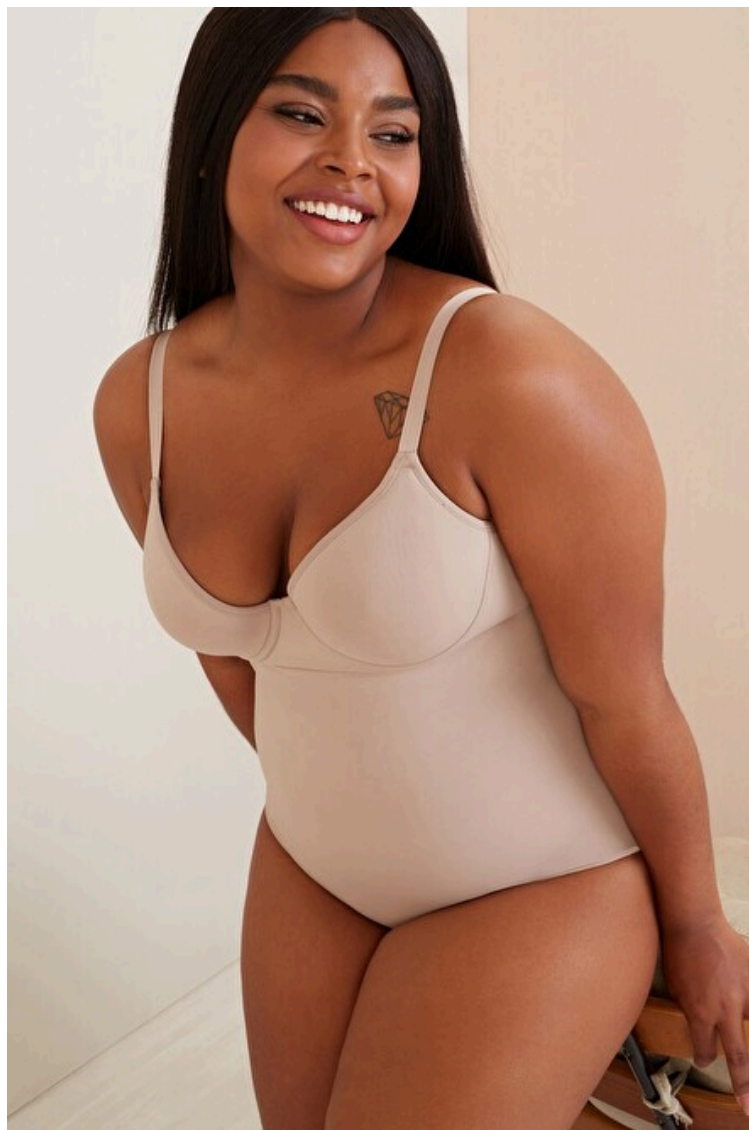

Nahuane Drumond

Height 174cm / 5' 8.5"

Size EU/US 44 / 14

Bust 104cm / 41"

Waist 91cm / 36"

Hips 119cm / 47"

Shoes EU/US/UK 39 / 8 / 6

Eyes Brown

Hair Brown