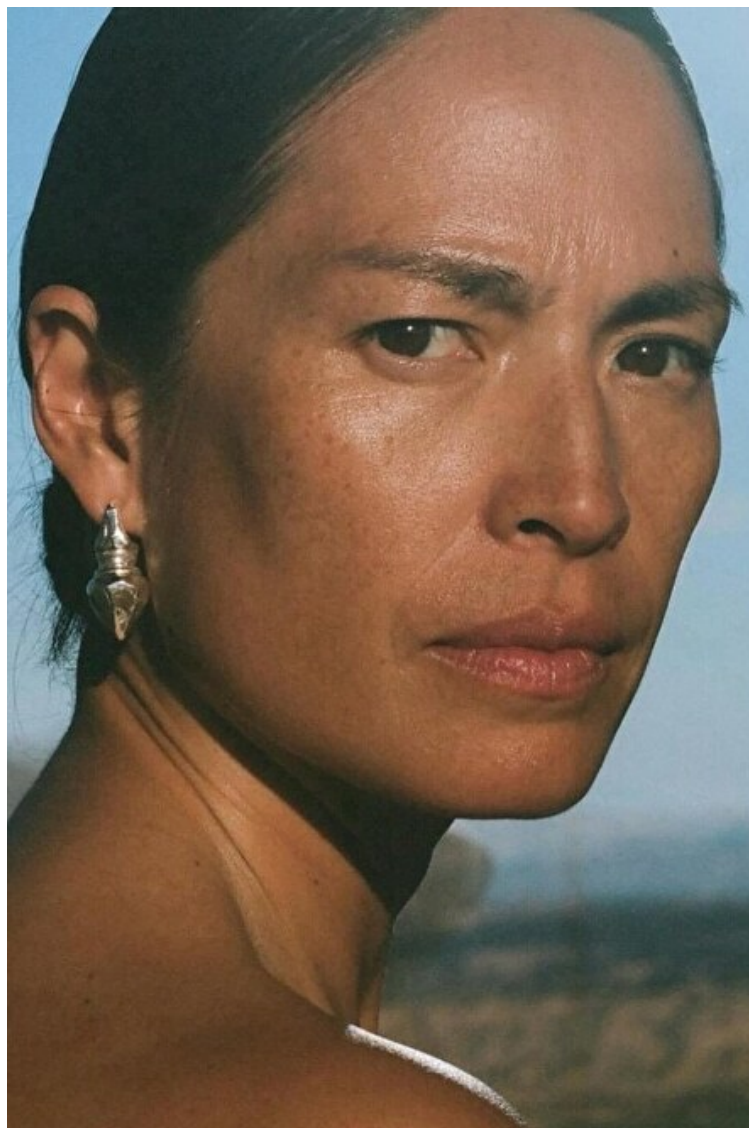

Bust 84cm / 33"

Waist 60cm / 23.5"

Hips 92cm / 36"

Shoes EU/US/UK 40 / 9 / 7

Eyes Brown

Hair Brown

Select

MODEL MANAGEMENT