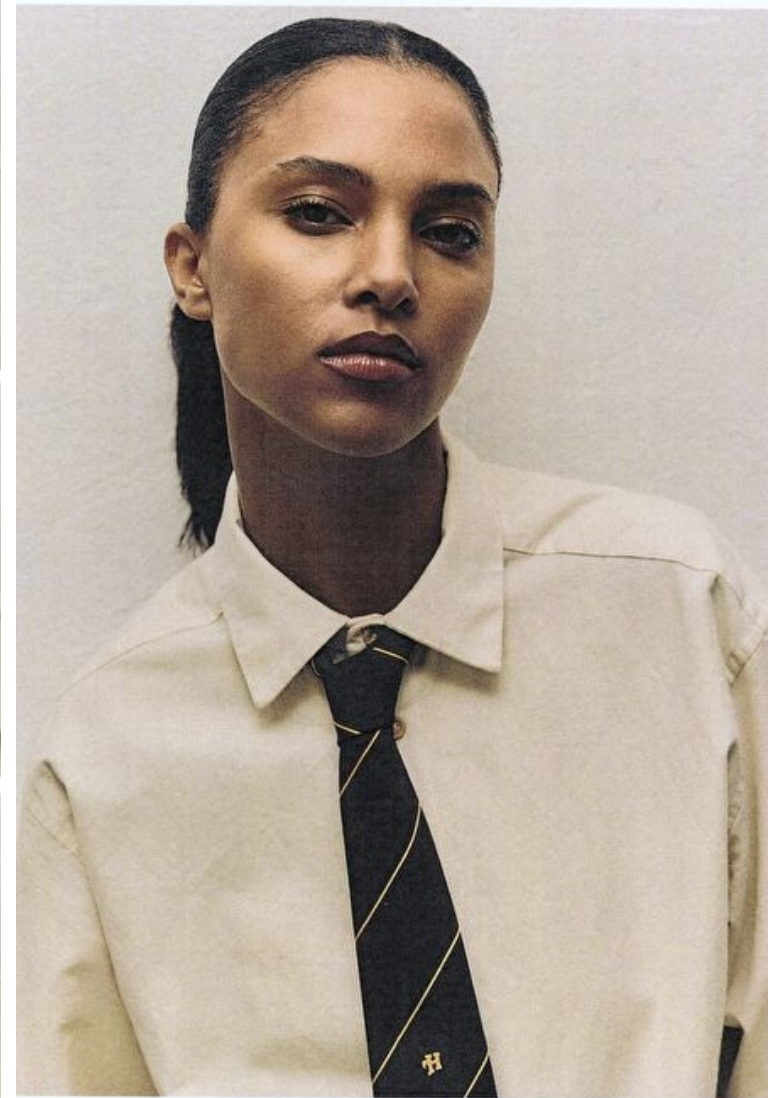

Select

MODEL MANAGEMENT

Grev Turegatan 18, Stockholm, 11446, Stockholm, Sweden

Phone: 08-545 866 66 Email: info.stockholm@selectmodel.com Website: <https://www.selectmodel.com/>

Nardos

Height 163cm / 5' 4.0"

Bust 81cm / 32"

Waist 60cm / 23.5"

Hips 86cm / 34"

Shoes EU/US/UK 37 / 6.5 / 4

Eyes Brown

Hair Black