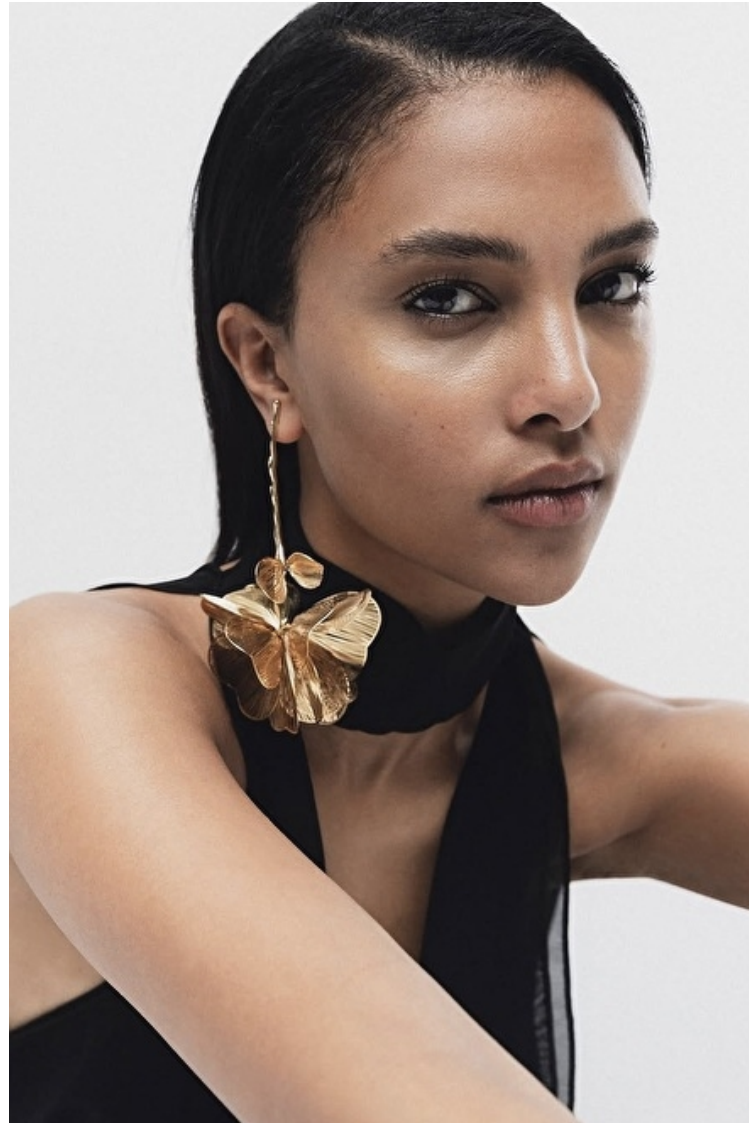

Bust 81cm / 32"

Waist 60cm / 23.5"

Hips 86cm / 34"

Shoes EU/US/UK 37 / 6.5 / 4

Eyes Brown

Hair Black

Select

MODEL MANAGEMENT