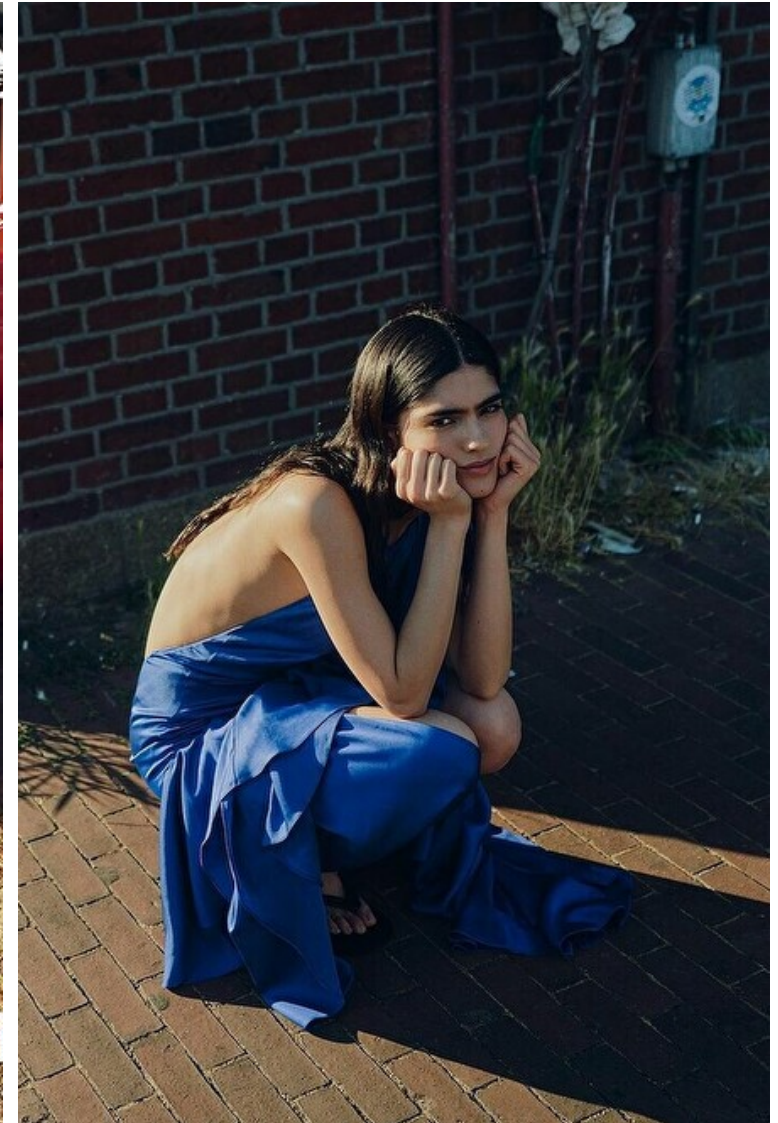

Waist 61cm / 24"

Hips 89cm / 35"

Shoes EU/US/UK 40 / 9 / 7

Eyes Brown

Hair Brown

Select

MODEL MANAGEMENT

Grev Turegatan 18, Stockholm, 00000, Sweden, Sweden