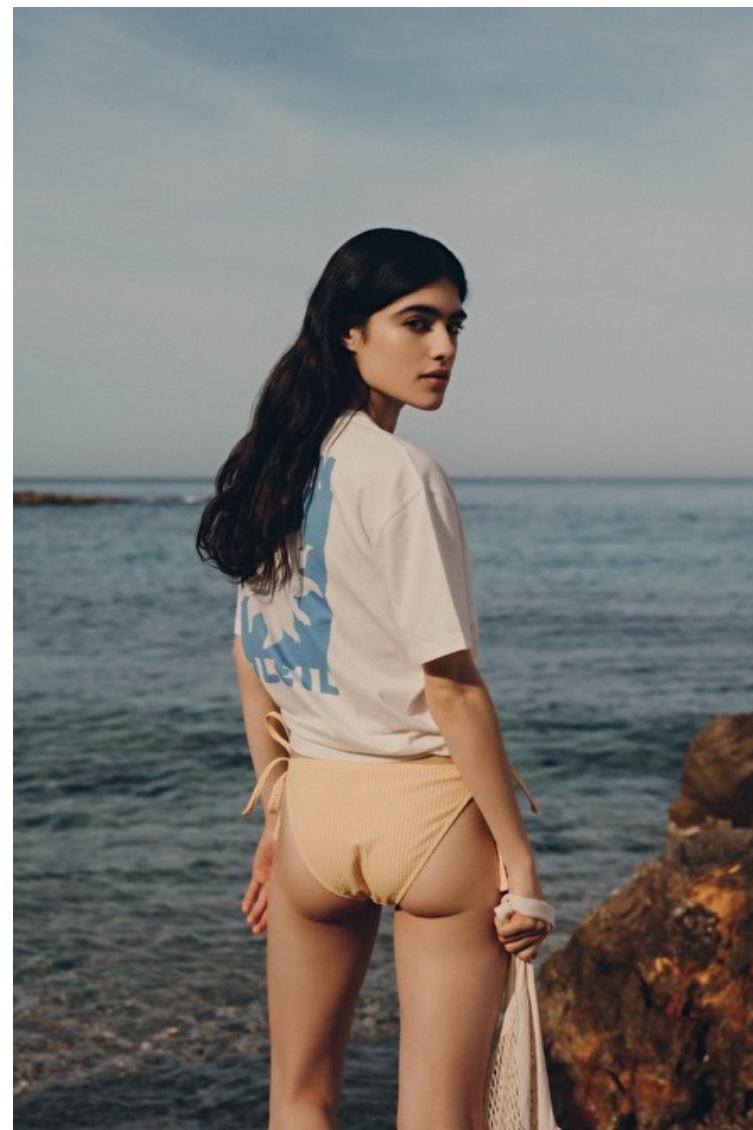

Natalia Castellar Calvani

Height 170cm / 5' 7.0"

Bust 81cm / 32"

Waist 61cm / 24"

Hips 87cm / 34.5"

Shoes EU/US/UK 40 / 9 / 7

Eyes Brown

Hair Brown