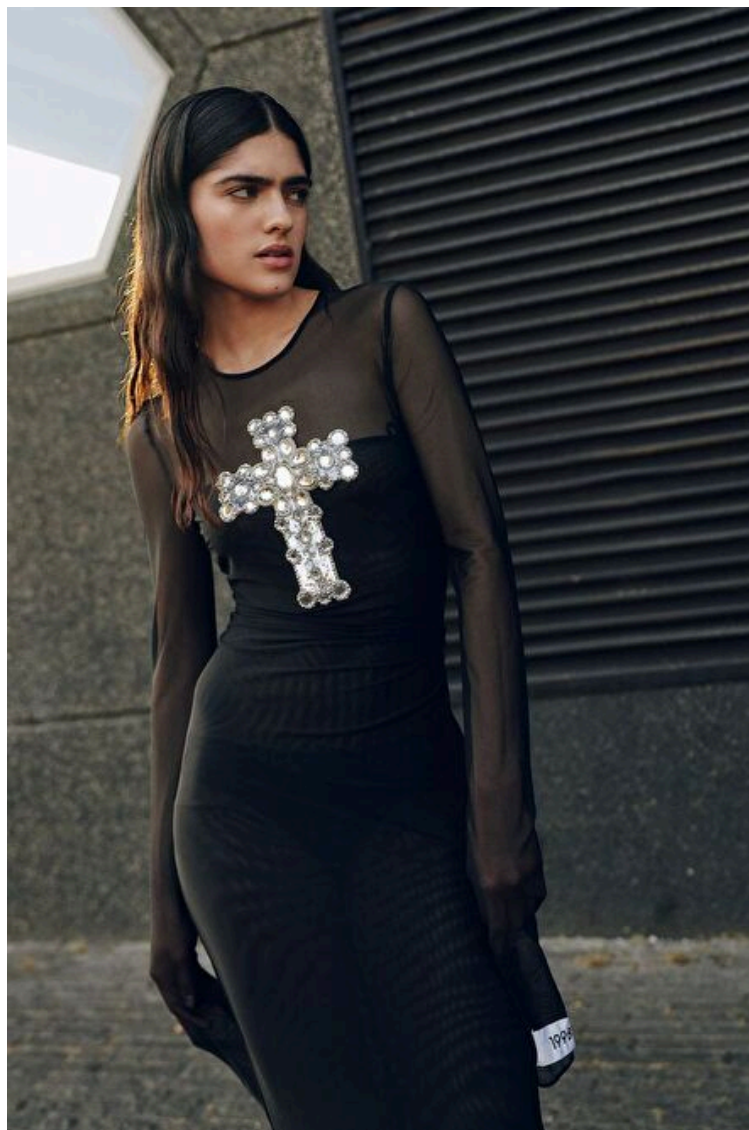

Select

MODEL MANAGEMENT

Grev Turegatan 18, Stockholm, 00000, Sweden, Sweden

Phone: 08-545 866 66 Email: info.stockholm@selectmodel.com Website: <https://www.selectmodel.com/>

Natalia Castellar Calvani

Height 170cm / 5' 7.0"

Bust 81cm / 32"

Waist 61cm / 24"

Hips 89cm / 35"

Shoes EU/US/UK 40 / 9 / 7

Eyes Brown

Hair Brown