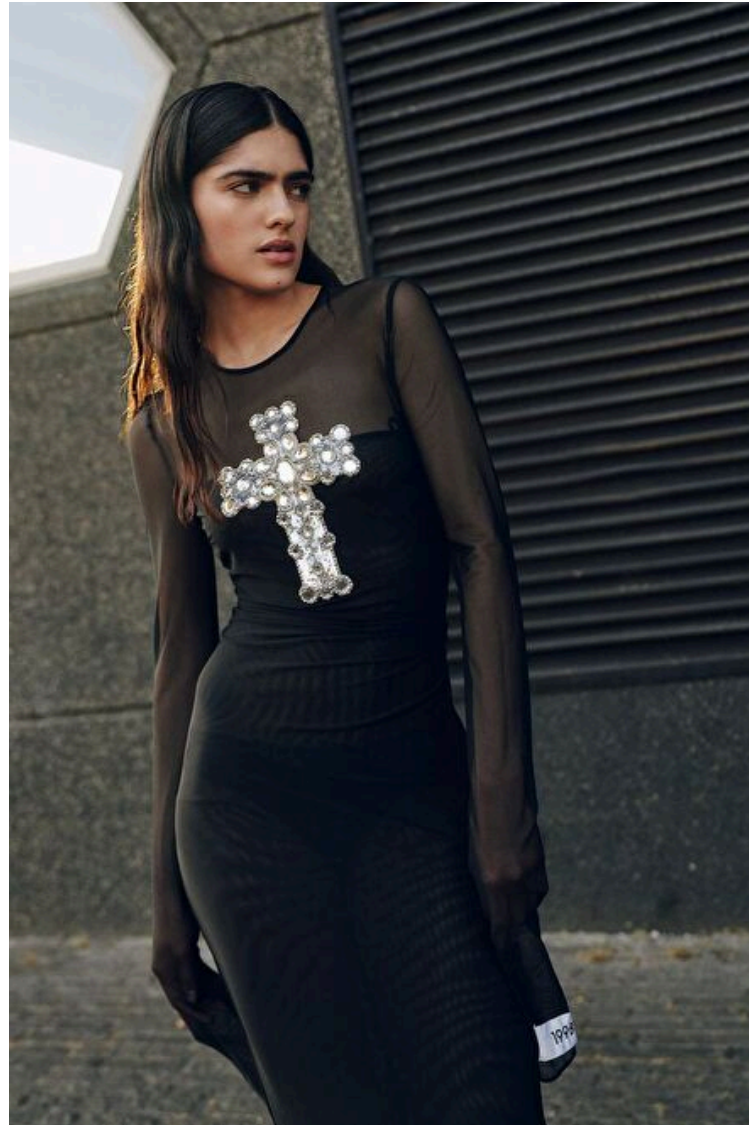

Select

MODEL MANAGEMENT

Grev Turegatan 18, Stockholm, 00000, Sweden, Sweden

Phone: 08-545 866 66 Email: info.stockholm@selectmodel.com Website: <https://www.selectmodel.com/>

Natalia Castellar Calvani

Height 170cm / 5' 7.0"

Bust 81cm / 32"

Waist 61cm / 24"

Hips 87cm / 34.5"

Shoes EU/US/UK 40 / 9 / 7

Eyes Brown

Hair Brown