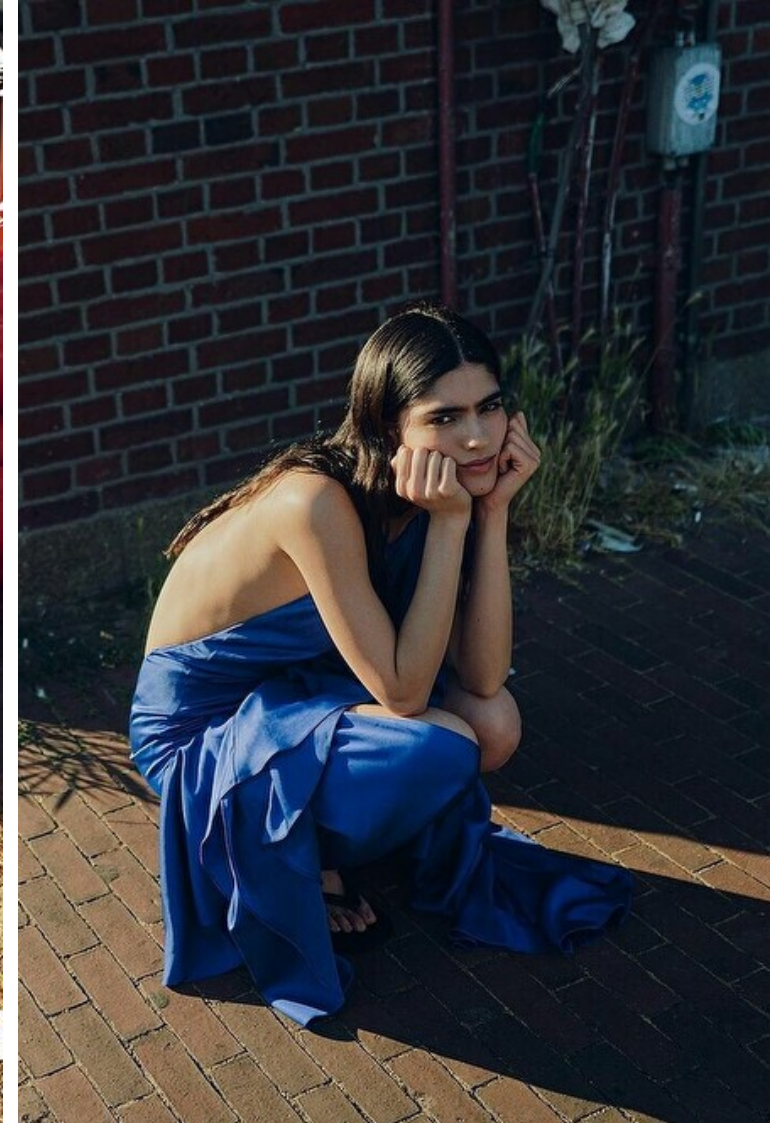

Select

MODEL MANAGEMENT

Grev Turegatan 18, Stockholm, 00000, Sweden, Sweden

Phone: 08-545 866 66 Email: info.stockholm@selectmodel.com Website: <https://www.selectmodel.com/>

Natalia Castellar Calvani

Height 170cm / 5' 7.0"

Bust 81cm / 32"

Waist 61cm / 24"

Hips 87cm / 34.5"

Shoes EU/US/UK 40 / 9 / 7

Eyes Brown

Hair Brown