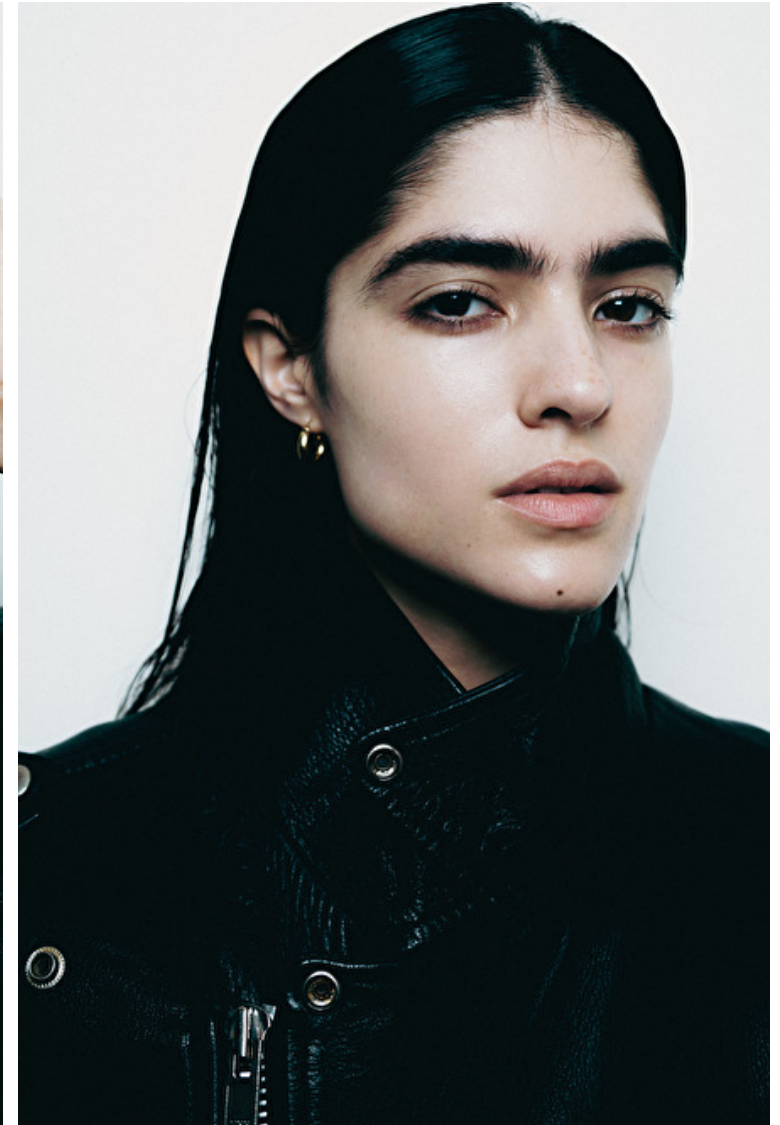

Natalia Castellar Calvani

Height 170cm / 5' 7.0"

Bust 81cm / 32"

Waist 61cm / 24"

Hips 87cm / 34.5"

Shoes EU/US/UK 40 / 9 / 7

Eyes Brown

Hair Brown