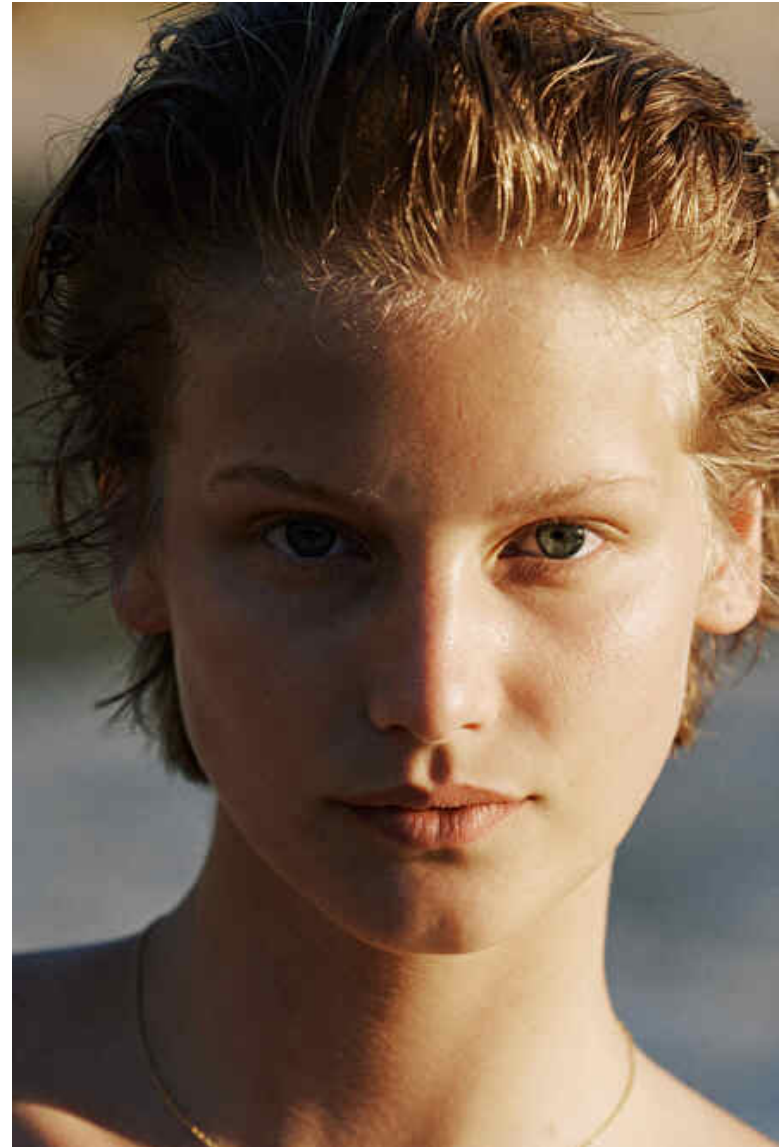

Skye

Height 176cm / 5' 9.5"

Bust 85cm / 33.5"

Waist 64cm / 25"

Hips 93cm / 36.5"

Shoes EU/US/UK 38 / 7.5 / 5

Eyes Blue

Hair Blond