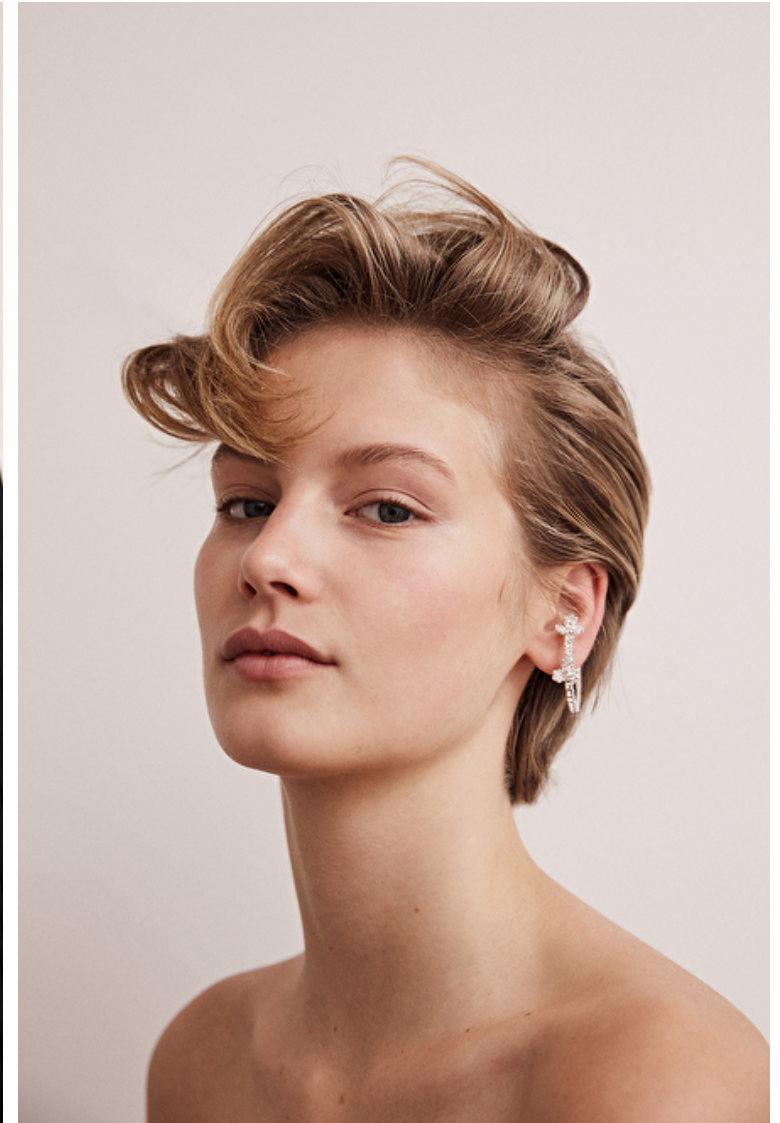

## Nathalie Blendermann

Height 176cm / 5' 9.5"

Bust 85cm / 33.5"

Waist 64cm / 25"

Hips 93cm / 36.5"

Shoes EU/US/UK 38 / 7.5 / 5

Eyes Blue

Hair Blond