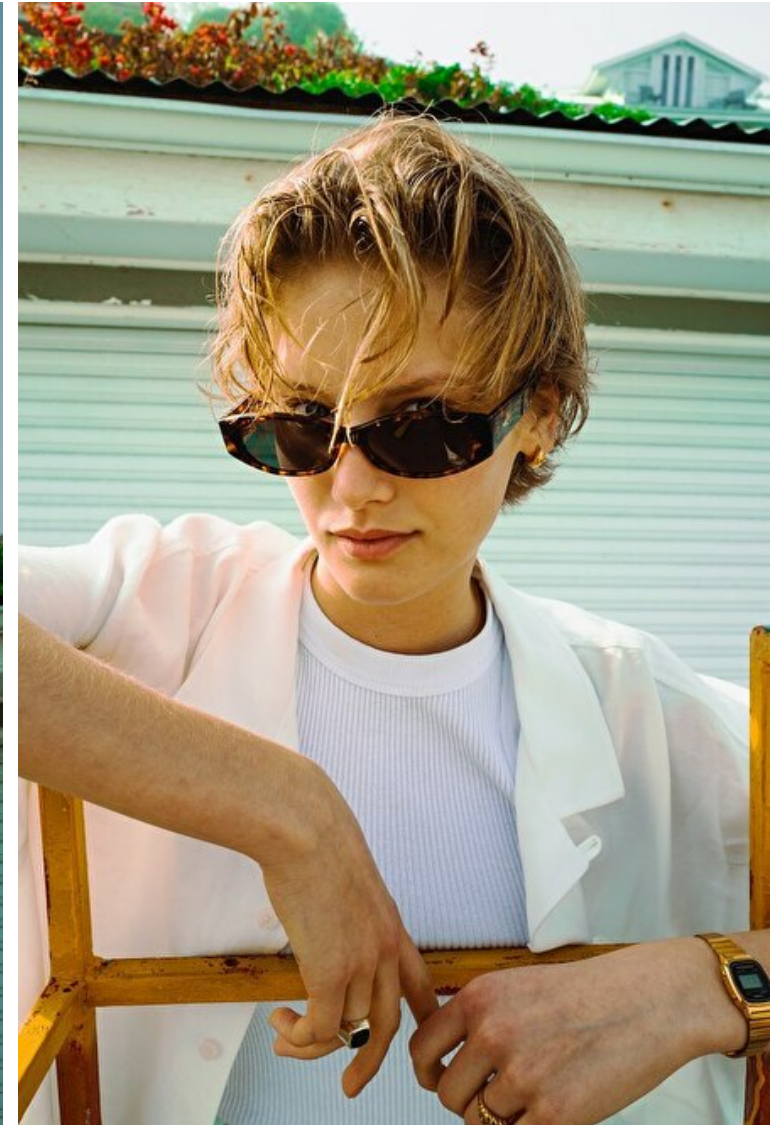

## Nathalie Blendermann

Height 176cm / 5' 9.5"

Bust 85cm / 33.5"

Waist 64cm / 25"

Hips 93cm / 36.5"

Shoes EU/US/UK 38 / 7.5 / 5

Eyes Blue

Hair Blond