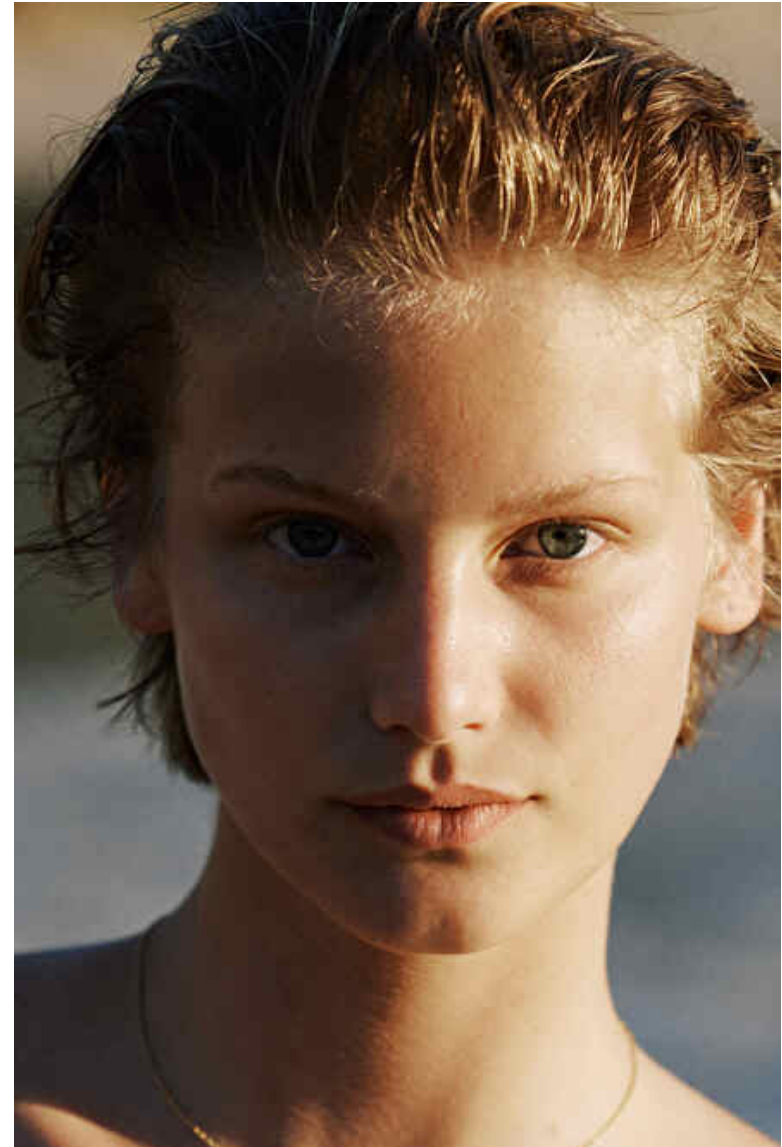

## Nathalie Blendermann

Height 176cm / 5' 9.5"

Bust 85cm / 33.5"

Waist 64cm / 25"

Hips 93cm / 36.5"

Shoes EU/US/UK 38 / 7.5 / 5

Eyes Blue

Hair Blond