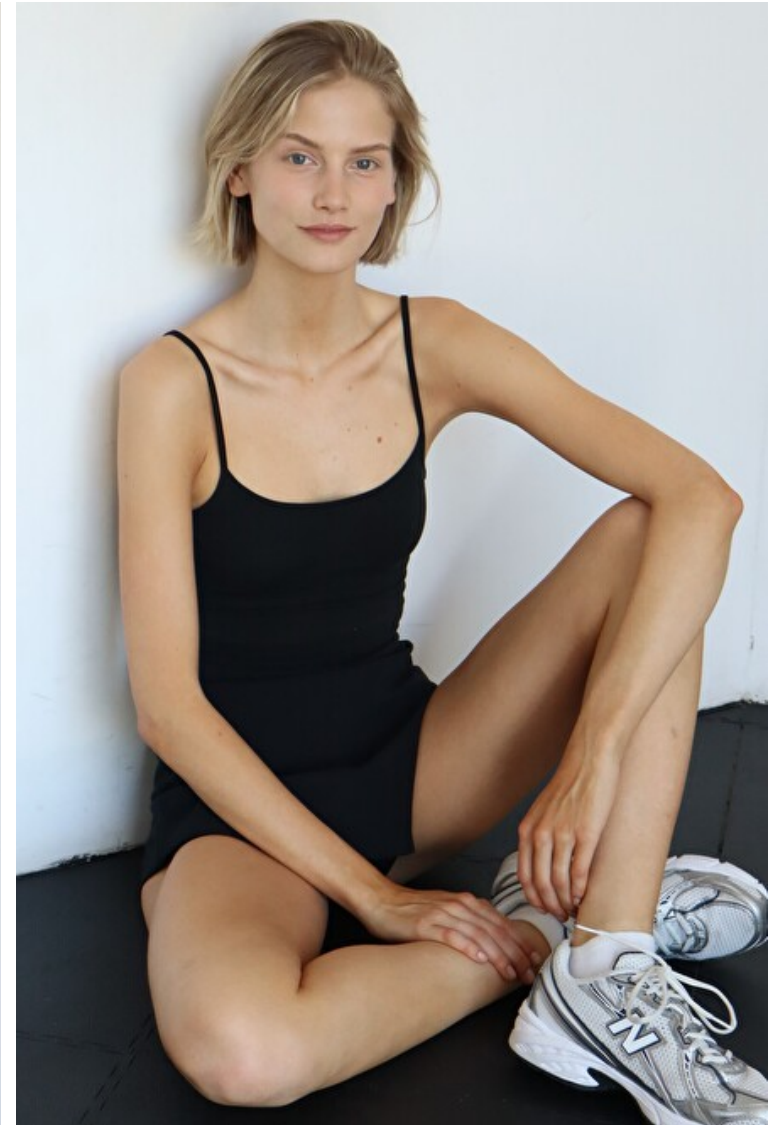

Skye

Height 176cm / 5' 9.5"

Bust 85cm / 33.5"

Waist 64cm / 25"

Hips 93cm / 36.5"

Shoes EU/US/UK 38 / 7.5 / 5

Eyes Blue

Hair Blond