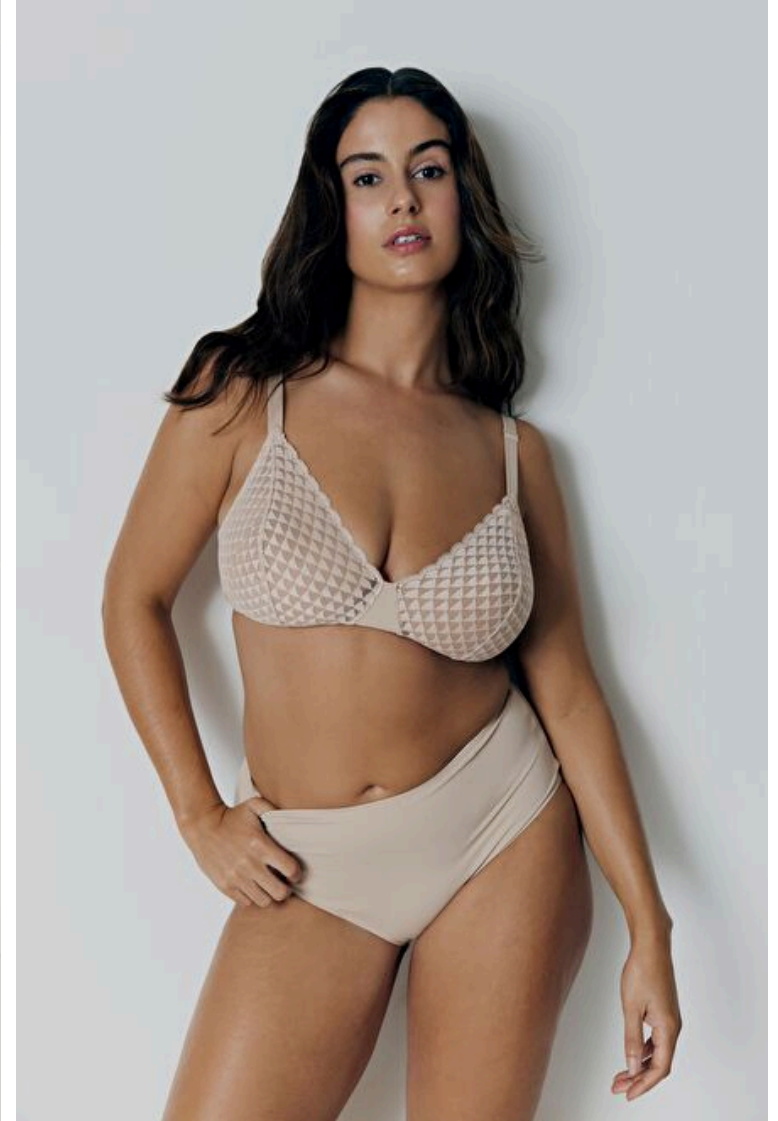

Select

MODEL MANAGEMENT

Grev Turegatan 18, Stockholm, 00000, Sweden, Sweden

Phone: 08-545 866 66 Email: info.stockholm@selectmodel.com Website: <https://www.selectmodel.com/>

Nica

Height 175cm / 5' 9.0"

Bust 98cm / 38.5"

Waist 77cm / 30.5"

Hips 108cm / 42.5"

Shoes EU/US/UK 38 / 7.5 / 5

Eyes Brown

Hair Dark brown

Cup F