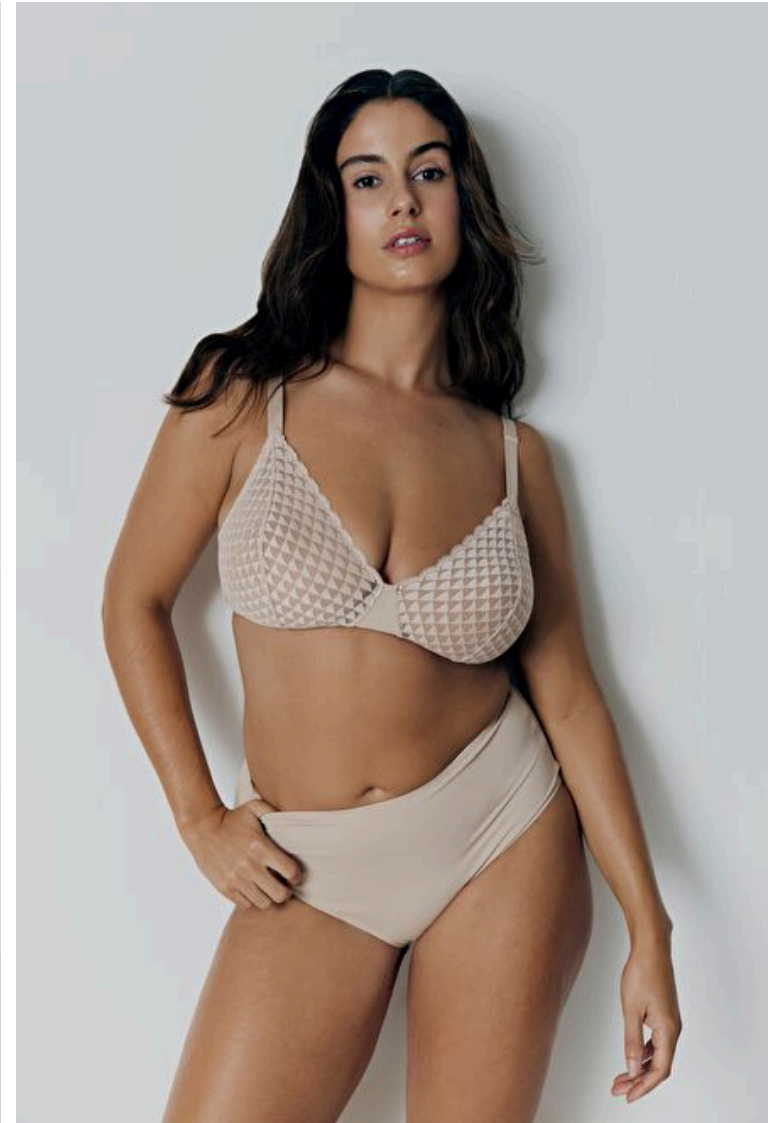

Select

MODEL MANAGEMENT

Grev Turegatan 18, Stockholm, 00000, Sweden, Sweden

Phone: 08-545 866 66 Email: info.stockholm@selectmodel.com Website: <https://www.selectmodel.com/>

Nica

Height 175cm / 5' 9.0"

Bust 98cm / 38.5"

Waist 77cm / 30.5"

Hips 108cm / 42.5"

Shoes EU/US/UK 38 / 7.5 / 5

Eyes Brown

Hair Dark brown

Cup F