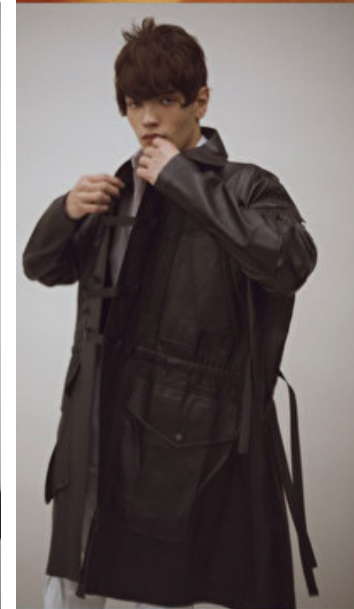

KOSIUS PRADA
Photo: Isabelle STAFF ONLY