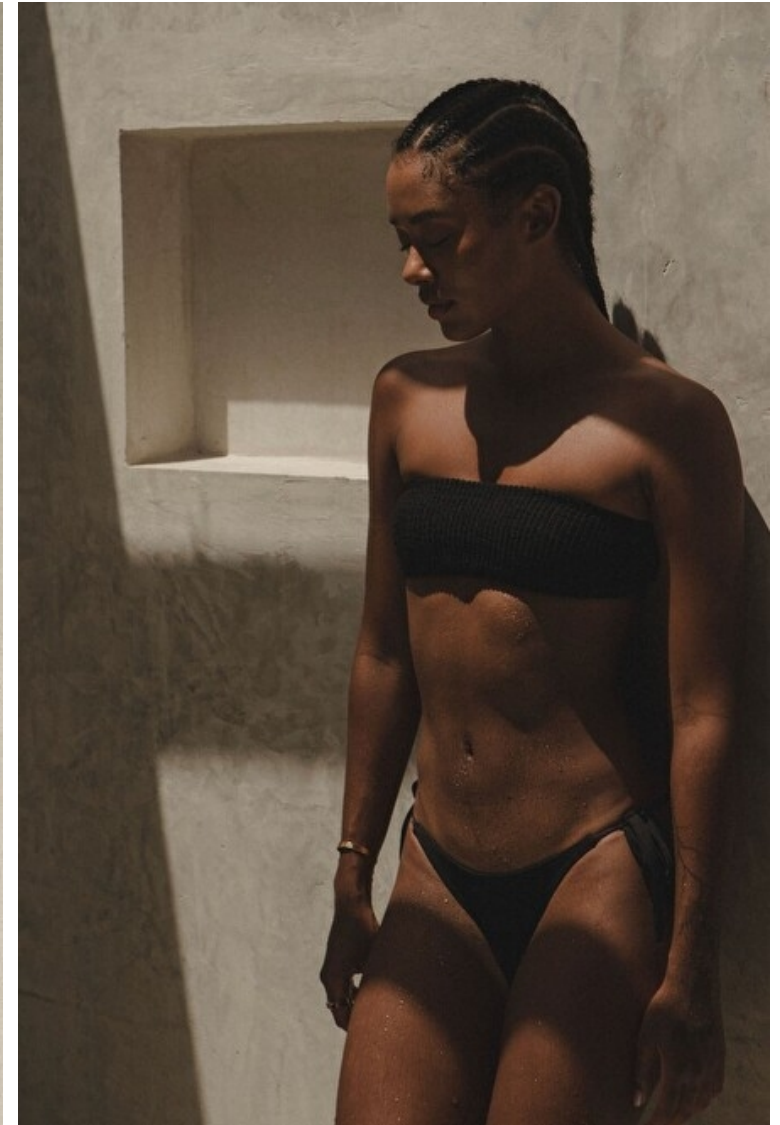

Nicole Calina

Height 171cm / 5' 7.5"

Bust 84cm / 33"

Waist 64cm / 25"

Hips 92cm / 36"

Shoes EU/US/UK 38 / 7.5 / 5

Eyes Dark brown

Hair Brown

Bust 84cm / 33"

Waist 64cm / 25"

Hips 92cm / 36"

Shoes EU/US/UK 38 / 7.5 / 5

Eyes Dark brown

Hair Brown

Select

MODEL MANAGEMENT