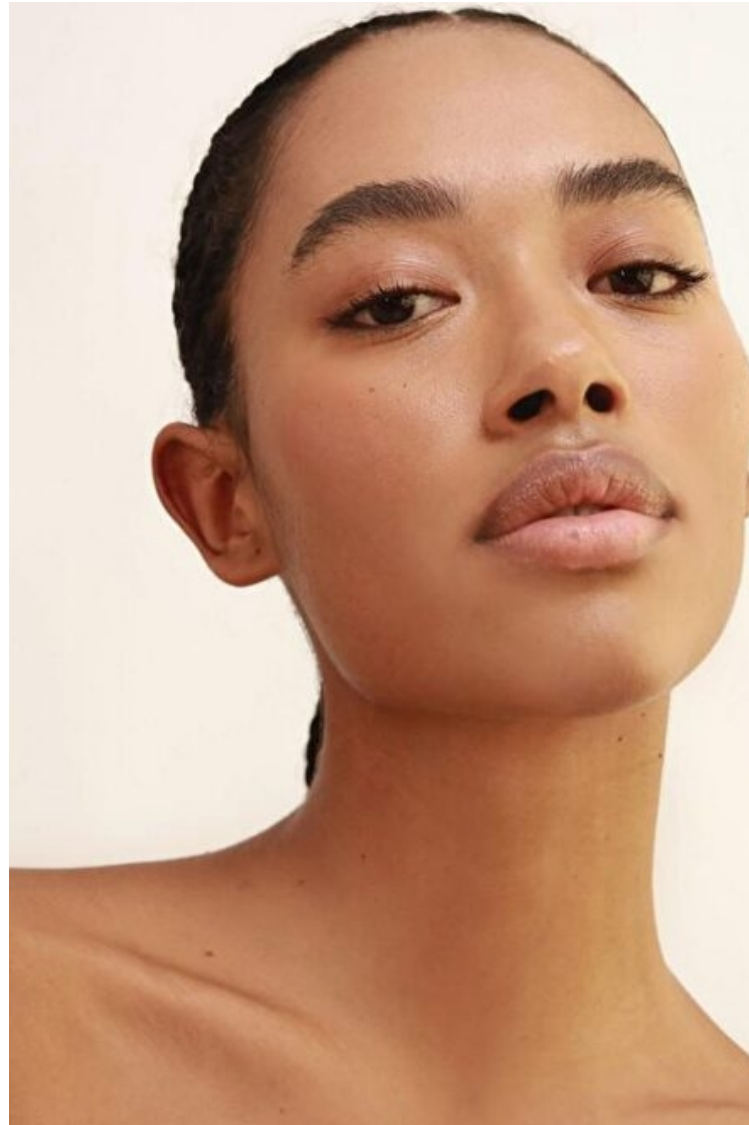

Nicole Calina

Height 171cm / 5' 7.5"

Bust 84cm / 33"

Waist 64cm / 25"

Hips 92cm / 36"

Shoes EU/US/UK 38 / 7.5 / 5

Eyes Dark brown

Hair Brown