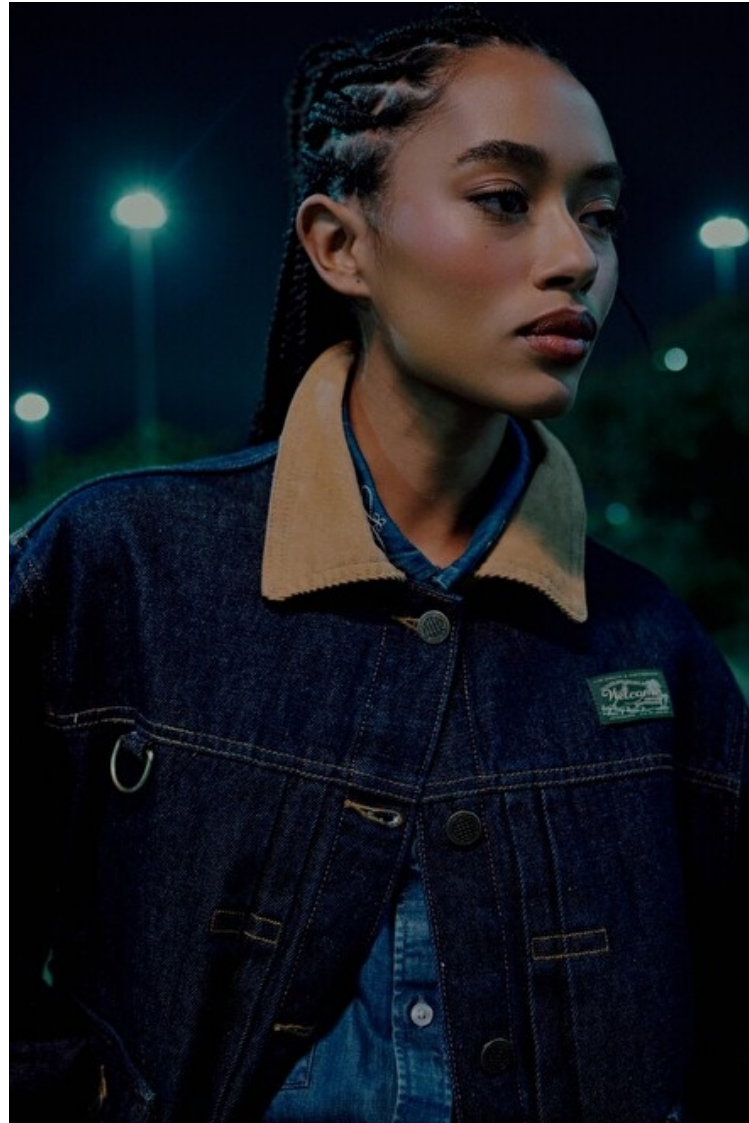

Height 171cm / 5' 7.5"

Bust 84cm / 33"

Waist 64cm / 25"

Hips 92cm / 36"

Shoes EU/US/UK 38 / 7.5 / 5

Eyes Dark brown

Hair Brown

Nicole Calina