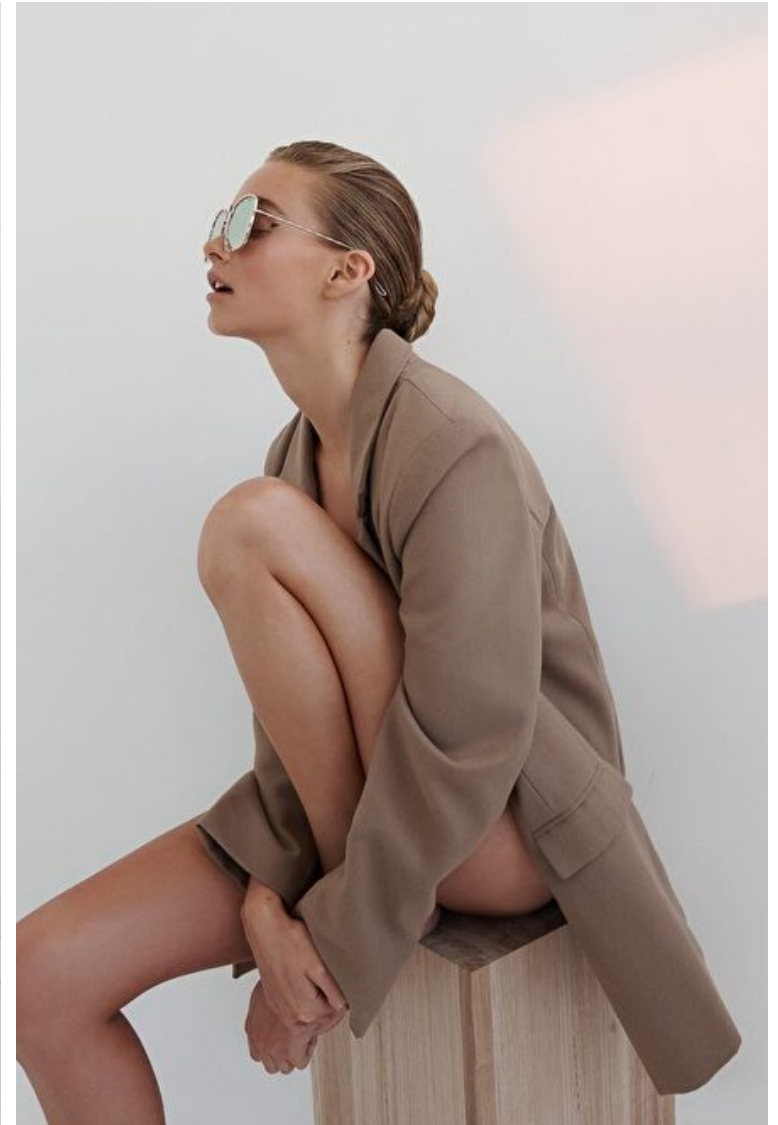

## Nikki Hillier

Height 174cm / 5' 8.5"

Bust 83cm / 32.5"

Waist 60cm / 23.5"

Hips 89cm / 35"

Shoes EU/US/UK 38 / 7.5 / 5

Eyes Hazel

Hair Blond