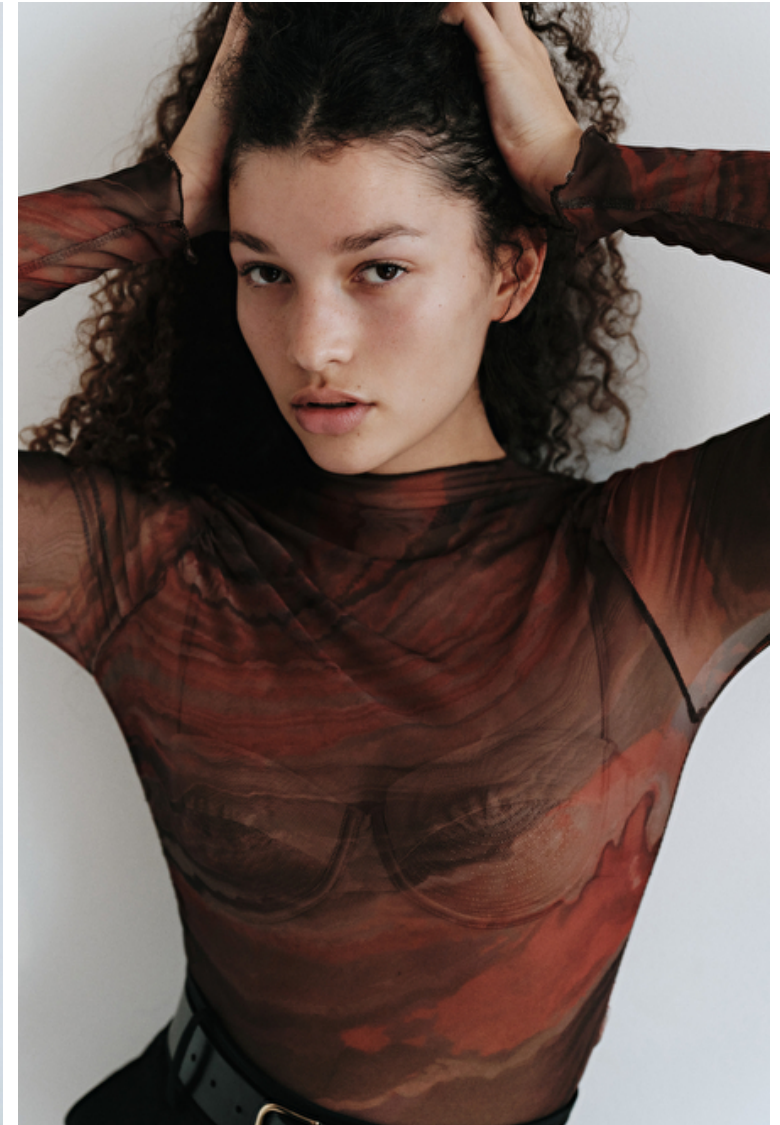

Naomi De Monès

Height 178cm / 5' 10.0"

Bust 82cm / 32.5"

Waist 67cm / 26.5"

Hips 95cm / 37.5"

Shoes EU/US/UK 41 / 9.5 / 8

Eyes Brown

Hair Dark brown

Hair length 5

Cup A