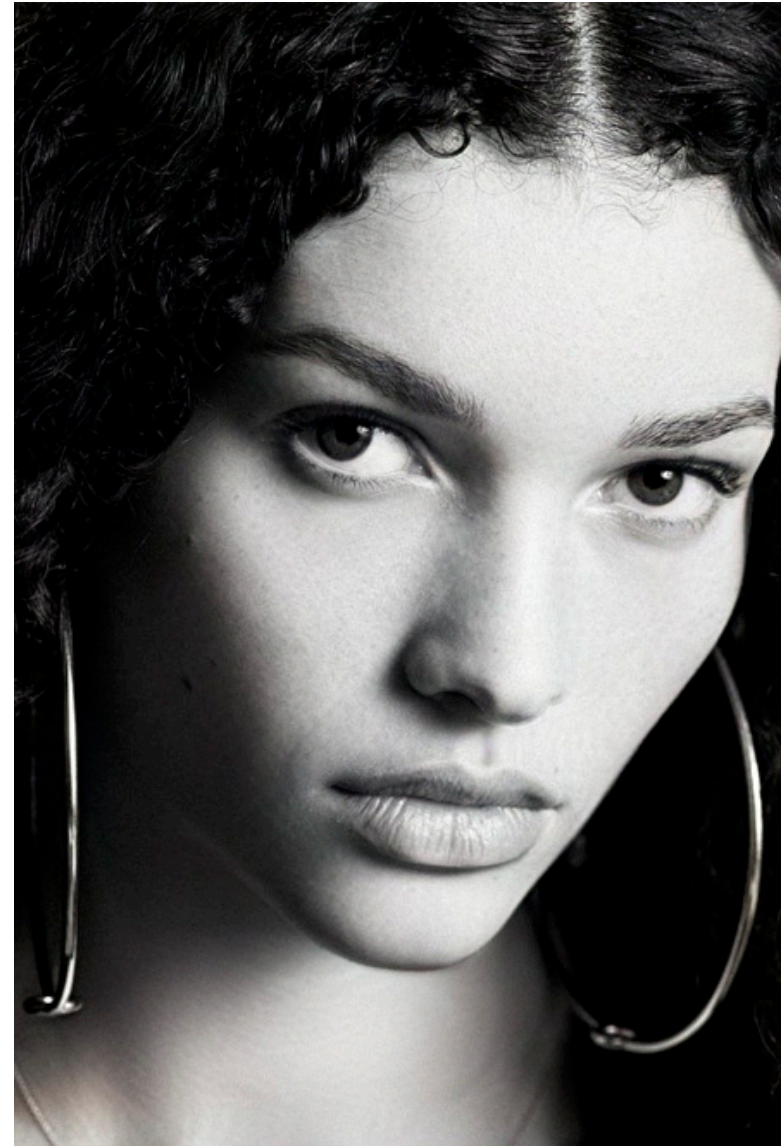

Naomi De Monès

Height 178cm / 5' 10.0"

Bust 82cm / 32.5"

Waist 67cm / 26.5"

Hips 95cm / 37.5"

Shoes EU/US/UK 41 / 9.5 / 8

Eyes Brown

Hair Dark brown

Hair length 5

Cup A