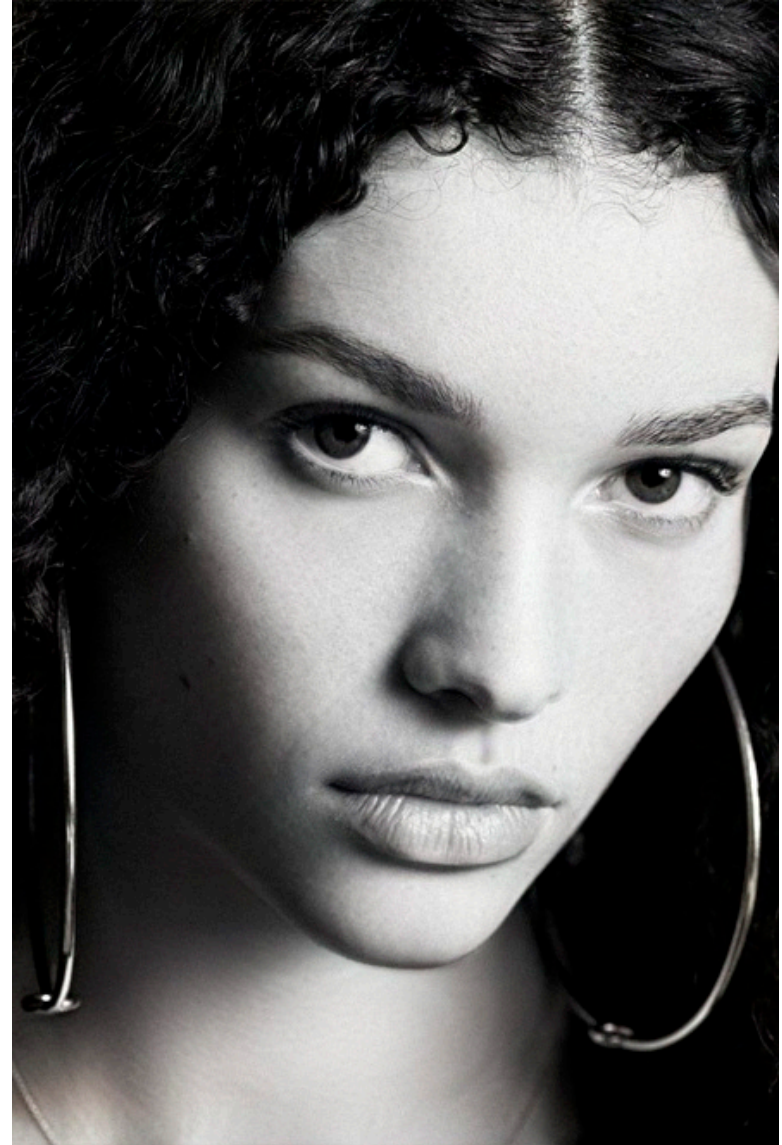

Naomi De Monès

Height 178cm / 5' 10.0"

Bust 82cm / 32.5"

Waist 67cm / 26.5"

Hips 95cm / 37.5"

Shoes EU/US/UK 41 / 9.5 / 8

Eyes Brown

Hair Dark brown

Hair length 5

Cup A