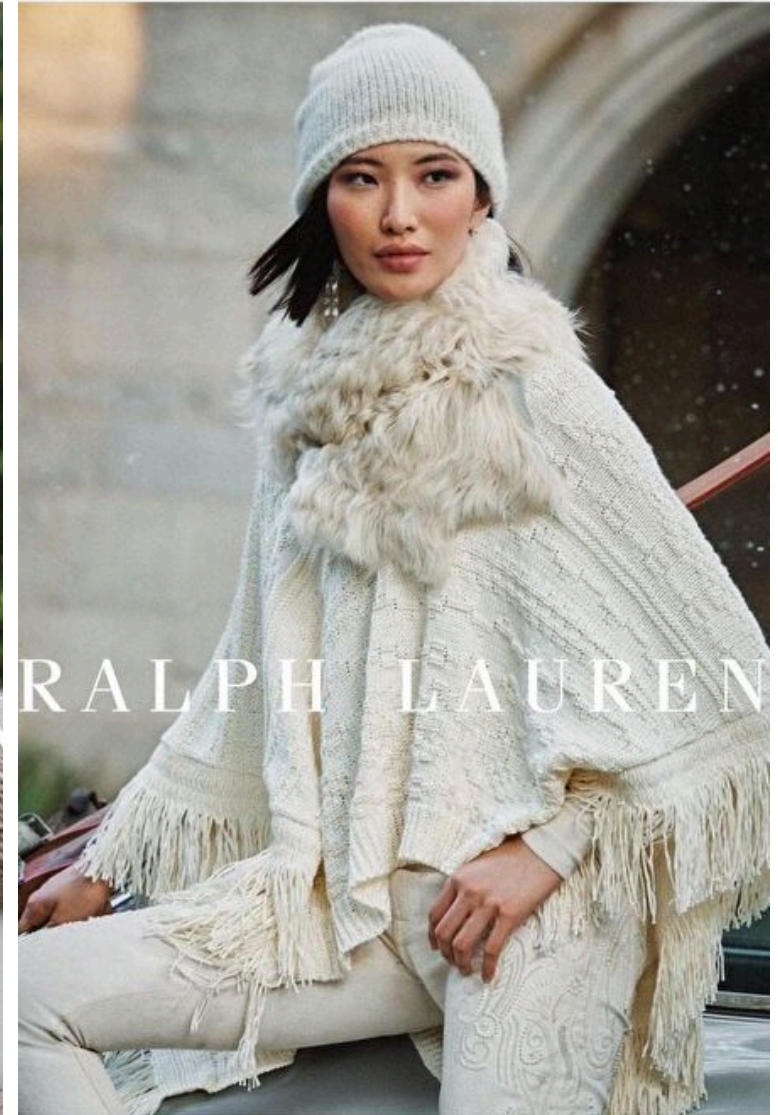

Select

MODEL MANAGEMENT

Grev Turegatan 18, Stockholm, 00000, Sweden, Sweden

Phone: 08-545 866 66 Email: info.stockholm@selectmodel.com Website: <https://www.selectmodel.com/>

Nuri Son

Height 178cm / 5' 10.0"

Bust 81cm / 32"

Waist 60cm / 23.5"

Hips 89cm / 35"

Shoes EU/US/UK 39 / 8 / 6

Eyes Black

Hair Black