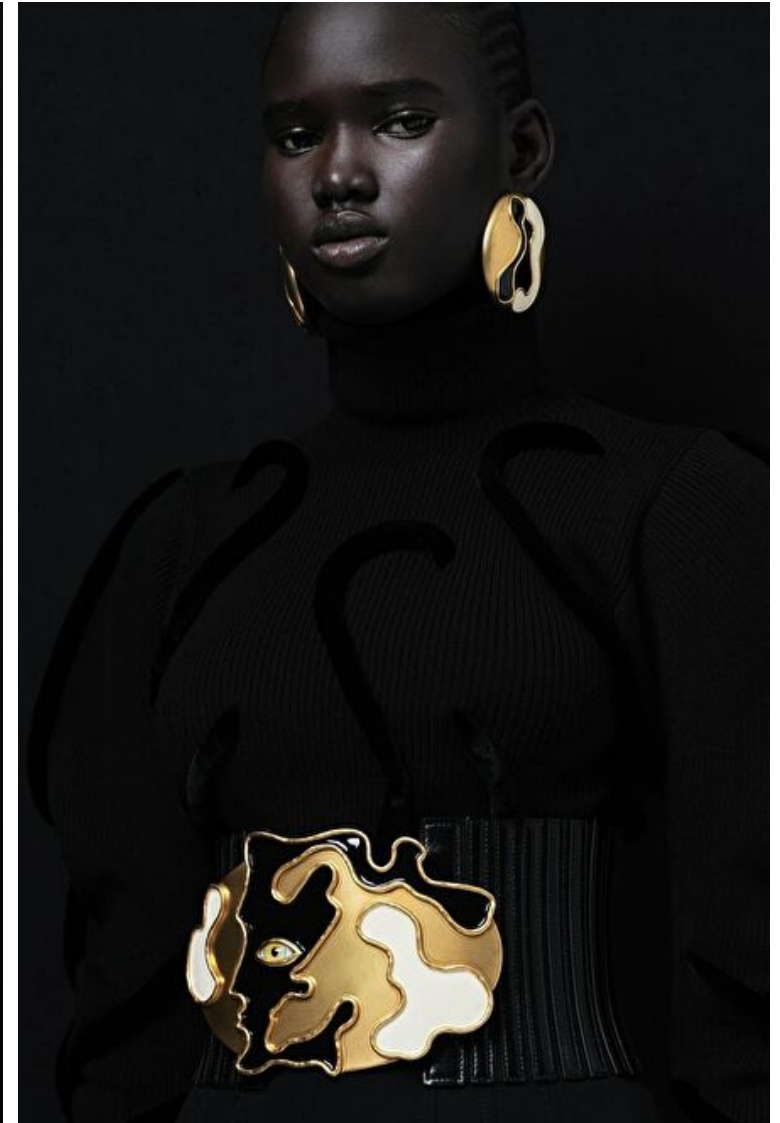

Bust 82cm / 32.5"

Waist 57cm / 22.5"

Hips 88cm / 34.5"

Shoes EU/US/UK 40.5 / 9.5 / 7

Eyes Dark brown

Hair Black

Select

MODEL MANAGEMENT