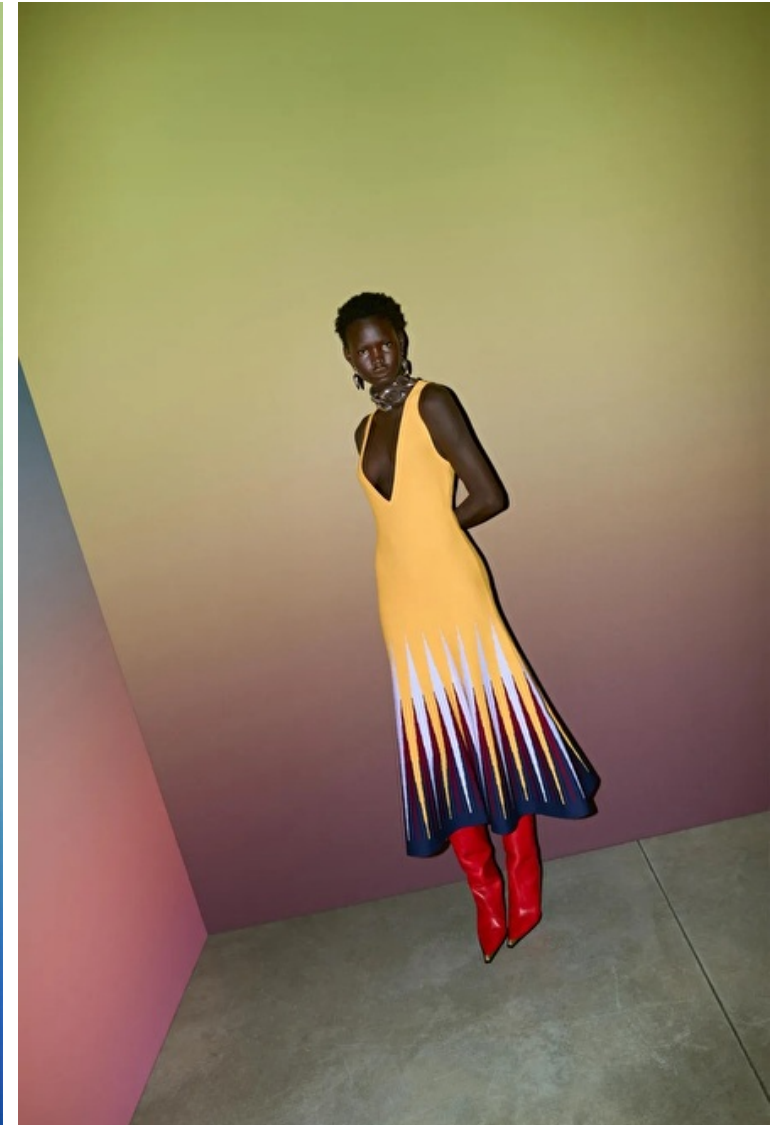

Nyakong Chan

Height 180cm / 5' 11.0"

Bust 76cm / 30"

Waist 56cm / 22"

Hips 86cm / 34"

Shoes EU/US/UK 40.5 / 9.5 / 7

Eyes Dark brown

Hair Black