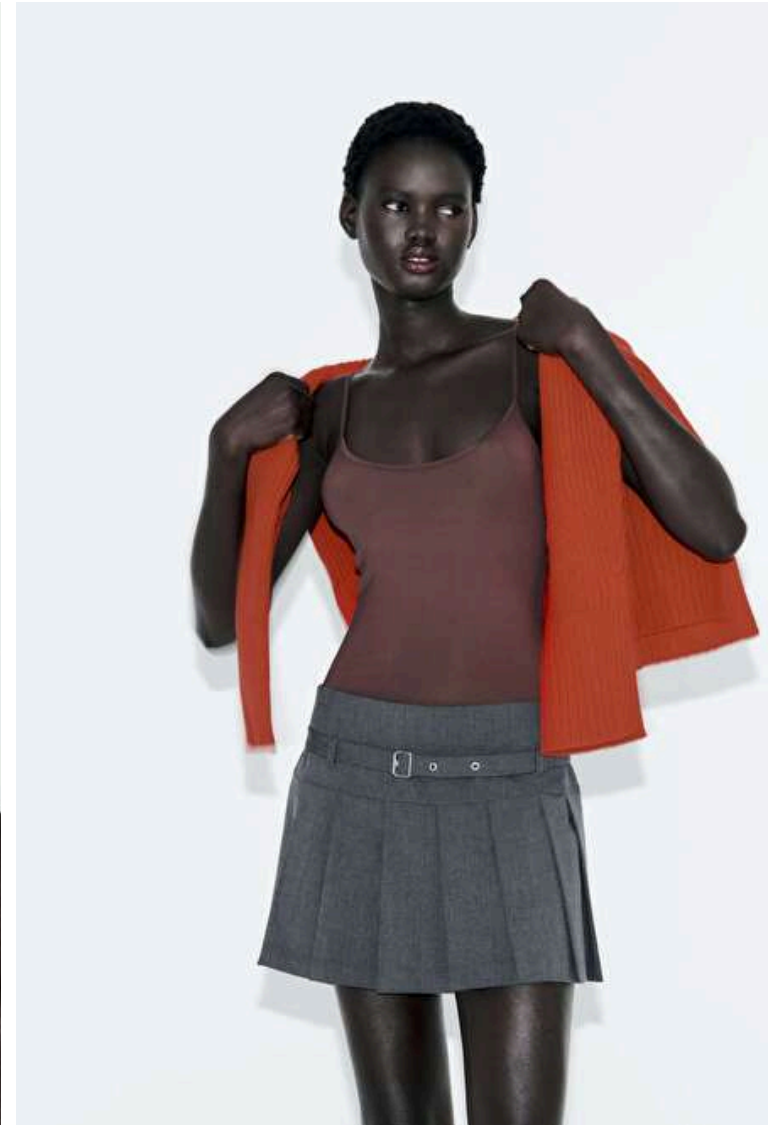

Select

MODEL MANAGEMENT

Grev Turegatan 18, Stockholm, 00000, Sweden, Sweden

Phone: 08-545 866 66 Email: info.stockholm@selectmodel.com Website: <https://www.selectmodel.com/>

NYAKONG CHAN

Height 180cm / 5' 11.0"

Bust 82cm / 32.5"

Waist 57cm / 22.5"

Hips 88cm / 34.5"

Shoes EU/US/UK 40.5 / 9.5 / 7

Eyes Dark brown

Hair Black