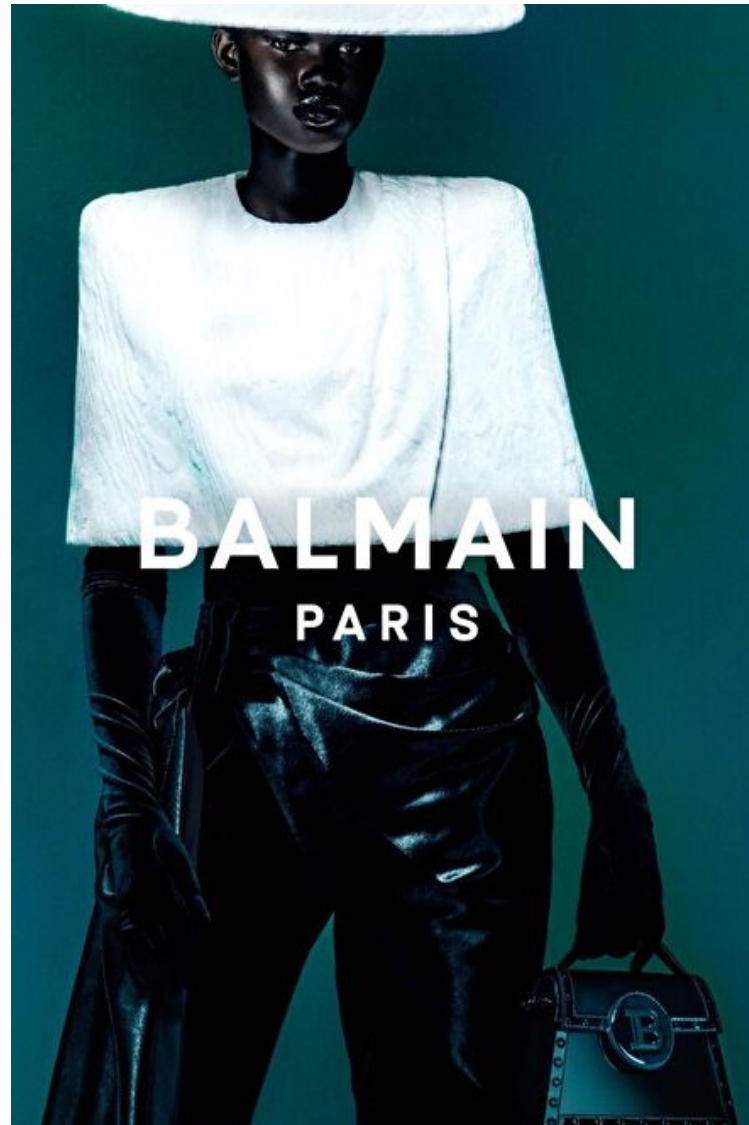

Select

MODEL MANAGEMENT

Grev Turegatan 18, Stockholm, 00000, Sweden, Sweden

Phone: 08-545 866 66 Email: info.stockholm@selectmodel.com Website: <https://www.selectmodel.com/>

NYAKONG CHAN

Height 180cm / 5' 11.0"

Bust 82cm / 32.5"

Waist 57cm / 22.5"

Hips 88cm / 34.5"

Shoes EU/US/UK 40.5 / 9.5 / 7

Eyes Dark brown

Hair Black