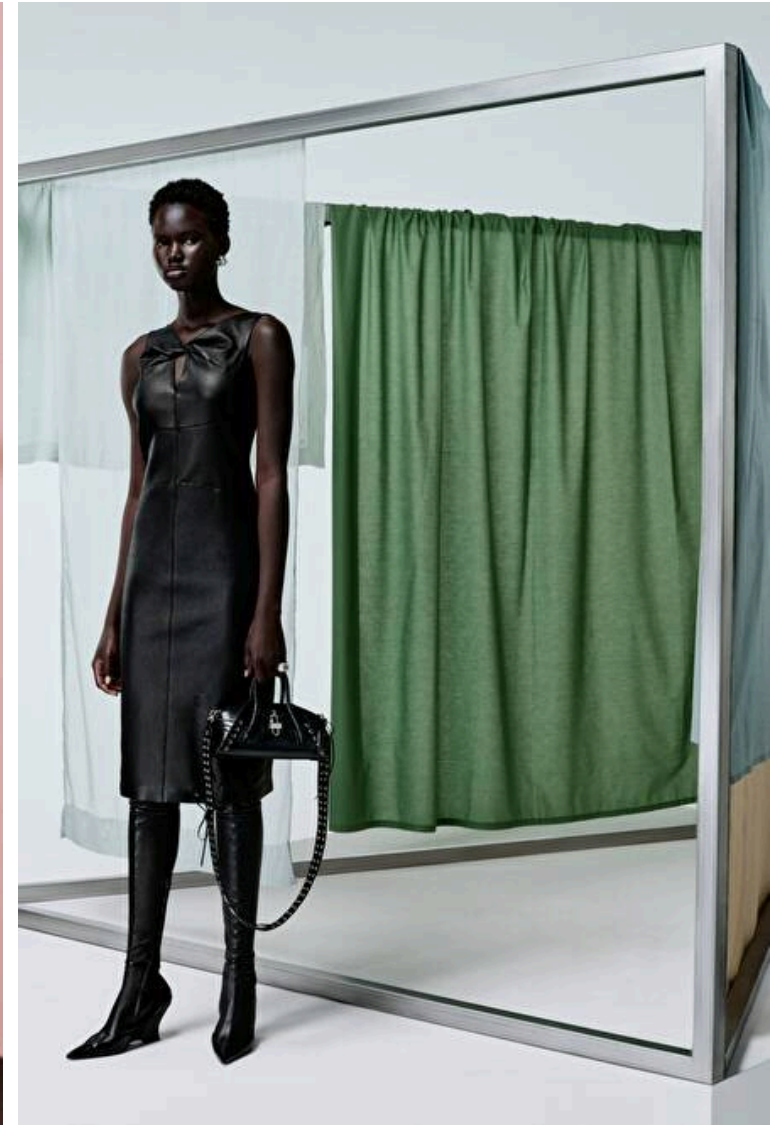

NYAKONG CHAN

Height 180cm / 5' 11.0"

Bust 82cm / 32.5"

Waist 57cm / 22.5"

Hips 88cm / 34.5"

Shoes EU/US/UK 40.5 / 9.5 / 7

Eyes Dark brown

Hair Black