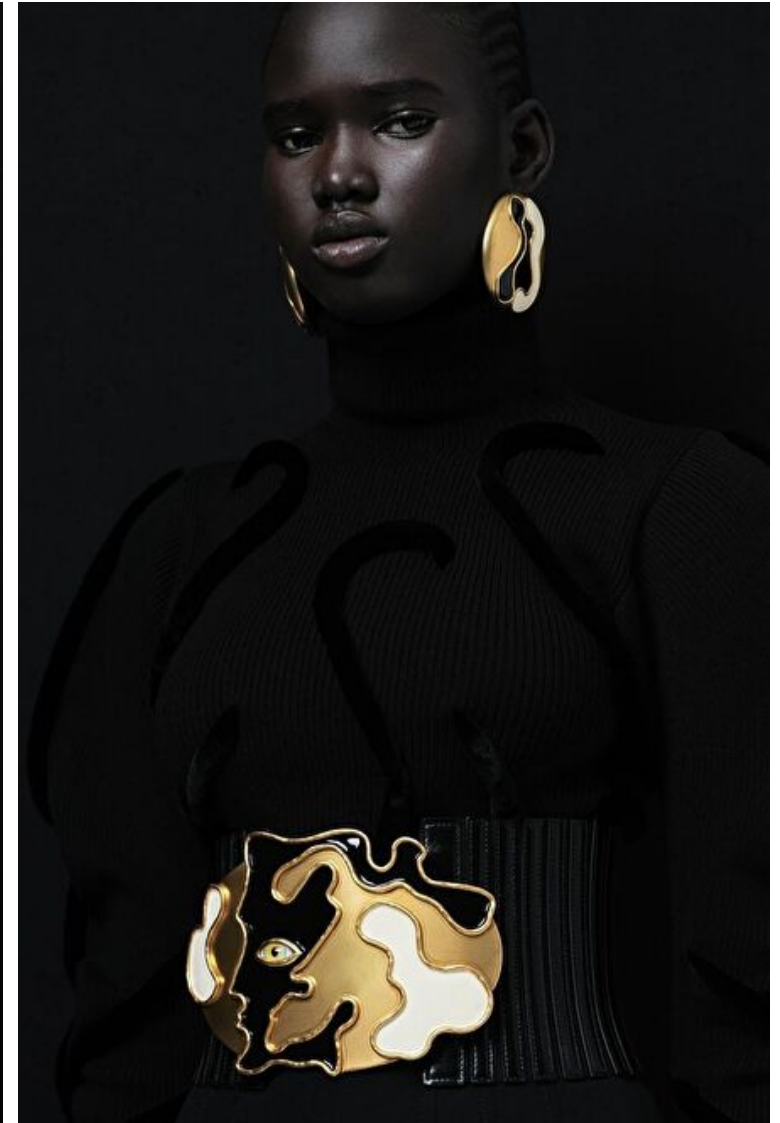

Bust 76cm / 30"

Waist 56cm / 22"

Hips 86cm / 34"

Shoes EU/US/UK 40.5 / 9.5 / 7

Eyes Dark brown

Hair Black

Select

MODEL MANAGEMENT