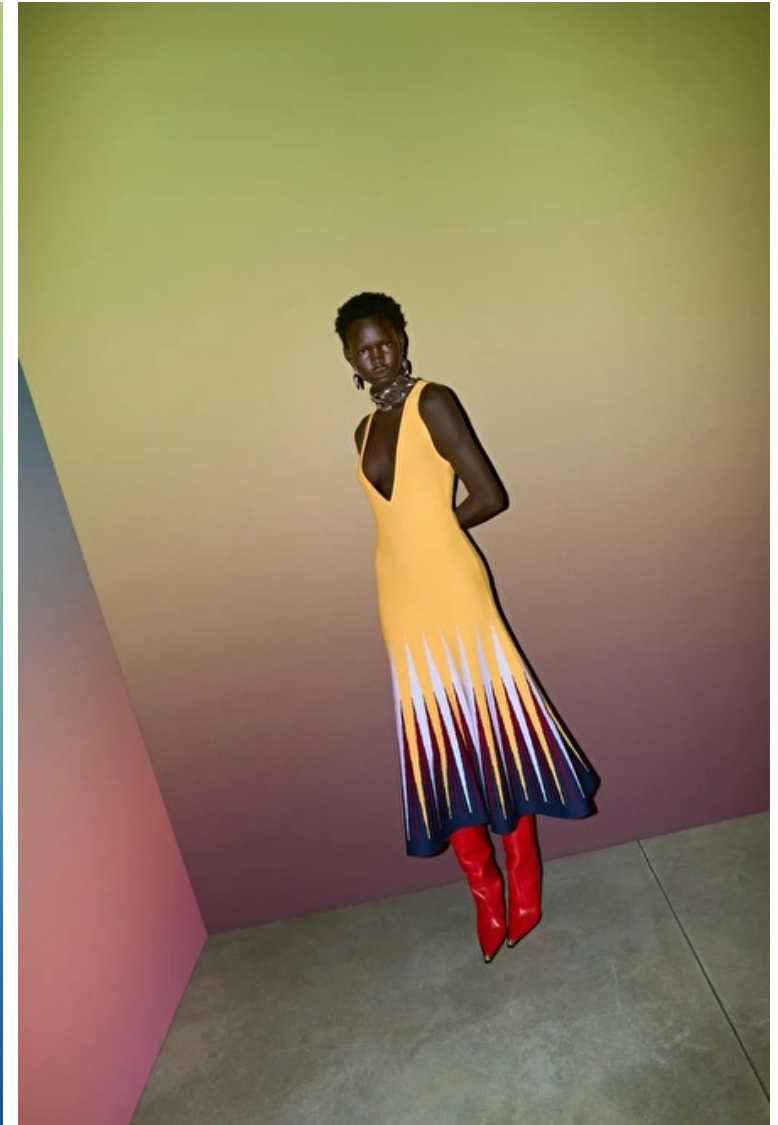

Height 180cm / 5' 11.0"

Bust 82cm / 32.5"

Waist 57cm / 22.5"

Hips 88cm / 34.5"

Shoes EU/US/UK 40.5 / 9.5 / 7

Eyes Dark brown

Hair Black

Select