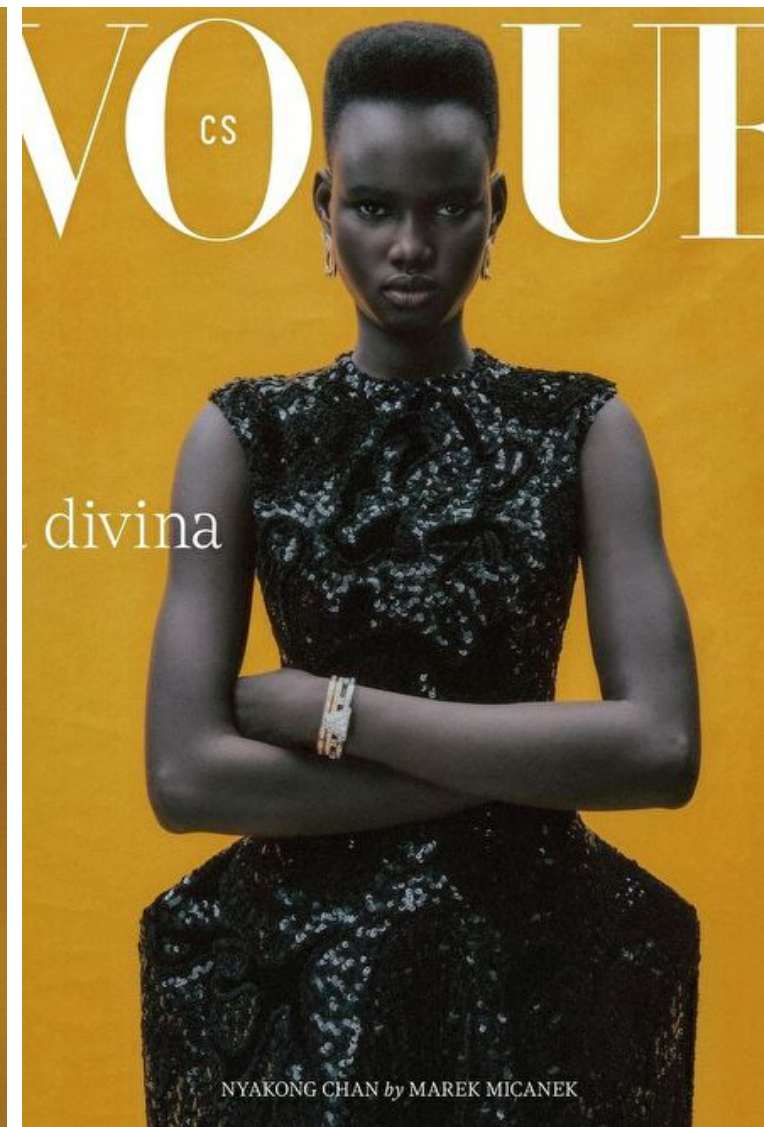

Select

MODEL MANAGEMENT

Grev Turegatan 18, Stockholm, 00000, Sweden, Sweden

Phone: 08-545 866 66 Email: info.stockholm@selectmodel.com Website: <https://www.selectmodel.com/>

Nyakong Chan

Height 180cm / 5' 11.0"

Bust 76cm / 30"

Waist 56cm / 22"

Hips 86cm / 34"

Shoes EU/US/UK 40.5 / 9.5 / 7

Eyes Dark brown

Hair Black