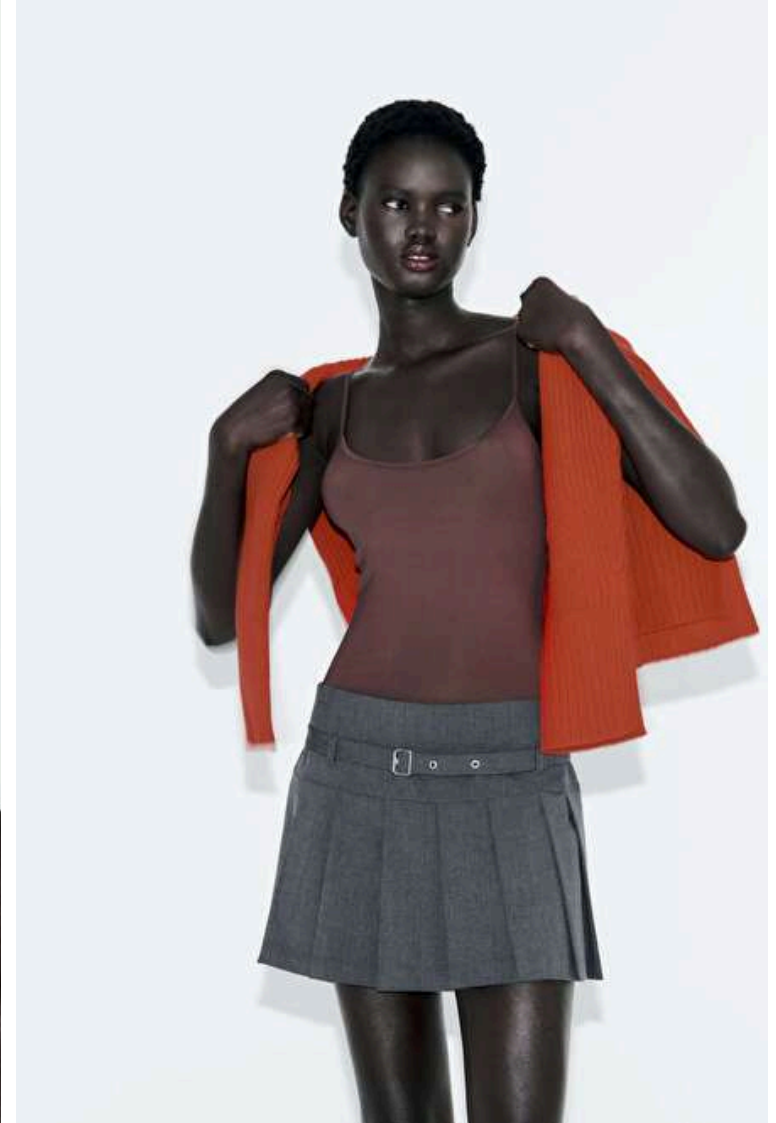

Select

MODEL MANAGEMENT

Grev Turegatan 18, Stockholm, 00000, Sweden, Sweden

Phone: 08-545 866 66 Email: info.stockholm@selectmodel.com Website: <https://www.selectmodel.com/>

Nyakong Chan

Height 180cm / 5' 11.0"

Bust 76cm / 30"

Waist 56cm / 22"

Hips 86cm / 34"

Shoes EU/US/UK 40.5 / 9.5 / 7

Eyes Dark brown

Hair Black