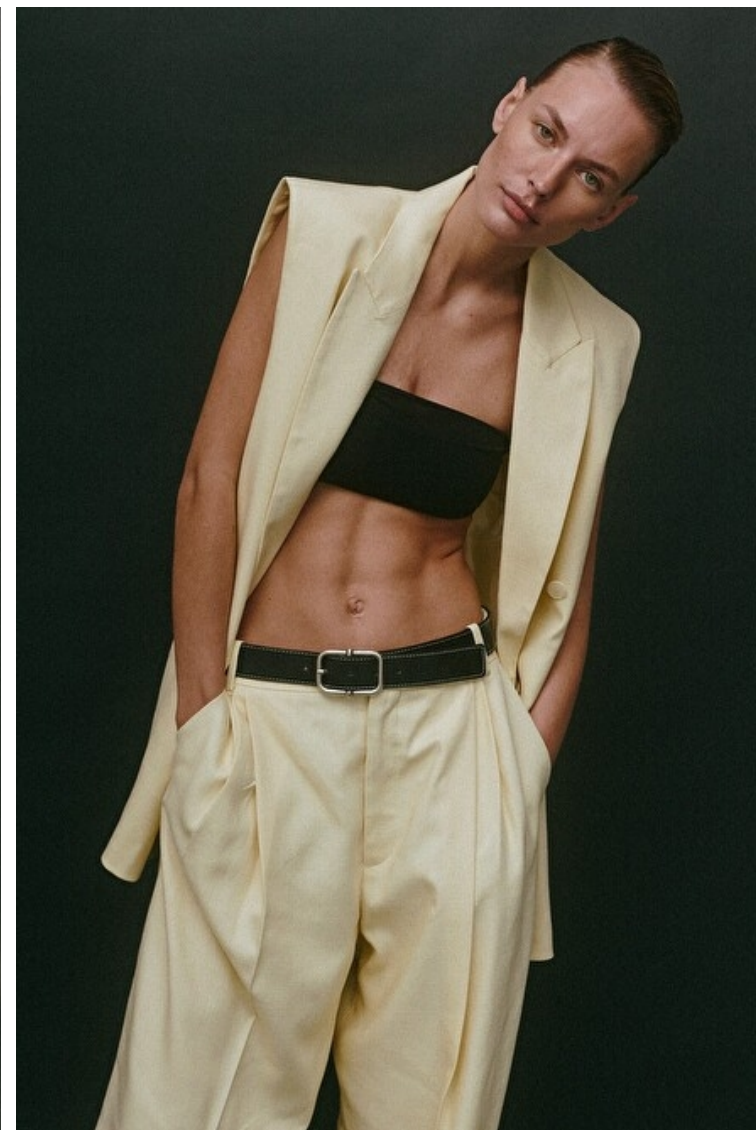

Select

MODEL MANAGEMENT

Grev Turegatan 18, Stockholm, 11446, Stockholm, Sweden

Phone: 08-545 866 66 Email: info.stockholm@selectmodel.com Website: <https://www.selectmodel.com/>

Ola B

Height 176cm / 5' 9.5"

Bust 84cm / 33"

Waist 60cm / 23.5"

Hips 92cm / 36"

Shoes EU/US/UK 39 / 8 / 6

Eyes Green

Hair Blond