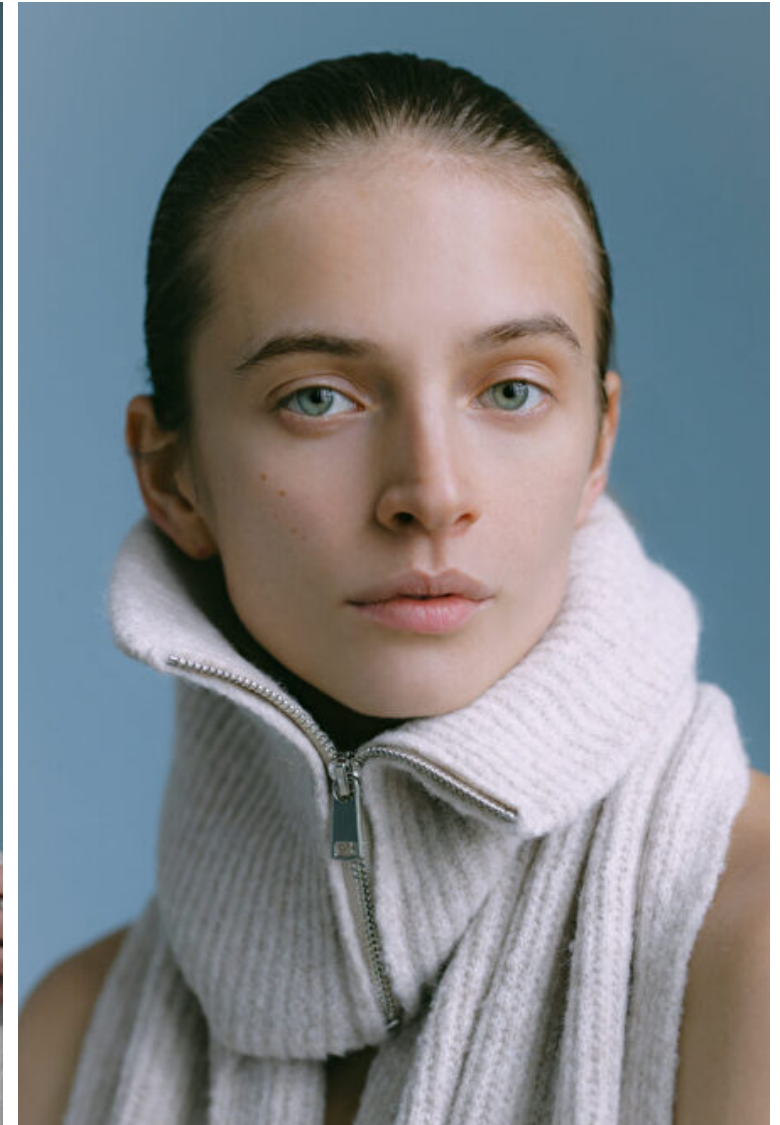

Select

MODEL MANAGEMENT

Grev Turegatan 18, Stockholm, 00000, Sweden, Sweden

Phone: 08-545 866 66 Email: info.stockholm@selectmodel.com Website: <https://www.selectmodel.com/>

Ola Binko

Height 178cm / 5' 10.0"

Bust 83cm / 32.5"

Waist 63cm / 25"

Hips 90cm / 35.5"

Shoes EU/US/UK 40 / 9 / 7

Eyes Green

Hair Dark blond