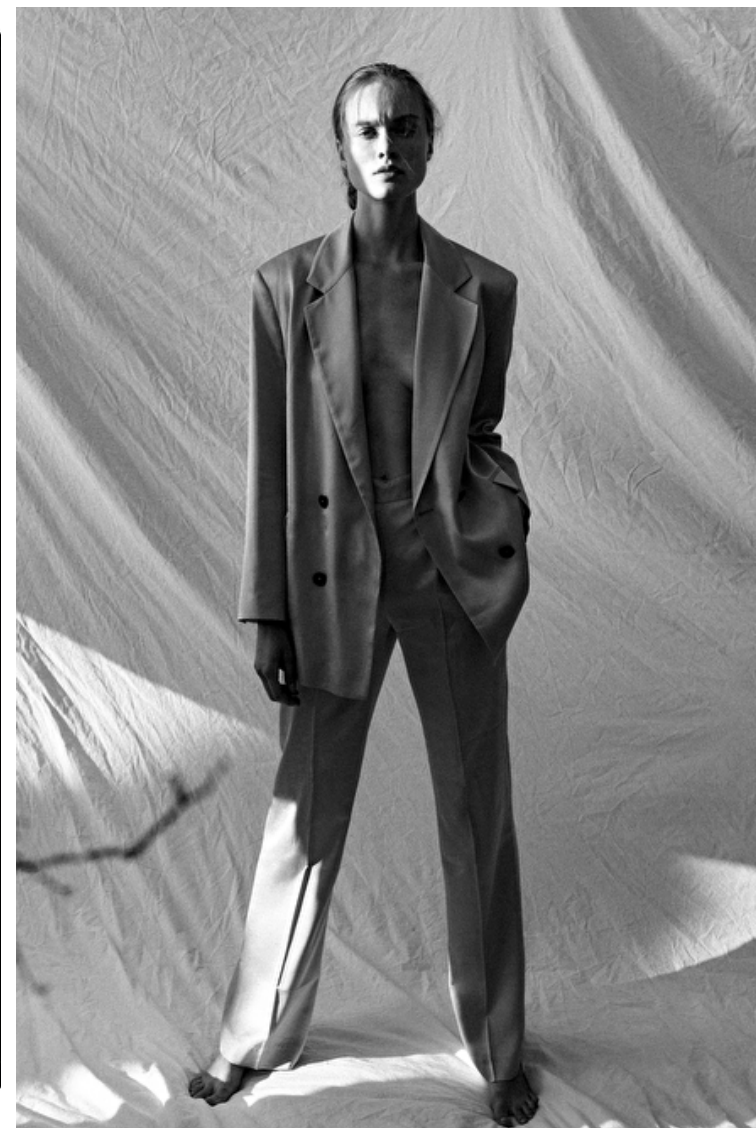

Select

MODEL MANAGEMENT

Grev Turegatan 18, Stockholm, 00000, Sweden, Sweden

Phone: 08-545 866 66 Email: info.stockholm@selectmodel.com Website: <https://www.selectmodel.com/>

Ola Ked

Height 179cm / 5' 10.5"

Bust 82cm / 32.5"

Waist 59cm / 23"

Hips 90cm / 35.5"

Shoes EU/US/UK 40 / 9 / 7

Eyes Blue green

Hair Blond