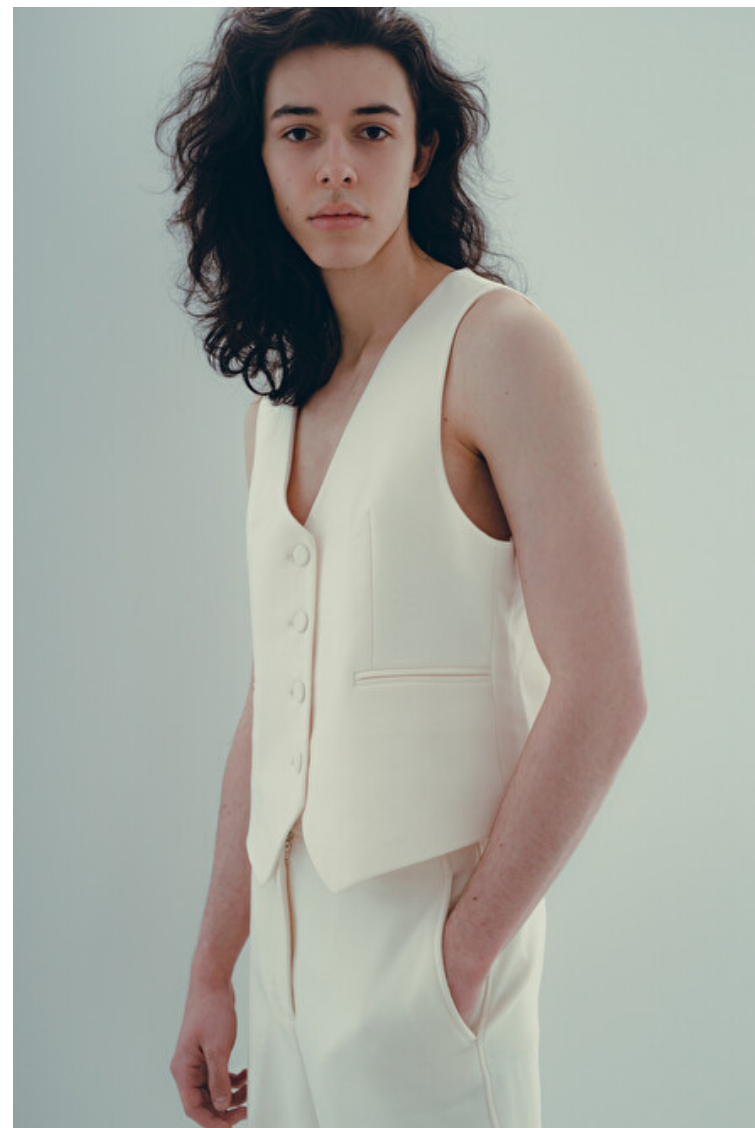

Select

MODEL MANAGEMENT

Grev Turegatan 18, Stockholm, 00000, Sweden, Sweden

Phone: 08-545 866 66 Email: info.stockholm@selectmodel.com Website: <https://www.selectmodel.com/>

Olek Jackiewicz

Height 187cm / 6' 1.5"

Chest 86cm / 34"

Waist 67cm / 26.5"

Hips 88cm / 34.5"

Shoes EU/US/UK 44 / 11 / 9.5

Eyes Brown

Hair Dark brown