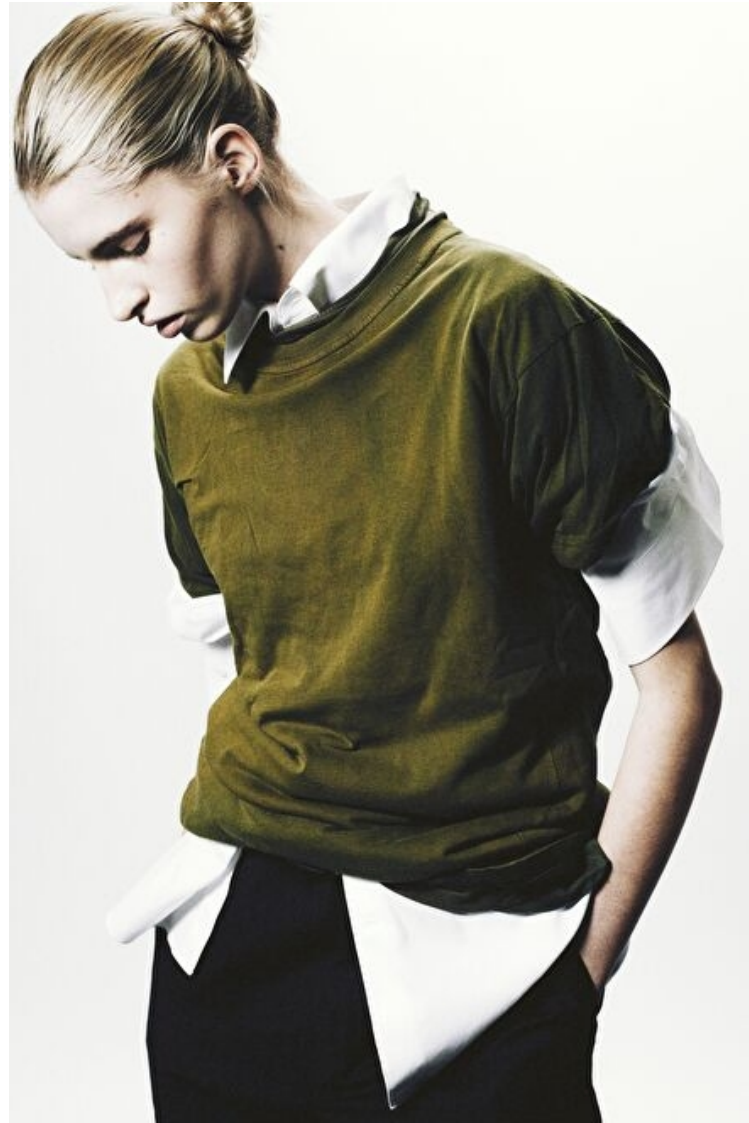

Waist 60cm / 23.5"

Hips 89cm / 35"

Shoes EU/US/UK 41 / 9.5 / 8

Eyes Blue green

Hair Blond

Select

MODEL MANAGEMENT

Grev Turegatan 18, Stockholm, 11446, Stockholm, Sweden