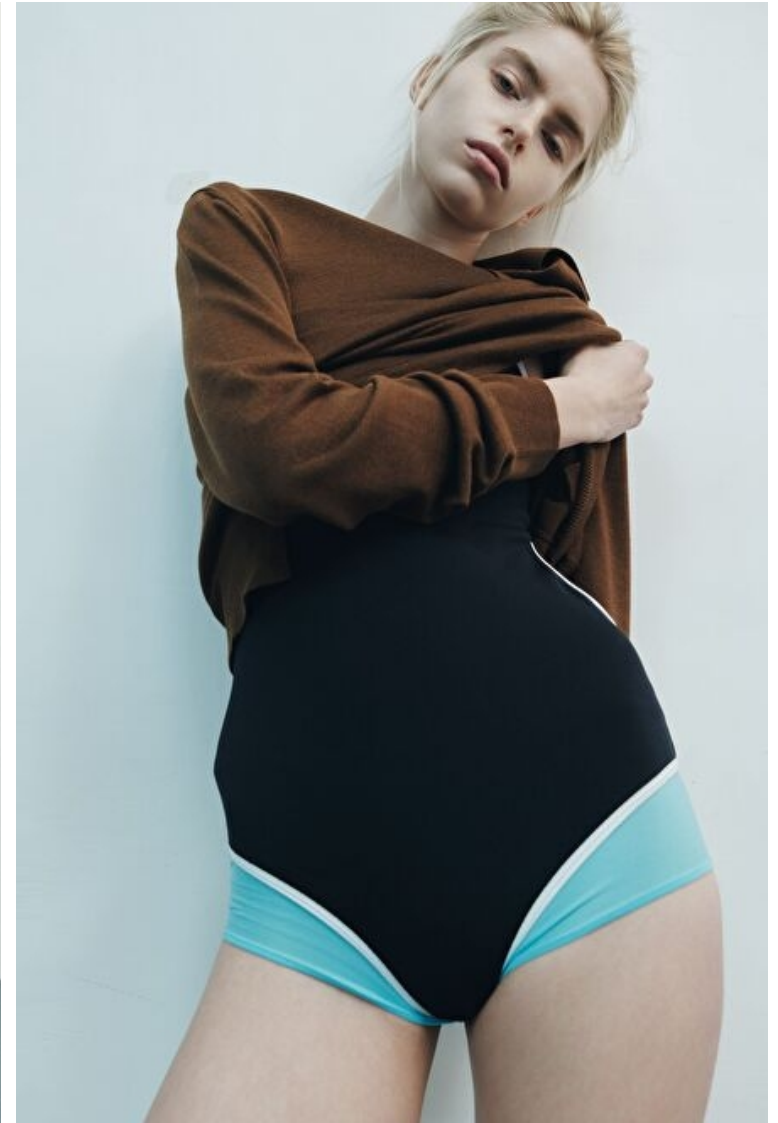

Height 179cm / 5' 10.5"

Bust 82cm / 32.5"

Waist 60cm / 23.5"

Hips 89cm / 35"

Shoes EU/US/UK 41 / 9.5 / 8

Eyes Blue green

Hair Blond

Olga Holinka