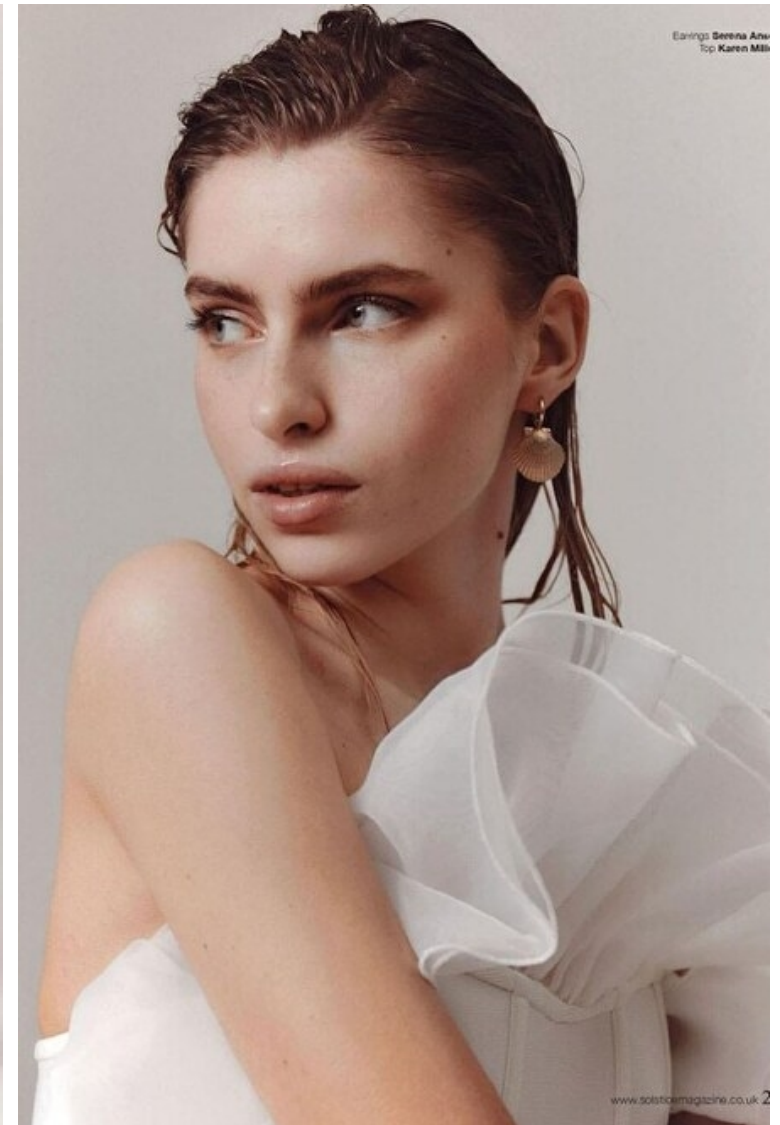

Olga Holinka

Height 179cm / 5' 10.5"

Bust 82cm / 32.5"

Waist 60cm / 23.5"

Hips 89cm / 35"

Shoes EU/US/UK 41 / 9.5 / 8

Eyes Blue green

Hair Blond