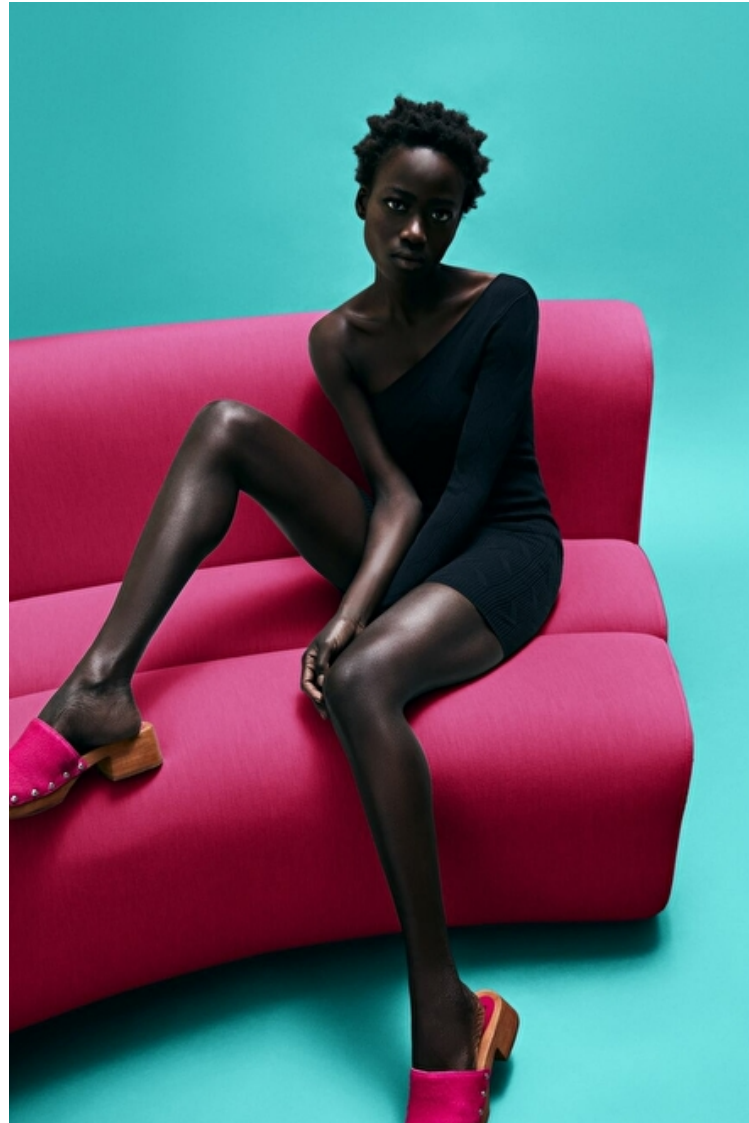

## Olivia Sang

Height 173cm / 5' 8.0"

Bust 83cm / 32.5"

Waist 60cm / 23.5"

Hips 90cm / 35.5"

Shoes EU/US/UK 39 / 8 / 6

Eyes Brown

Hair Black