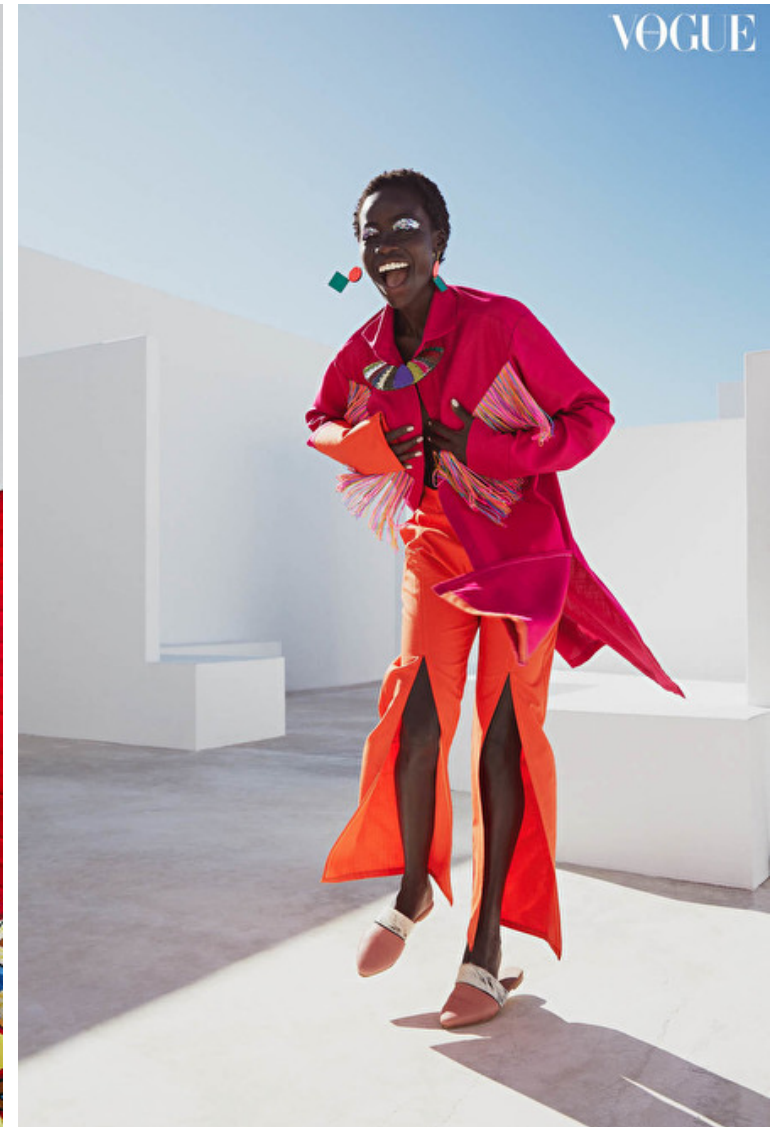

Bust 83cm / 32.5"

Waist 60cm / 23.5"

Hips 90cm / 35.5"

Shoes EU/US/UK 39 / 8 / 6

Eyes Brown

Hair Black

Select

MODEL MANAGEMENT