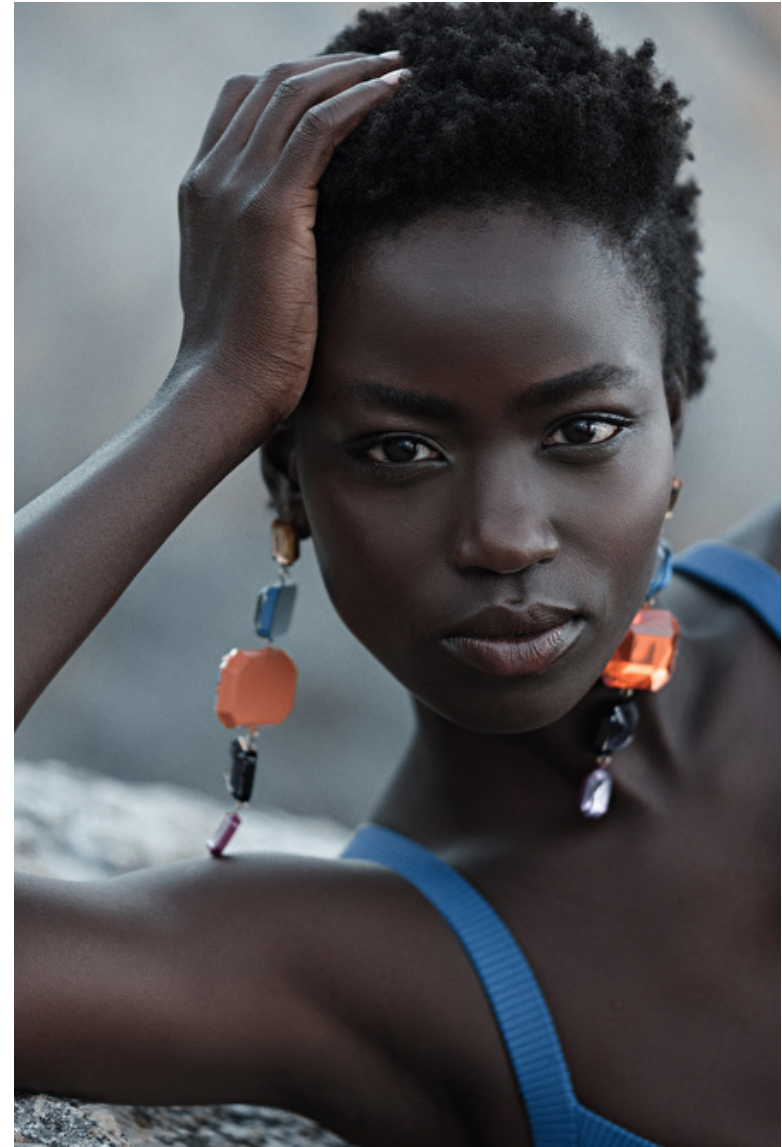

Olivia Sang

Height 173cm / 5' 8.0"

Bust 83cm / 32.5"

Waist 60cm / 23.5"

Hips 90cm / 35.5"

Shoes EU/US/UK 39 / 8 / 6

Eyes Brown

Hair Black