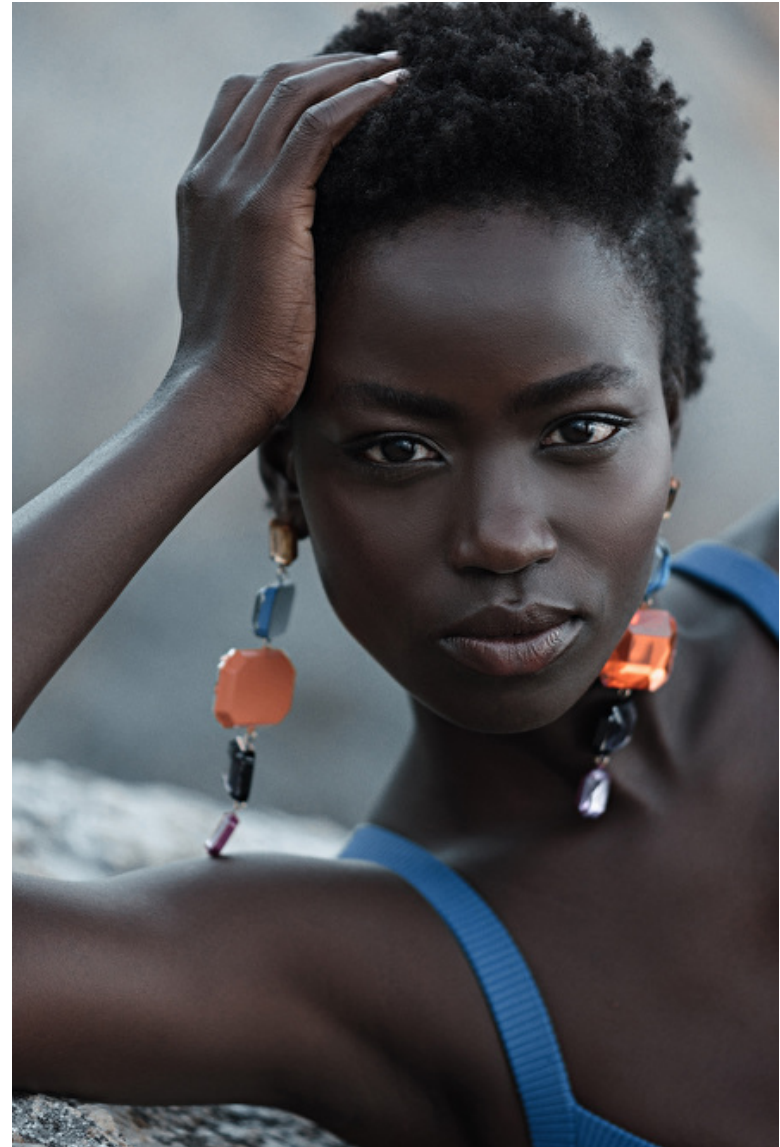

## Olivia Sang

Height 173cm / 5' 8.0"

Bust 83cm / 32.5"

Waist 60cm / 23.5"

Hips 90cm / 35.5"

Shoes EU/US/UK 39 / 8 / 6

Eyes Brown

Hair Black