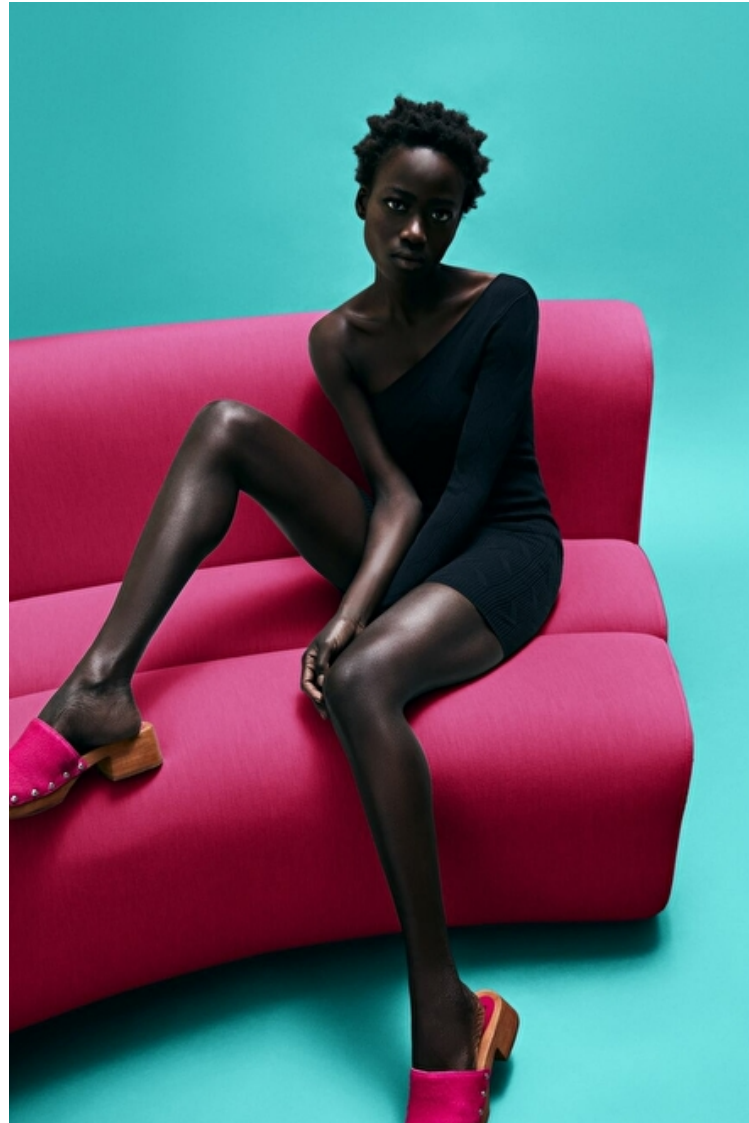

Olivia Sang

Height 173cm / 5' 8.0"

Bust 83cm / 32.5"

Waist 60cm / 23.5"

Hips 90cm / 35.5"

Shoes EU/US/UK 39 / 8 / 6

Eyes Brown

Hair Black