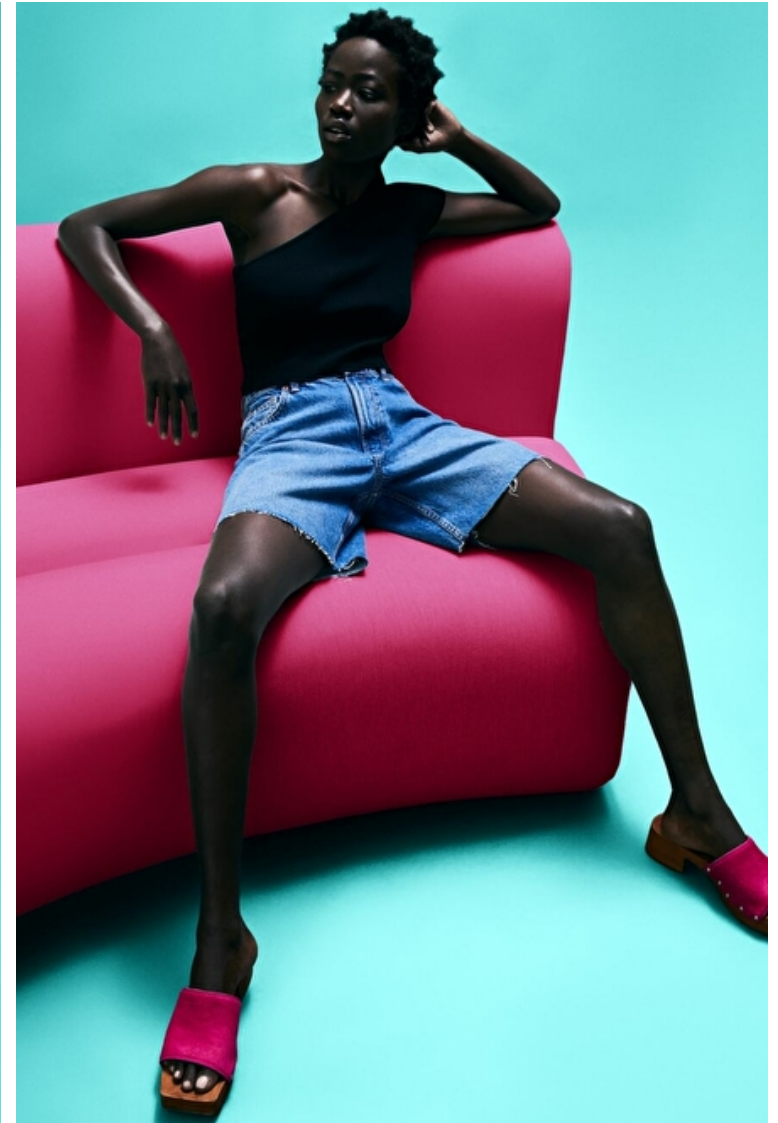

## Olivia Sang

Height 173cm / 5' 8.0"

Bust 83cm / 32.5"

Waist 60cm / 23.5"

Hips 90cm / 35.5"

Shoes EU/US/UK 39 / 8 / 6

Eyes Brown

Hair Black