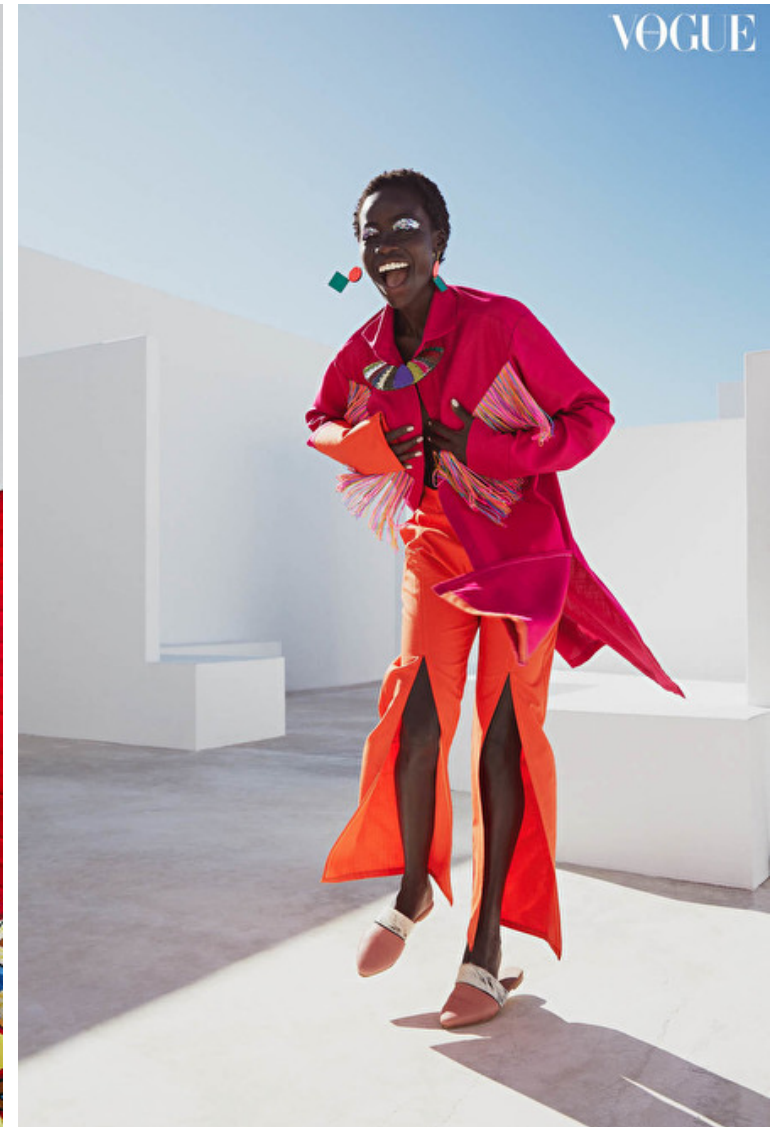

## Olivia Sang

Height 173cm / 5' 8.0"

Bust 83cm / 32.5"

Waist 60cm / 23.5"

Hips 90cm / 35.5"

Shoes EU/US/UK 39 / 8 / 6

Eyes Brown

Hair Black