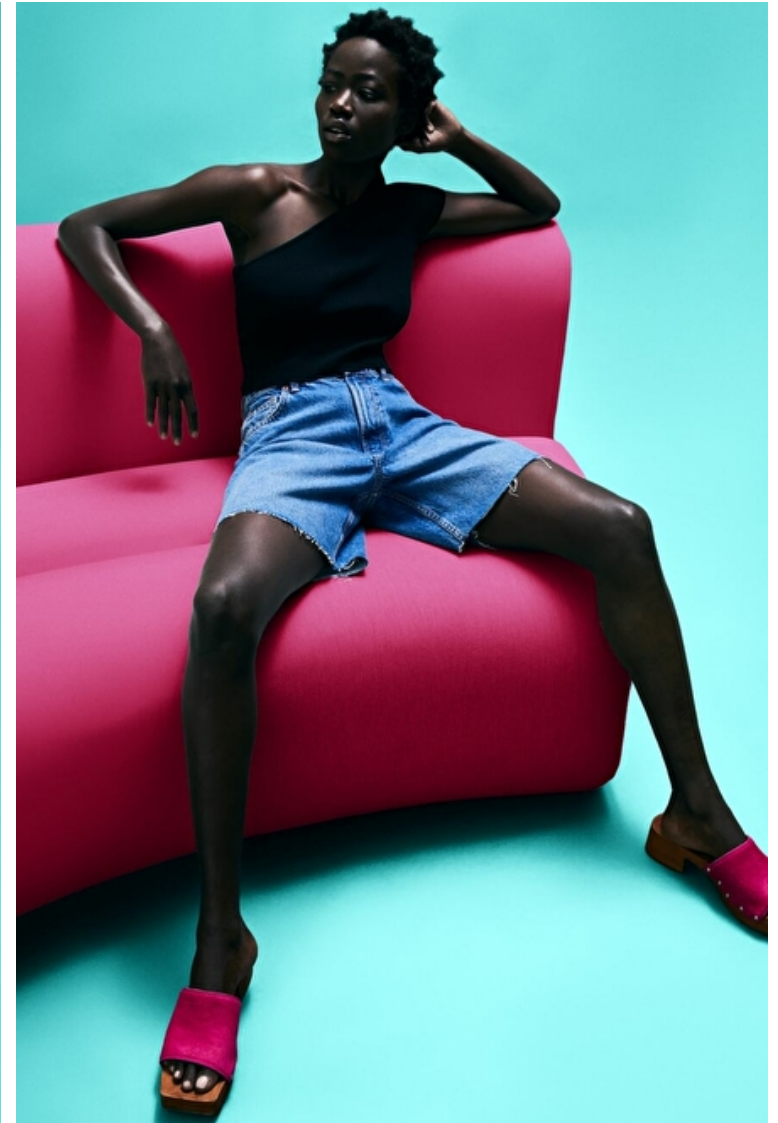

Olivia Sang

Height 173cm / 5' 8.0"

Bust 83cm / 32.5"

Waist 60cm / 23.5"

Hips 90cm / 35.5"

Shoes EU/US/UK 39 / 8 / 6

Eyes Brown

Hair Black