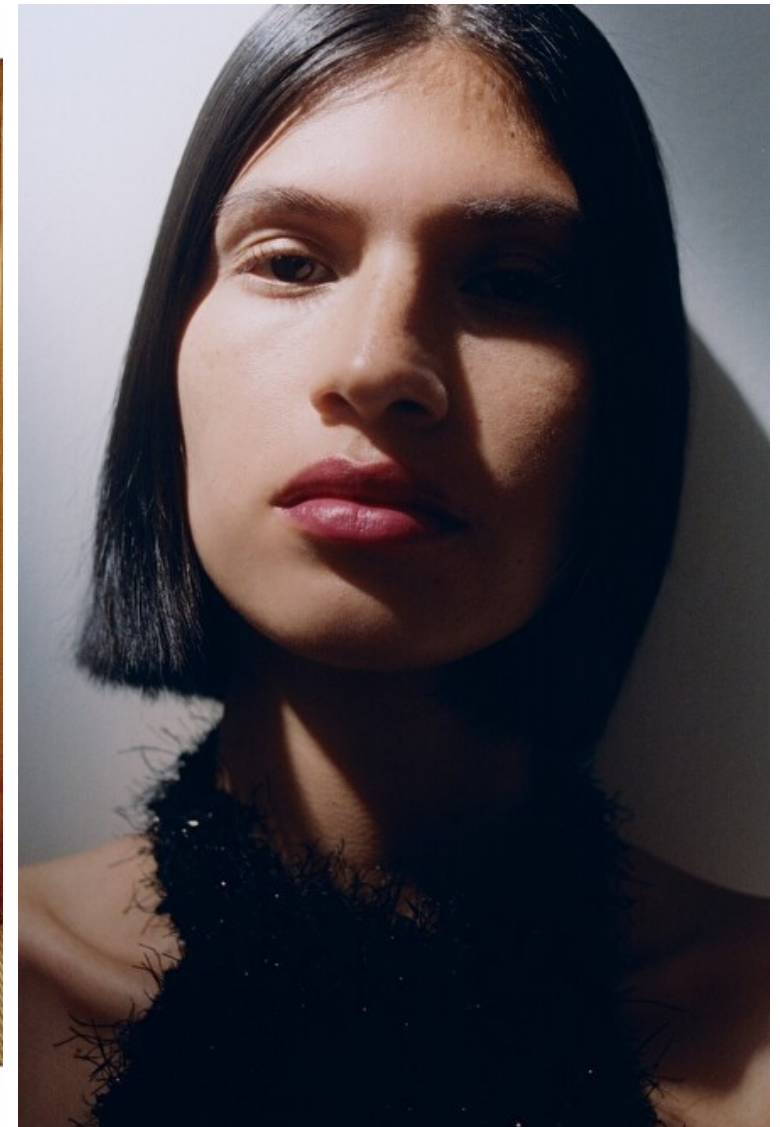

Select

MODEL MANAGEMENT

Grev Turegatan 18, Stockholm, 11446, Stockholm, Sweden

Phone: 08-545 866 66 Email: info.stockholm@selectmodel.com Website: <https://www.selectmodel.com/>

Patricia del Valle

Height 176cm / 5' 9.5"

Bust 77cm / 30.5"

Waist 58cm / 23"

Hips 88cm / 34.5"

Shoes EU/US/UK 39 / 8 / 6

Eyes Brown

Hair Black