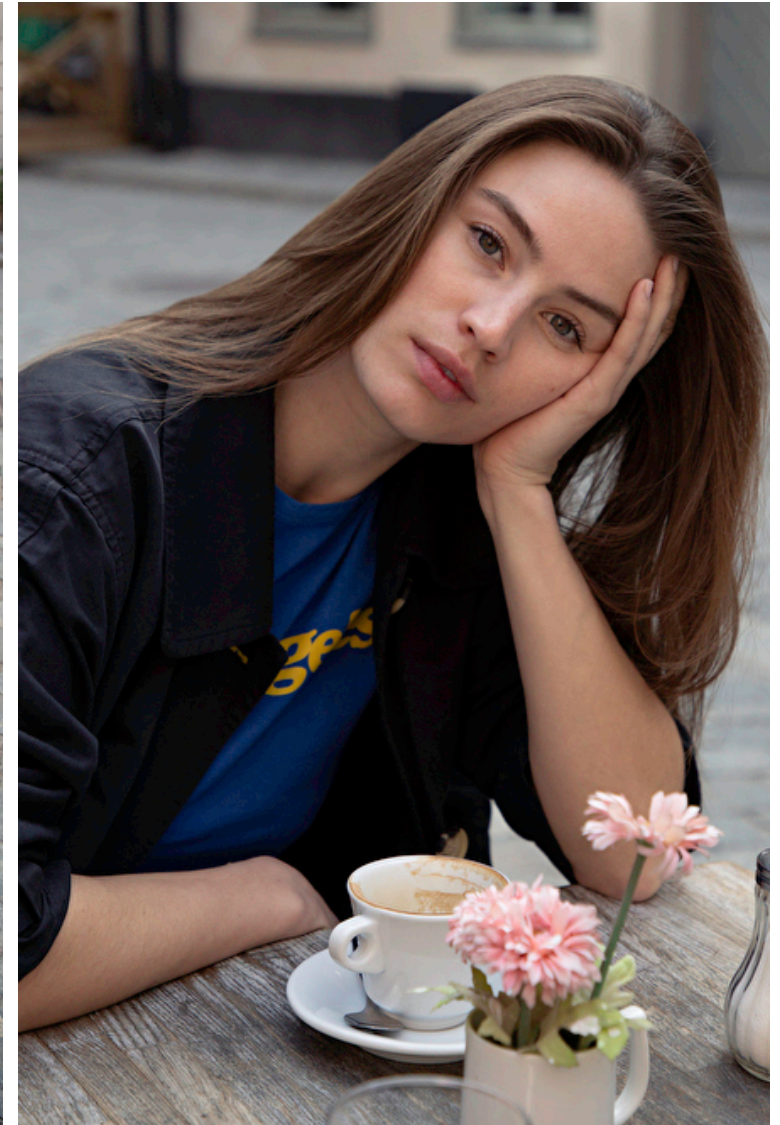

Select

MODEL MANAGEMENT

Grev Turegatan 18, Stockholm, 00000, Sweden, Sweden

Phone: 08-545 866 66 Email: info.stockholm@selectmodel.com Website: <https://www.selectmodel.com/>

Paulina Blader

Height 176cm / 5' 9.5"

Bust 91cm / 36"

Waist 75cm / 29.5"

Hips 100cm / 39.5"

Shoes EU/US/UK 38 / 7.5 / 5

Eyes Blue green

Hair Brown

Cup B

Location Sweden