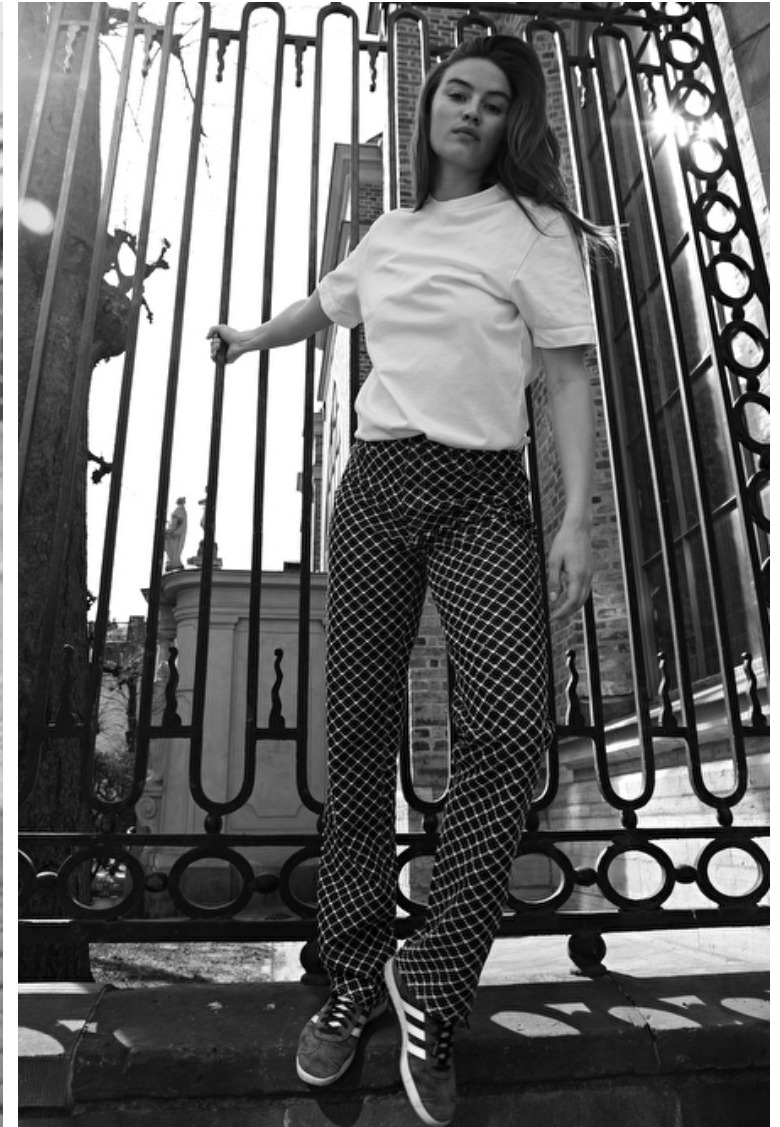

Select

MODEL MANAGEMENT

Grev Turegatan 18, Stockholm, 00000, Sweden, Sweden

Phone: 08-545 866 66 Email: info.stockholm@selectmodel.com Website: <https://www.selectmodel.com/>

Paulina Blader

Height 176cm / 5' 9.5"

Bust 91cm / 36"

Waist 75cm / 29.5"

Hips 100cm / 39.5"

Shoes EU/US/UK 38 / 7.5 / 5

Eyes Blue green

Hair Brown

Cup B

Location Sweden