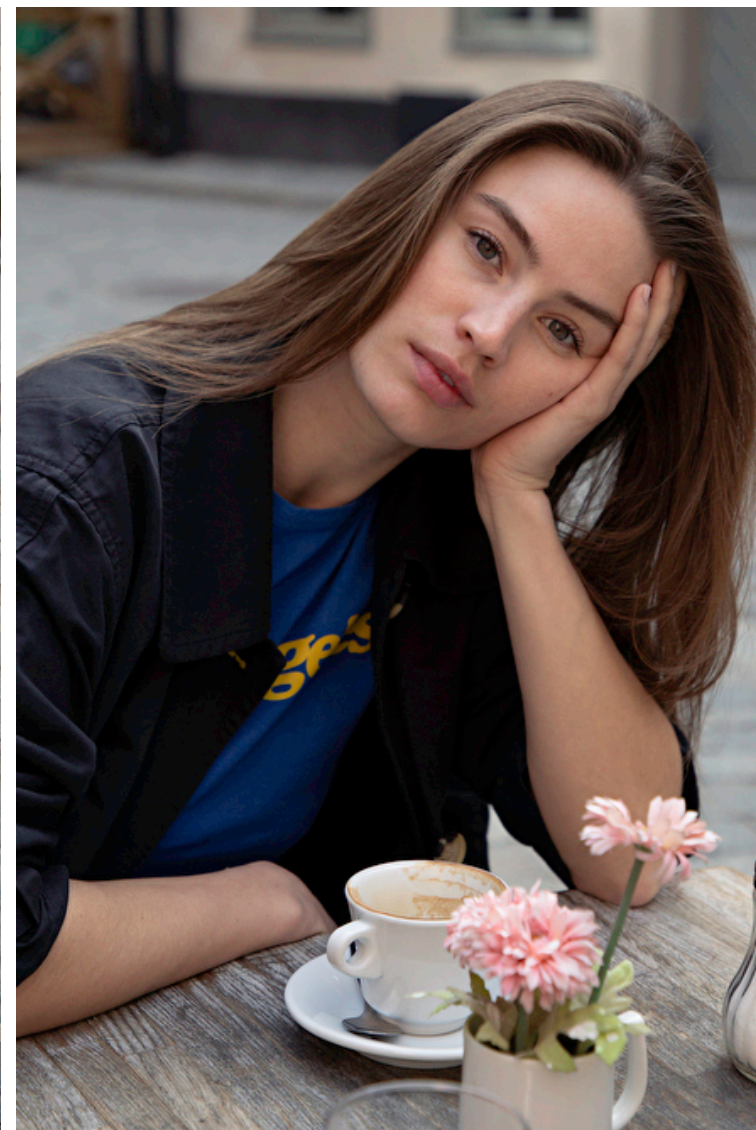

Select

MODEL MANAGEMENT

Grev Turegatan 18, Stockholm, 00000, Sweden, Sweden

Phone: 08-545 866 66 Email: info.stockholm@selectmodel.com Website: <https://www.selectmodel.com/>

Paulina Blader

Height 176cm / 5' 9.5"

Bust 94cm / 37"

Waist 88cm / 34.5"

Hips 106cm / 41.5"

Shoes EU/US/UK 38 / 7.5 / 5

Eyes Blue green

Hair Brown

Cup B

Location Sweden