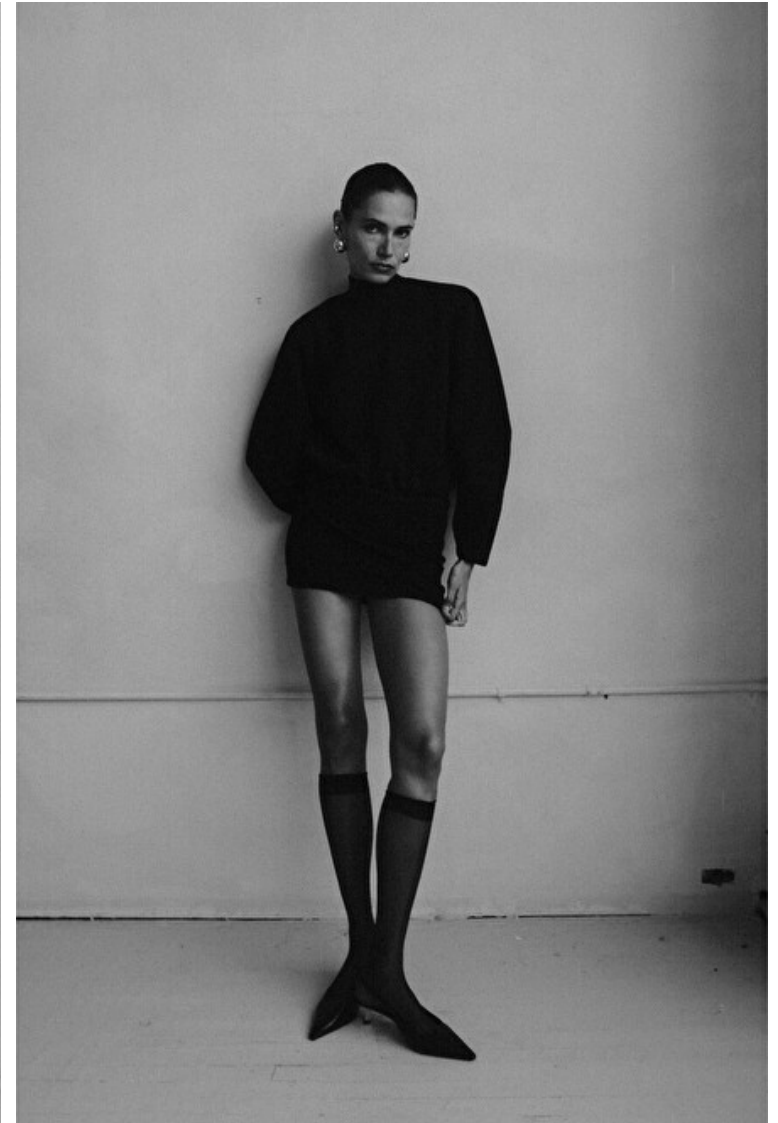

## Paulina Kube

Height 180cm / 5' 11.0"

Bust 81cm / 32"

Waist 60cm / 23.5"

Hips 89cm / 35"

Shoes EU/US/UK 41 / 9.5 / 8

Eyes Brown

Hair Brown