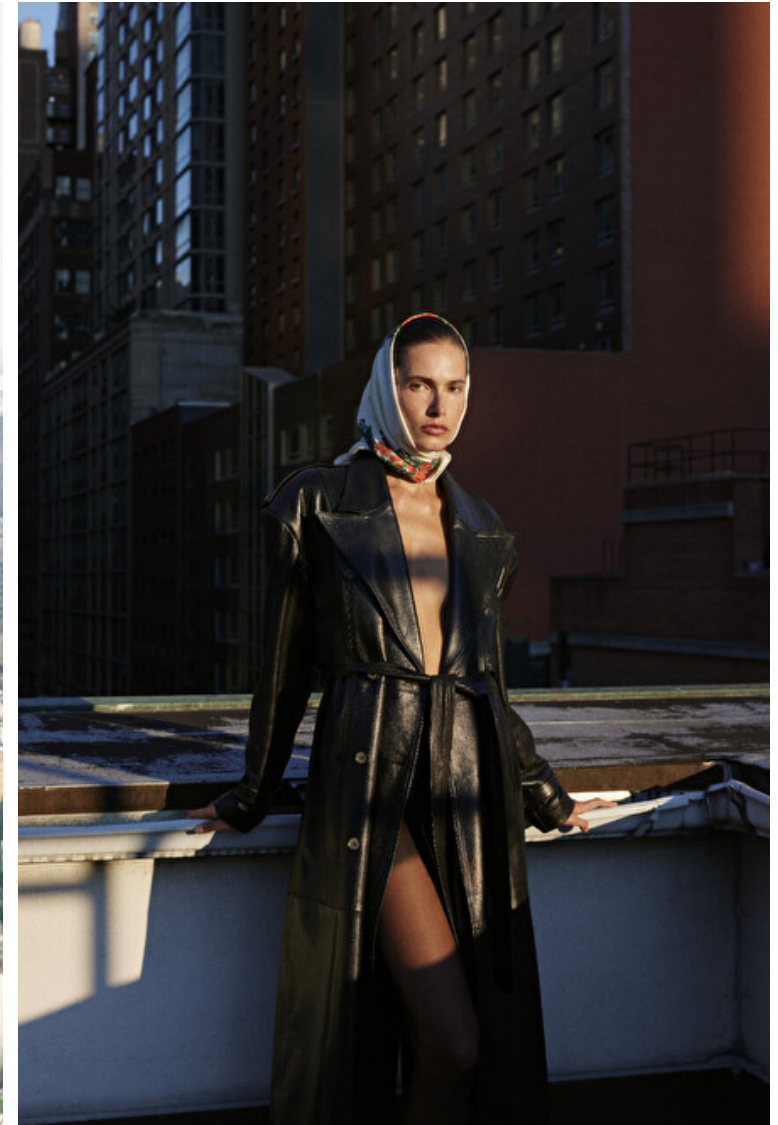

Bust 81cm / 32"

Waist 60cm / 23.5"

Hips 89cm / 35"

Shoes EU/US/UK 41 / 9.5 / 8

Eyes Brown

Hair Brown

Select

MODEL MANAGEMENT