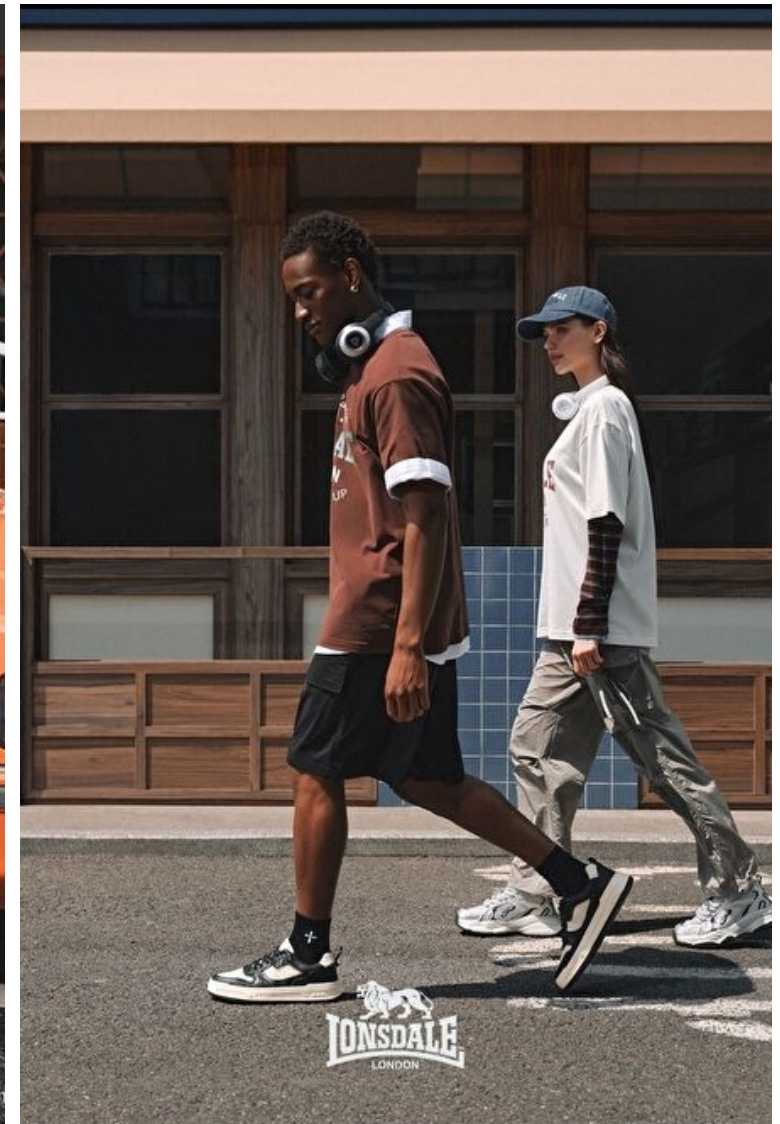

Select

MODEL MANAGEMENT

Grev Turegatan 18, Stockholm, 11446, Stockholm, Sweden

Phone: 08-545 866 66 Email: info.stockholm@selectmodel.com Website: <https://www.selectmodel.com/>

Peter M

Height 184cm / 6' 0.5"

Chest 91cm / 36"

Waist 72cm / 28.5"

Hips 93cm / 36.5"

Shoes EU/US/UK 44 / 11 / 9.5

Eyes Brown

Hair Grey