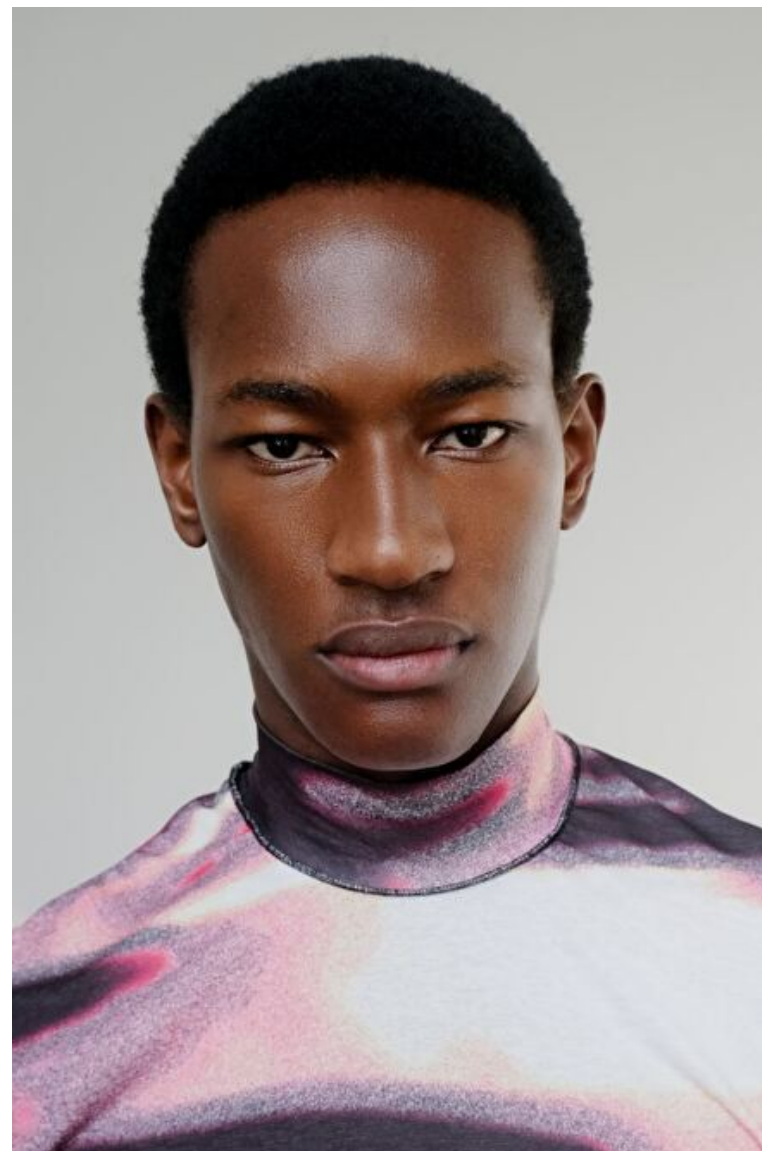

## Peter M

Height 184cm / 6' 0.5"

Chest 91cm / 36"

Waist 72cm / 28.5"

Hips 93cm / 36.5"

Shoes EU/US/UK 44 / 11 / 9.5

Eyes Brown

Hair Grey